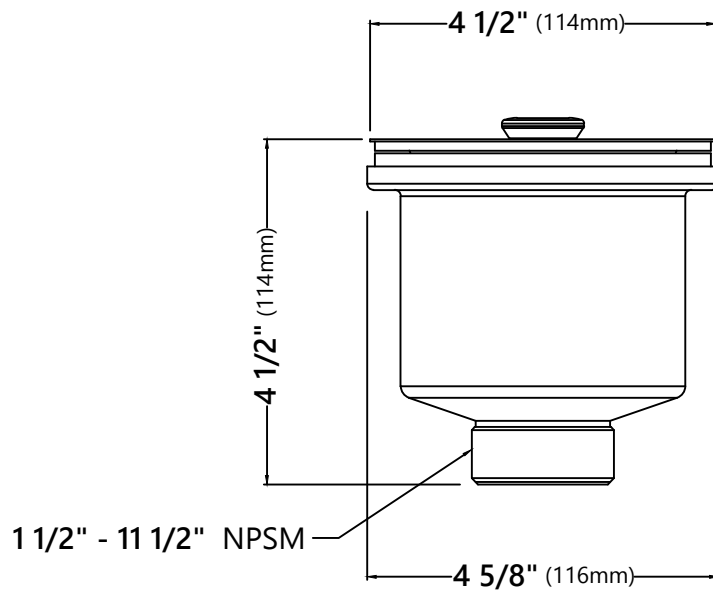

KBU25

32 Inch Undermount Double Bowl Stainless Steel Kitchen Sink

Kräus[®]

SPECIFICATION SHEET

Sink Dimensions

Overall Dimensions: 32 3/8" x 20 1/2"

Larger Bowl Dimensions: 17 3/4" x 18 1/2"

Smaller Bowl Dimensions: 11 3/8" x 15 3/8"

Grid Dimensions

Overall Dimensions: 10" x 14" x 1 1/8"

Features

- Commercial grade stainless steel construction
- For Use with the KBU25 kitchen sink
- Protects bottom of sink from daily wear and tear
- Rubber feet provide additional protection

see website for details www.kraususa.com

BST-1

Stainless Steel Basket Strainer

Basket Strainer Dimensions

Overall Dimensions: 4 1/2" x 4 1/2"

Features

- Premium Stainless Steel Construction
- Fits Standard 3 1/2" or 4" Drain Openings
- Removable Basket Prevents Debris from Clogging Drain Pipe

Warranty

Kraus Limited Lifetime Warranty

see website for details www.kraususa.com

ST-1

Stainless Steel Kitchen Sink Strainer

Strainer Dimensions

Overall Dimensions: $\phi 4 \frac{1}{2}''$ x $3 \frac{3}{4}''$