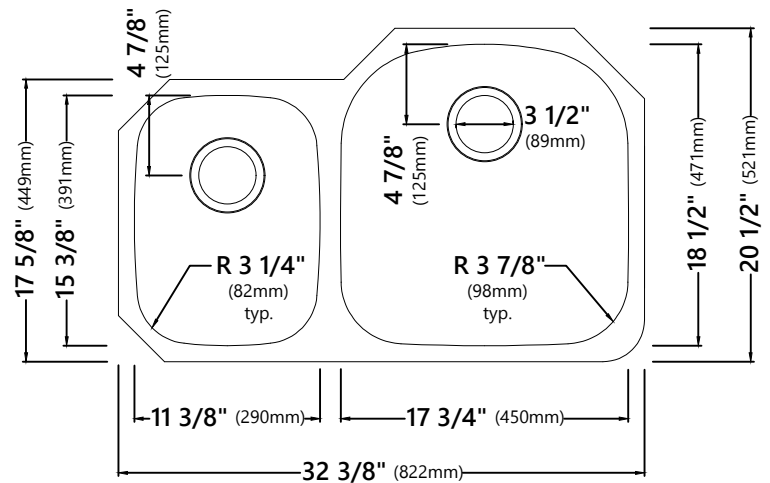

KBU25

32 Inch Undermount Double Bowl Stainless Steel Kitchen Sink

Kräus®

SPECIFICATION SHEET

Sink Dimensions

Overall Dimensions: 32 3/8" x 20 1/2"

Larger Bowl Dimensions: 17 3/4" x 18 1/2"

Smaller Bowl Dimensions: 11 3/8" x 15 3/8"

Sink Depth: 8 3/4"

Features

- 16 Gauge Stainless Steel Construction
- Double Bowl Undermount Pressed Sink
- Required Minimum Cabinet Size: 36" Left to Right, 24" Front to Back
- Rear Center-Set Drains
- 3 1/2" Drain Opening
- NoiseDefend Undercoating and Sound Dampening Pads

Accessories Included

- Basket Strainer BST-1 & ST-1
- Bottom Grids KBG-25-1 & KBG-25-2
- Cut-Out Template
- Mounting Hardware
- Towel

CODES/STANDARDS:

Product Certification

cUPC (ASME A112.19.3/CSA B45.4)

Warranty

Kraus Limited Lifetime Warranty

see website for details www.kraususa.com

Kraus USA Customer Service

1.800.775.0703 | customerservice@kraususa.com

REV. December 3, 2019