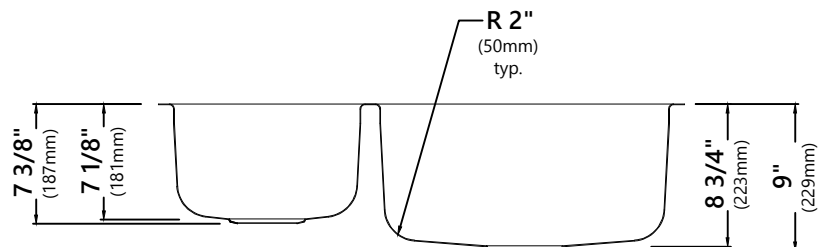

KBU25

32 Inch Undermount Double Bowl Stainless Steel Kitchen Sink

Kräus®

SPECIFICATION SHEET

Sink Dimensions

Overall Dimensions: 32 3/8" x 20 1/2"

Larger Bowl Dimensions: 17 3/4" x 18 1/2"

Smaller Bowl Dimensions: 11 3/8" x 15 3/8"

Sink Depth: 8 3/4"

Features

- 16 Gauge Stainless Steel Construction
- Double Bowl Undermount Pressed Sink
- Required Minimum Cabinet Size: 36" Left to Right, 24" Front to Back
- Rear Center-Set Drains
- 3 1/2" Drain Opening
- NoiseDefend Undercoating and Sound Dampening Pads

Accessories Included

- Basket Strainer BST-1 & ST-1
- Bottom Grids KBG-25-1 & KBG-25-2
- Cut-Out Template
- Mounting Hardware
- Towel

CODES/STANDARDS:

Product Certification

cUPC (ASME A112.19.3/CSA B45.4)

Warranty

Kraus Limited Lifetime Warranty

see website for details www.kraususa.com

Kraus USA Customer Service

1.800.775.0703 | customerservice@kraususa.com

REV. December 3, 2019