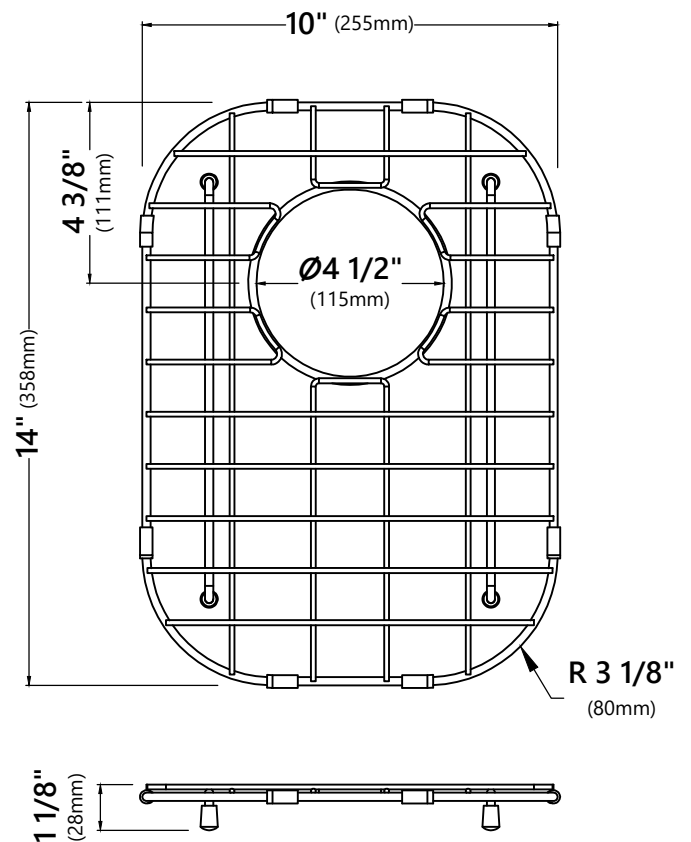

KBU25

32 Inch Undermount Double Bowl Stainless Steel Kitchen Sink

Kräus[®]

SPECIFICATION SHEET

Sink Dimensions

Overall Dimensions: 32 3/8" x 20 1/2"

Larger Bowl Dimensions: 17 3/4" x 18 1/2"

Smaller Bowl Dimensions: 11 3/8" x 15 3/8"

Sink Depth: 8 3/4"

Features

- 16 Gauge Stainless Steel Construction
- Double Bowl Undermount Pressed Sink
- Required Minimum Cabinet Size: 36" Left to Right, 24" Front to Back
- Rear Center-Set Drains
- 3 1/2" Drain Opening
- NoiseDefend Undercoating and Sound Dampening Pads

Grid Dimensions

Overall Dimensions: 10" x 14" x 1 1/8"

Features

- Commercial grade stainless steel construction
- For Use with the KBU25 kitchen sink
- Protects bottom of sink from daily wear and tear
- Rubber feet provide additional protection

Warranty

Kraus One Year Limited Warranty

see website for details www.kraususa.com

KBG-25-1

Stainless Steel Kitchen Sink Bottom Grid

Grid Dimensions

Overall Dimensions: 15 3/4" x 16 3/4" x 1 1/4"

Features