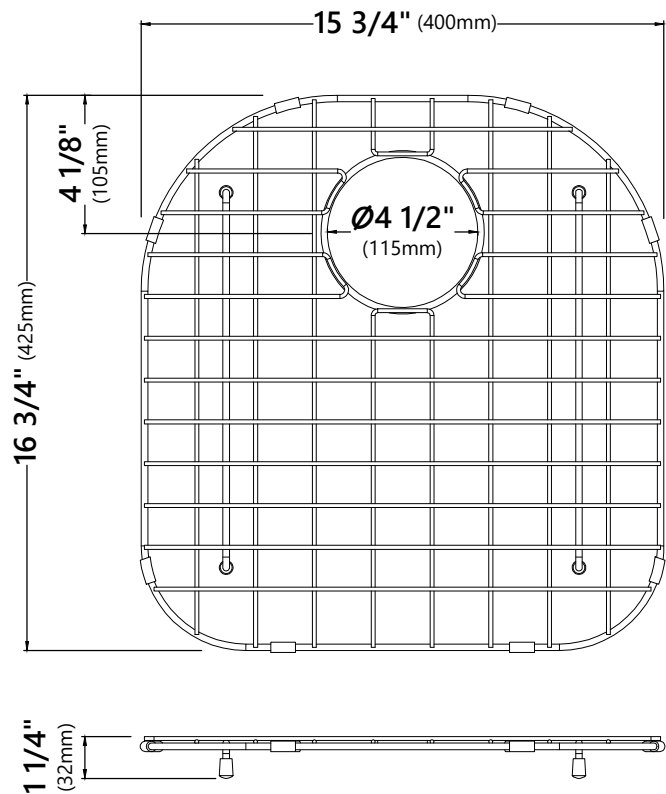

KBU25

32 Inch Undermount Double Bowl Stainless Steel Kitchen Sink

Kräus[®]

SPECIFICATION SHEET

Sink Dimensions

Overall Dimensions: 32 3/8" x 20 1/2"

Larger Bowl Dimensions: 17 3/4" x 18 1/2"

Smaller Bowl Dimensions: 11 3/8" x 15 3/8"

Grid Dimensions

Overall Dimensions: 10" x 14" x 1 1/8"

Features

- Commercial grade stainless steel construction
- For Use with the KBU25 kitchen sink
- Protects bottom of sink from daily wear and tear
- Rubber feet provide additional protection

Warranty

Kraus One Year Limited Warranty

see website for details www.kraususa.com

KBG-25-1

Stainless Steel Kitchen Sink Bottom Grid

Grid Dimensions

Overall Dimensions: 15 3/4" x 16 3/4" x 1 1/4"

Features

see website for details www.kraususa.com

BST-1

Stainless Steel Basket Strainer

Basket Strainer Dimensions

Overall Dimensions: 4 1/2" x 4 1/2"

Features

- Premium Stainless Steel Construction
- Fits Standard 3 1/2" or 4" Drain Openings
- Removable Basket Prevents Debris from Clogging Drain Pipe