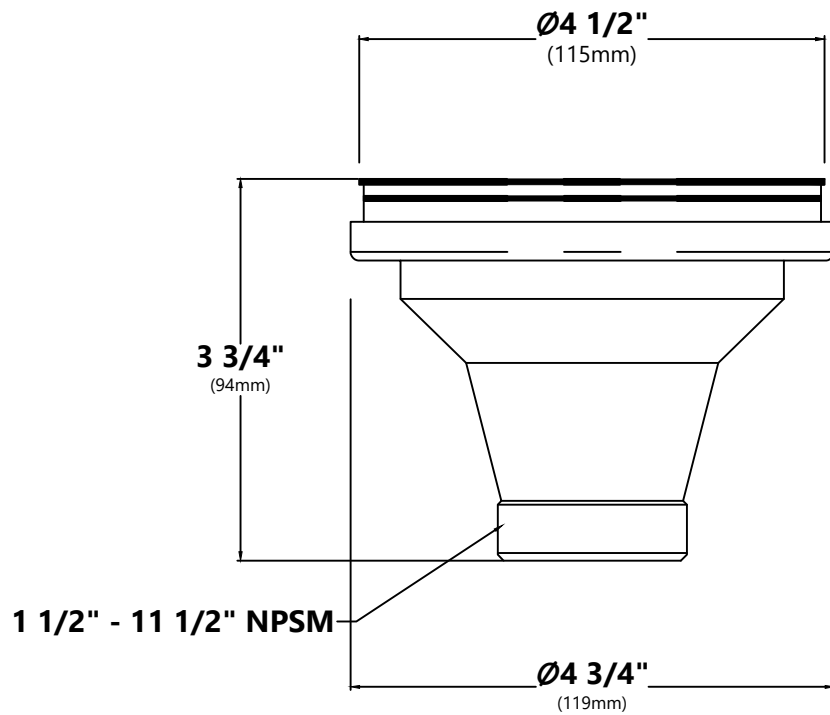

Warranty

Kraus Limited Lifetime Warranty

see website for details www.kraususa.com