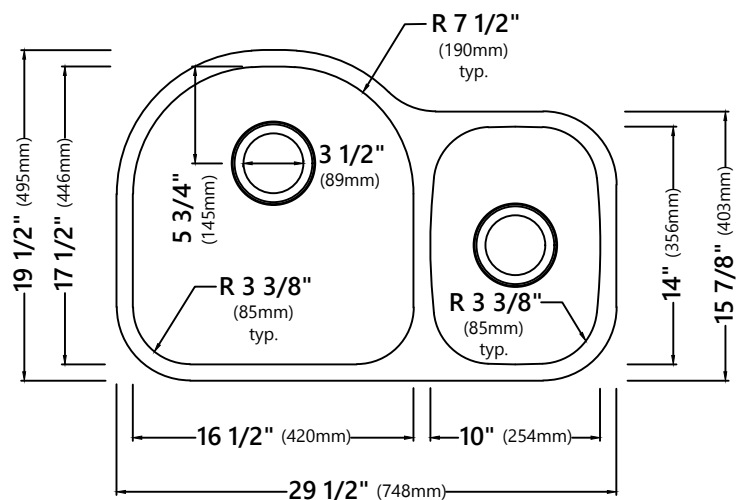

KBU21

30 Inch Undermount Double Bowl Stainless Steel Kitchen Sink

Kräus®

SPECIFICATION SHEET

Sink Dimensions

Overall Dimensions: 29 1/2" x 19 1/2"

Larger Bowl Dimensions: 16 1/2" x 17 1/2"

Smaller Bowl Dimensions: 10" x 14"

Sink Depth: 9"

Features

- 16 Gauge Stainless Steel Construction
- Double Bowl Undermount Pressed Sink
- Required Minimum Cabinet Size: 33" Left to Right, 24" Front to Back
- Rear Center-Set Drain / Center-Set Drain
- 3 1/2" Drain Opening
- NoiseDefend Undercoating and Sound Dampening Pads

Accessories Included

- Basket Strainer BST-1 & ST-1
- Bottom Grids KBG-21-1 & KBG-21-2
- Cut-Out Template
- Mounting Hardware
- Towel

CODES/STANDARDS:

Product Certification

cUPC (ASME A112.19.3/CSA B45.4)

Warranty

Kraus Limited Lifetime Warranty

see website for details www.kraususa.com

Kraus USA Customer Service

1.800.775.0703 | customerservice@kraususa.com

REV. December 10, 2019