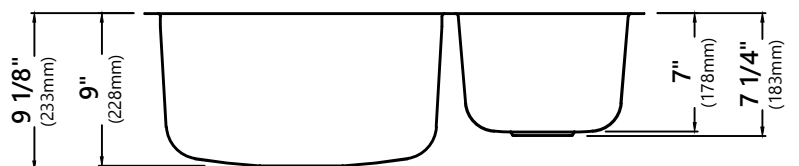

KBU21

30 Inch Undermount Double Bowl Stainless Steel Kitchen Sink

Kräus®

SPECIFICATION SHEET

Sink Dimensions

Overall Dimensions: 29 1/2" x 19 1/2"

Larger Bowl Dimensions: 16 1/2" x 17 1/2"

Smaller Bowl Dimensions: 10" x 14"

Sink Depth: 9"

Features

- 16 Gauge Stainless Steel Construction
- Double Bowl Undermount Pressed Sink
- Required Minimum Cabinet Size: 33" Left to Right, 24" Front to Back
- Rear Center-Set Drain / Center-Set Drain
- 3 1/2" Drain Opening
- NoiseDefend Undercoating and Sound Dampening Pads

Accessories Included

- Basket Strainer BST-1 & ST-1
- Bottom Grids KBG-21-1 & KBG-21-2
- Cut-Out Template
- Mounting Hardware
- Towel

CODES/STANDARDS:

Product Certification

cUPC (ASME A112.19.3/CSA B45.4)

Warranty

Kraus Limited Lifetime Warranty

see website for details www.kraususa.com

Kraus USA Customer Service

1.800.775.0703 | customerservice@kraususa.com

REV. December 10, 2019