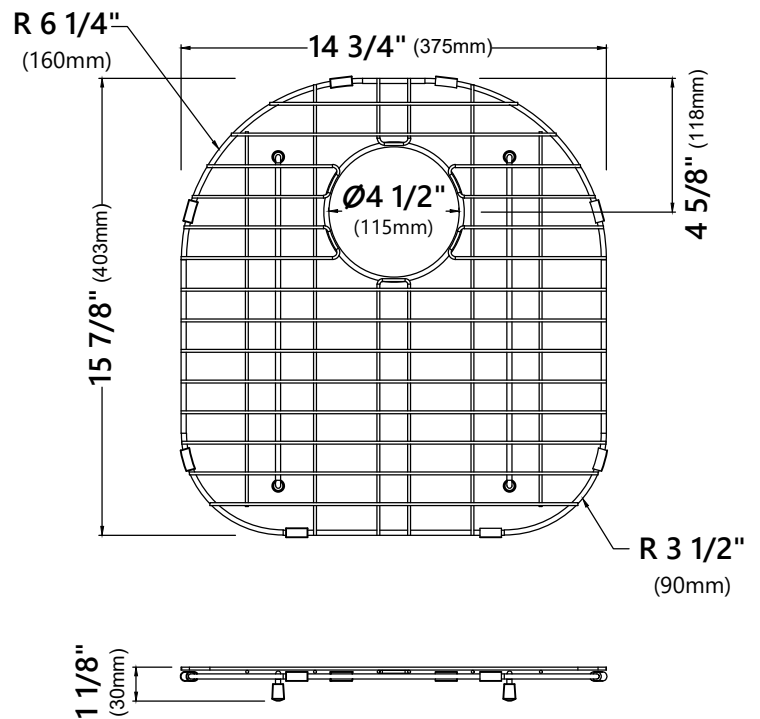

KBU21

30 Inch Undermount Double Bowl Stainless Steel Kitchen Sink

Kräus[®]

SPECIFICATION SHEET

Sink Dimensions

Overall Dimensions: 29 1/2" x 19 1/2"

Larger Bowl Dimensions: 16 1/2" x 17 1/2"

Smaller Bowl Dimensions: 10" x 14"

Grid Dimensions

Overall Dimensions: 8 7/8" x 12 3/4" x 1 1/8"

Features

- Commercial grade stainless steel construction
- For Use with the KBU21 kitchen sink
- Protects bottom of sink from daily wear and tear
- Rubber feet provide additional protection

Warranty

Kraus One Year Limited Warranty

see website for details www.kraususa.com

KBG-21-1

Stainless Steel Kitchen Sink Bottom Grid

Grid Dimensions

Overall Dimensions: 14 3/4" x 15 7/8" x 1 1/8"

Features

see website for details www.kraususa.com

ST-1

Stainless Steel Kitchen Sink Strainer

Strainer Dimensions

Overall Dimensions: $\phi 4 \frac{1}{2}''$ x $3 \frac{3}{4}''$

Features

- Premium Stainless Steel construction
- Fits Standard $3 \frac{1}{2}''$ or $4''$ Drain Opening
- Open/Close Stopper Prevents Debris from Clogging Drain Pipe