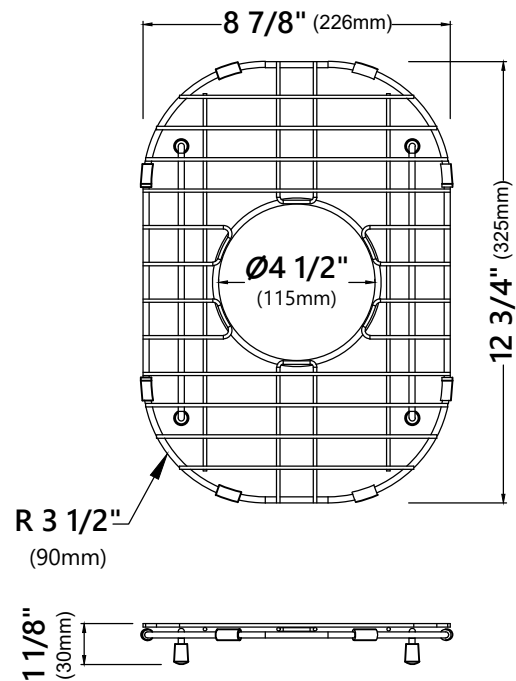

KBU21

30 Inch Undermount Double Bowl Stainless Steel Kitchen Sink

Kräus[®]

SPECIFICATION SHEET

Sink Dimensions

Overall Dimensions: 29 1/2" x 19 1/2"

Larger Bowl Dimensions: 16 1/2" x 17 1/2"

Smaller Bowl Dimensions: 10" x 14"

Sink Depth: 9"

Features

- 16 Gauge Stainless Steel Construction
- Double Bowl Undermount Pressed Sink
- Required Minimum Cabinet Size: 33" Left to Right, 24" Front to Back
- Rear Center-Set Drain / Center-Set Drain
- 3 1/2" Drain Opening
- NoiseDefend Undercoating and Sound Dampening Pads

Grid Dimensions

Overall Dimensions: 8 7/8" x 12 3/4" x 1 1/8"

Features

- Commercial grade stainless steel construction
- For Use with the KBU21 kitchen sink
- Protects bottom of sink from daily wear and tear
- Rubber feet provide additional protection

Warranty

Kraus One Year Limited Warranty

see website for details www.kraususa.com

KBG-21-1

Stainless Steel Kitchen Sink Bottom Grid

Grid Dimensions

Overall Dimensions: 14 3/4" x 15 7/8" x 1 1/8"

Features