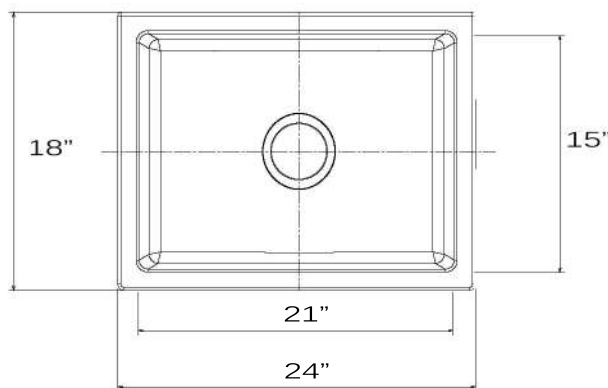

Cape Collection

Premium Fireclay Farmhouse Apron Sink

MODEL:
Hyannis-24

Overall Dimensions	Large Bowl	Apron Height	Bowl Depth	Drain Dimensions
24"x 18"	21"x 15"	9.75"	9"	3.5" Opening

Please Be Advised

- (Nominal Dimensions*) Actual Dimensions may vary by 1/4"
- Template Not included
- Custom Cabinet Required
- **Very Heavy** 2 Person lift Recommended

FEATURES

- Premium Fireclay Sink with Decorative Apron
- 9" Depth Bowl
- Made in Italy
- Limited Warranty

Bottom is 7/8" thick, please visit our Fireclay FAQ page about extended flange/extension ferrule