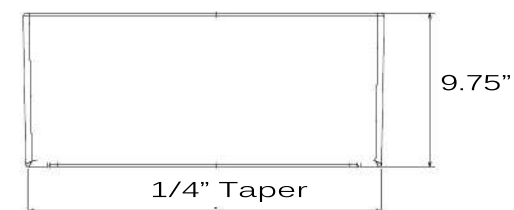

Cape Collection

Premium Fireclay Farmhouse Apron Sink

MODEL:
Hyannis-24

Overall Dimensions	Large Bowl	Apron Height	Bowl Depth	Drain Dimensions
24"x 18"	21"x 15"	9.75"	9"	3.5" Opening

Please Be Advised

- (Nominal Dimensions*) Actual Dimensions may vary by 1/4"
- Template Not included
- Custom Cabinet Required
- **Very Heavy** 2 Person lift Recommended

FEATURES

- Premium Fireclay Sink with Decorative Apron
- 9" Depth Bowl
- Made in Italy
- Limited Warranty

Bottom is 7/8" thick, please visit our Fireclay FAQ page about extended flange/extension ferrule