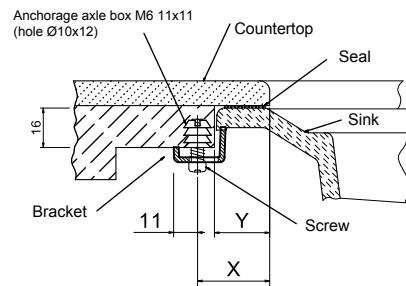

X / Y = Different for each model