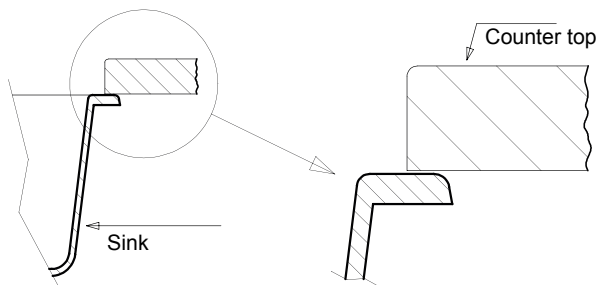

Undermount Installation

Option 1.

The edge of the sink flush with counter top

Option 2.

The top edge of the sink partially visible

Included Mounting Hardware

10x 

Anchorage axle box M6 11x11