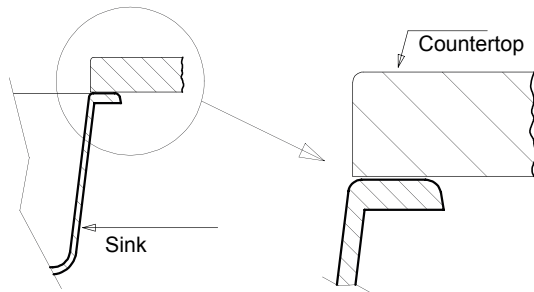

Undermount Installation

Option 1.

The edge of the sink flush with counter top

Option 2.

The top edge of the sink partially visible

Included Mounting Hardware

10x 

Anchorage axle box M6 11x11