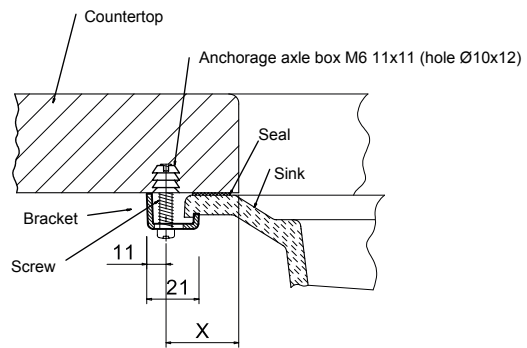

X = Different for each model