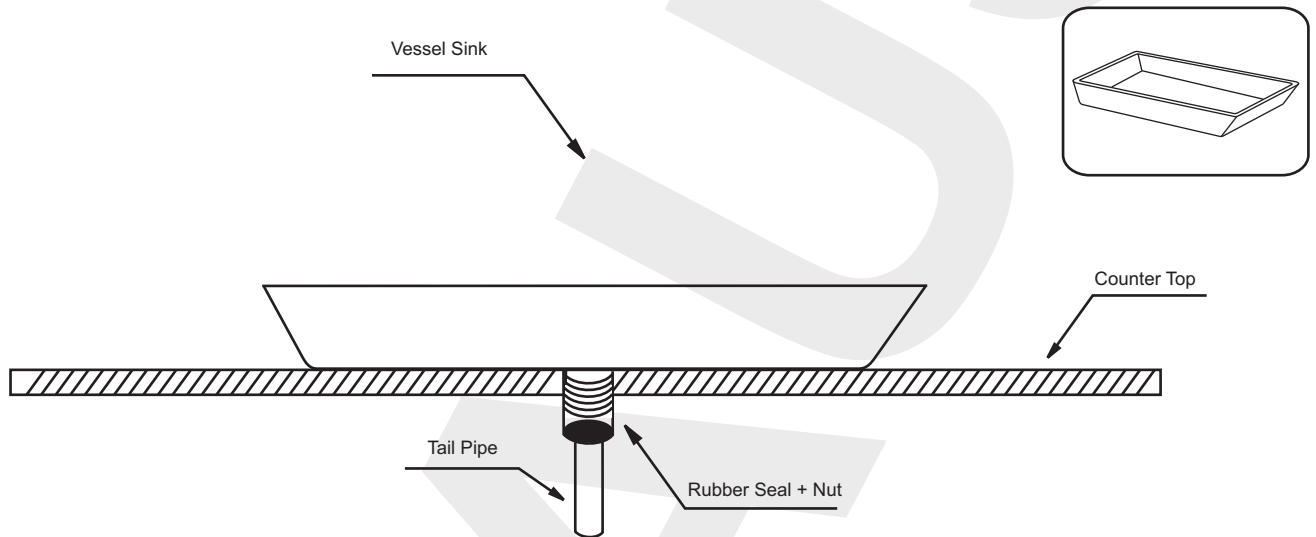

Roughing-In Dimensions

Diagram

STEP 1

Installation Instructions

STEP 1

15MM Tempered Glass Vessel

Prepare counter top by drilling a 1 3/4 diameter drain hole at desired location. Place vessel sink on mounting ring or counter top as shown below.

STEP 2

Pop Up Drain Installation (ONLY IF INCLUDED)

STEP 2

Contact us toll-free at 1-800-775-0703; or visit our website at www.kraususa.com.

STEP 3

Installation Instructions

STEP 3

15MM Tempered Glass Vessel