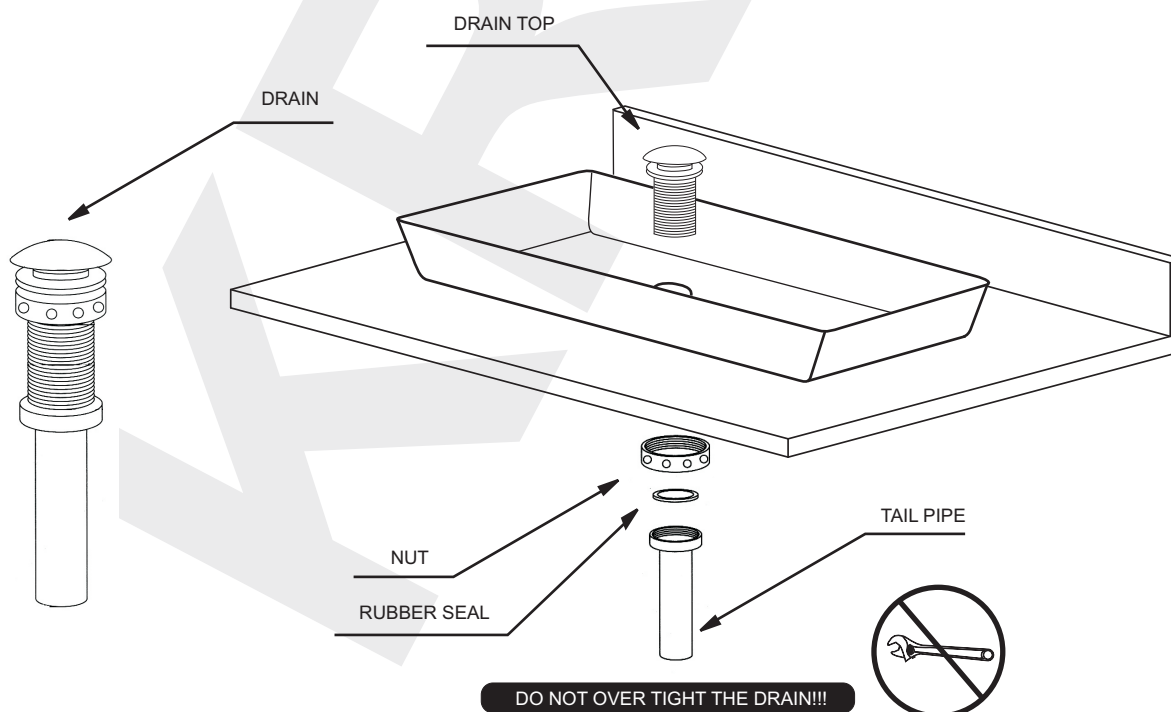

Contact us toll-free at 1-800-775-0703; or visit our website at www.kraususa.com.