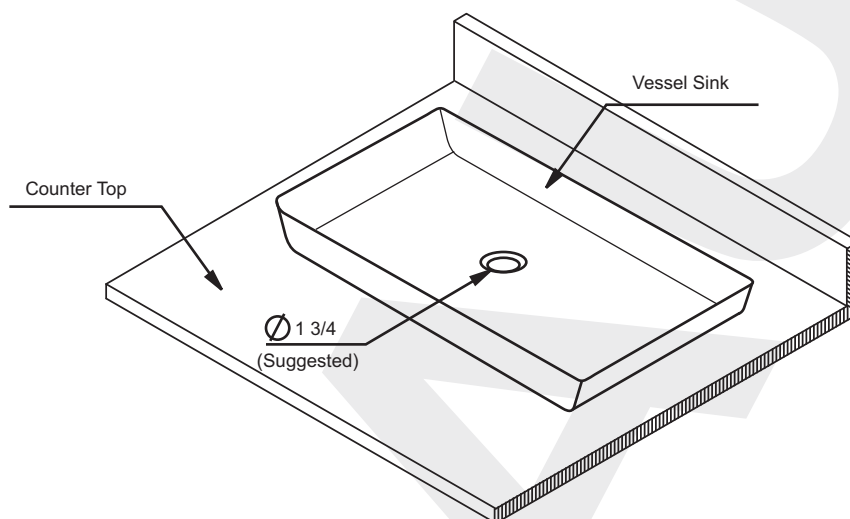

Roughing-In Dimensions

Diagram

STEP 1

Installation Instructions

STEP 1

15MM Tempered Glass Vessel

Prepare counter top by drilling a 1 3/4 diameter drain hole at desired location. Place vessel sink on mounting ring or counter top as shown below.