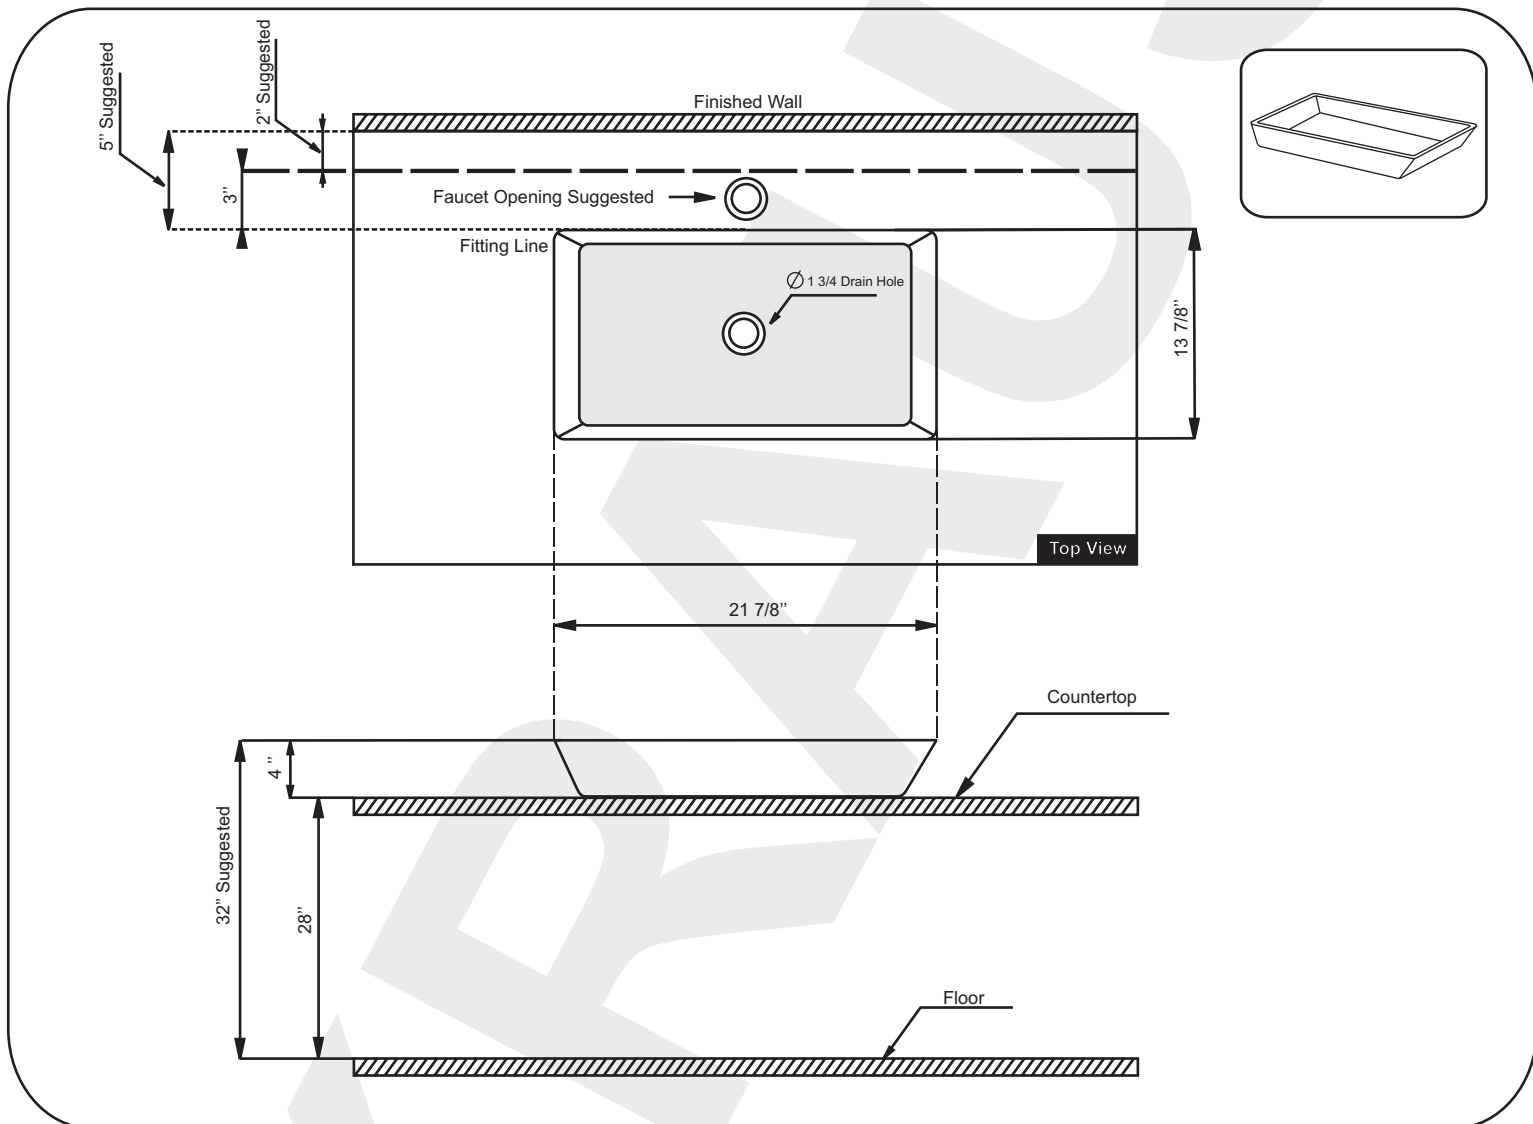

Product Description and Measurements

15MM Tempered Glass Vessel

- ★ Exclusive Kraus Collection
- ★ 15MM Glass
- ★ 21 7/8" X 13 7/8" Rectangular Vessel Sink
- ★ Tempered Natural Glass
- ★ For Counter Top Installation

Sincerely,
Kraus customer service department.

Prior To Installation Steps

1. Unpack your new product and ensure that all the parts are contained in the packaging. Keep the product in its original box until you ready to install it.
2. The counter top must be flat.
3. Shut off the water supply if replacing a previously-installed vessel sink.
4. Observe all plumbing and building codes in your area.
5. It is recommended that installation of the product be done by a professional plumber.

Roughing-In Dimensions

Diagram

STEP 1

Installation Instructions

STEP 1

15MM Tempered Glass Vessel

Prepare counter top by drilling a 1 3/4 diameter drain hole at desired location. Place vessel sink on mounting ring or counter top as shown below.