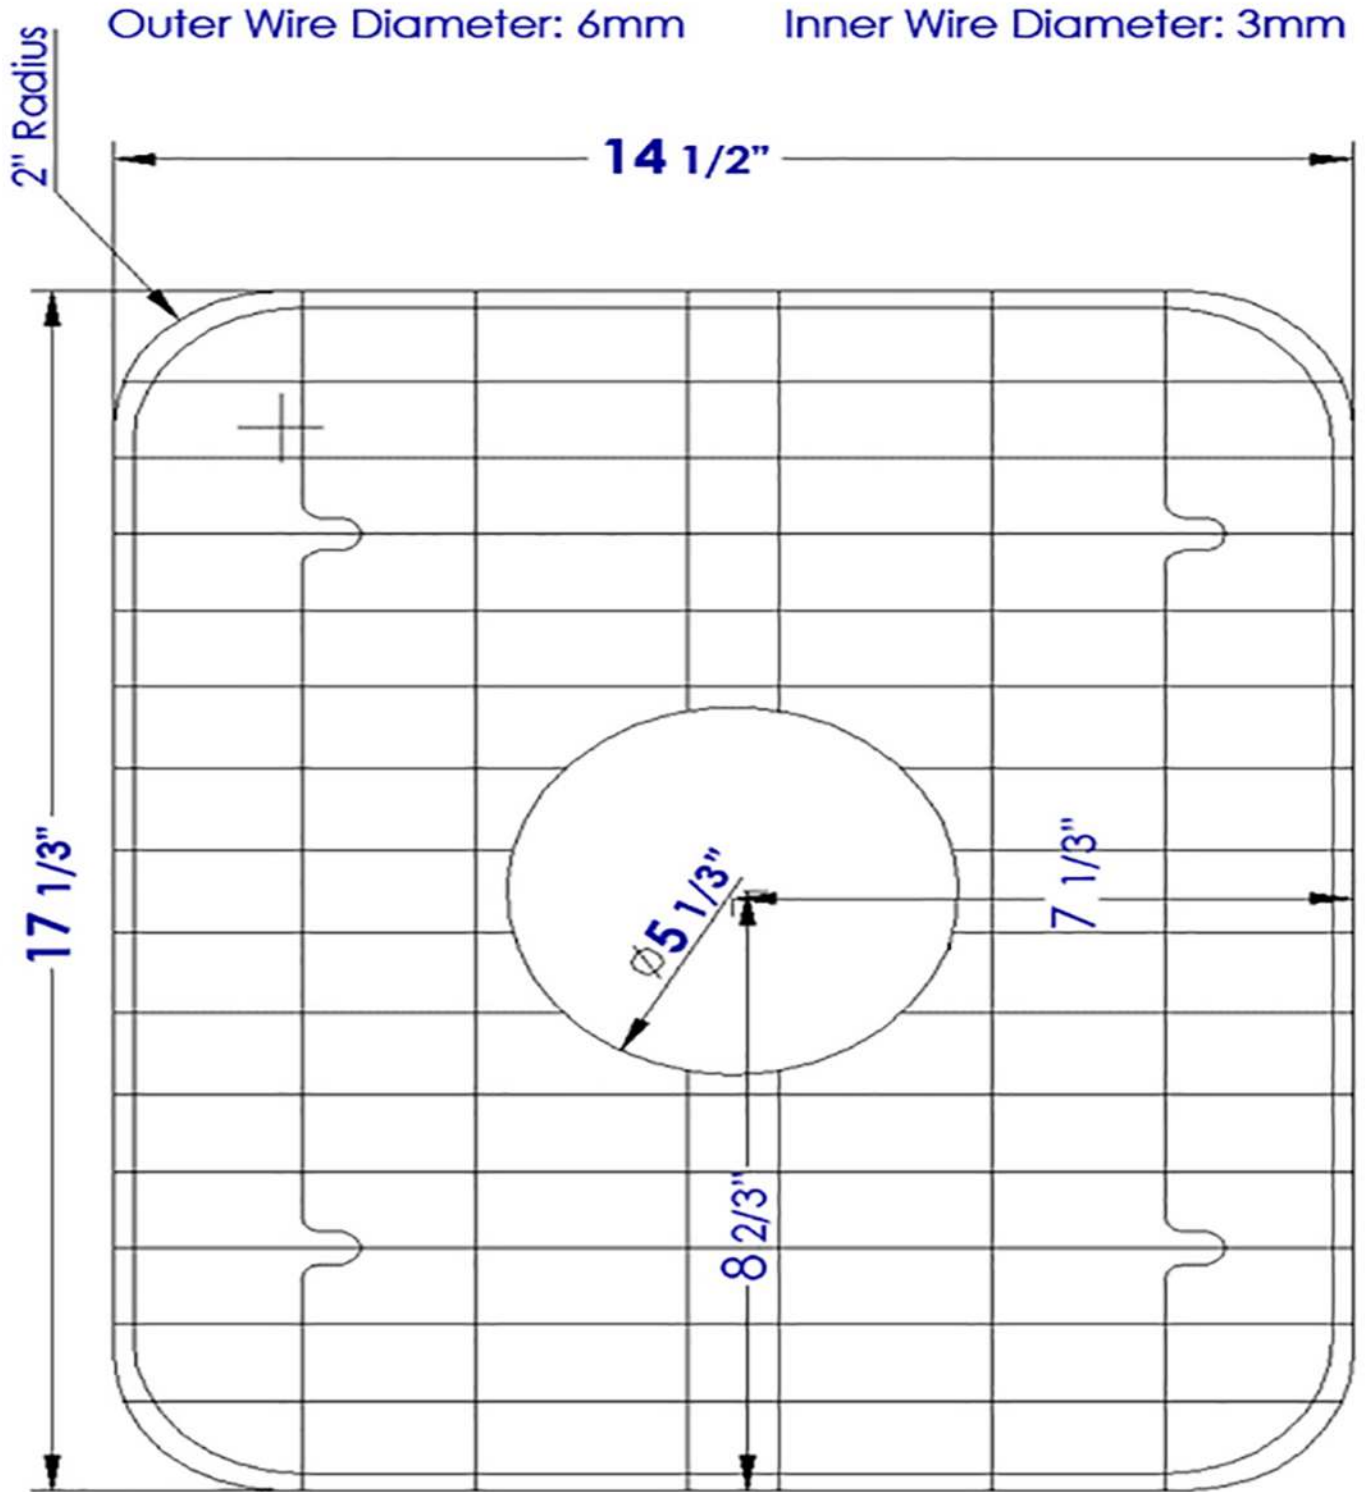

GR538

Solid Stainless Steel Kitchen Sink Grid

EAGO^{USA}

Note: All product dimensions are approximate and should be verified on site prior to installation.
Visit www.EAGOUUSA.com for more information.