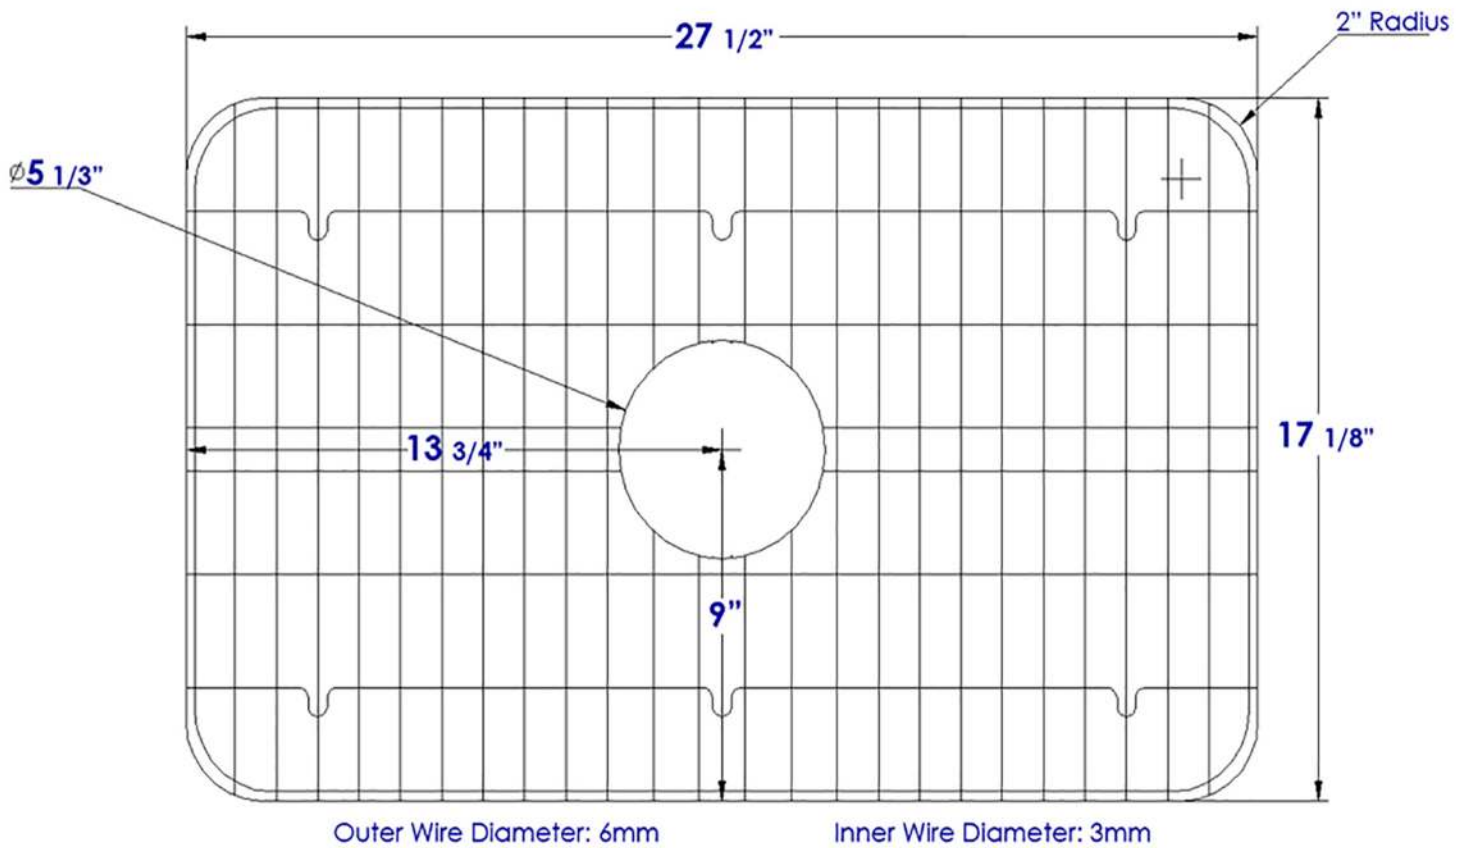

GR510

Solid Stainless Steel Kitchen Sink Grid

EAGO^{USA}

Note: All product dimensions are approximate and should be verified on site prior to installation.
Visit www.EAGOUSA.com for more information.