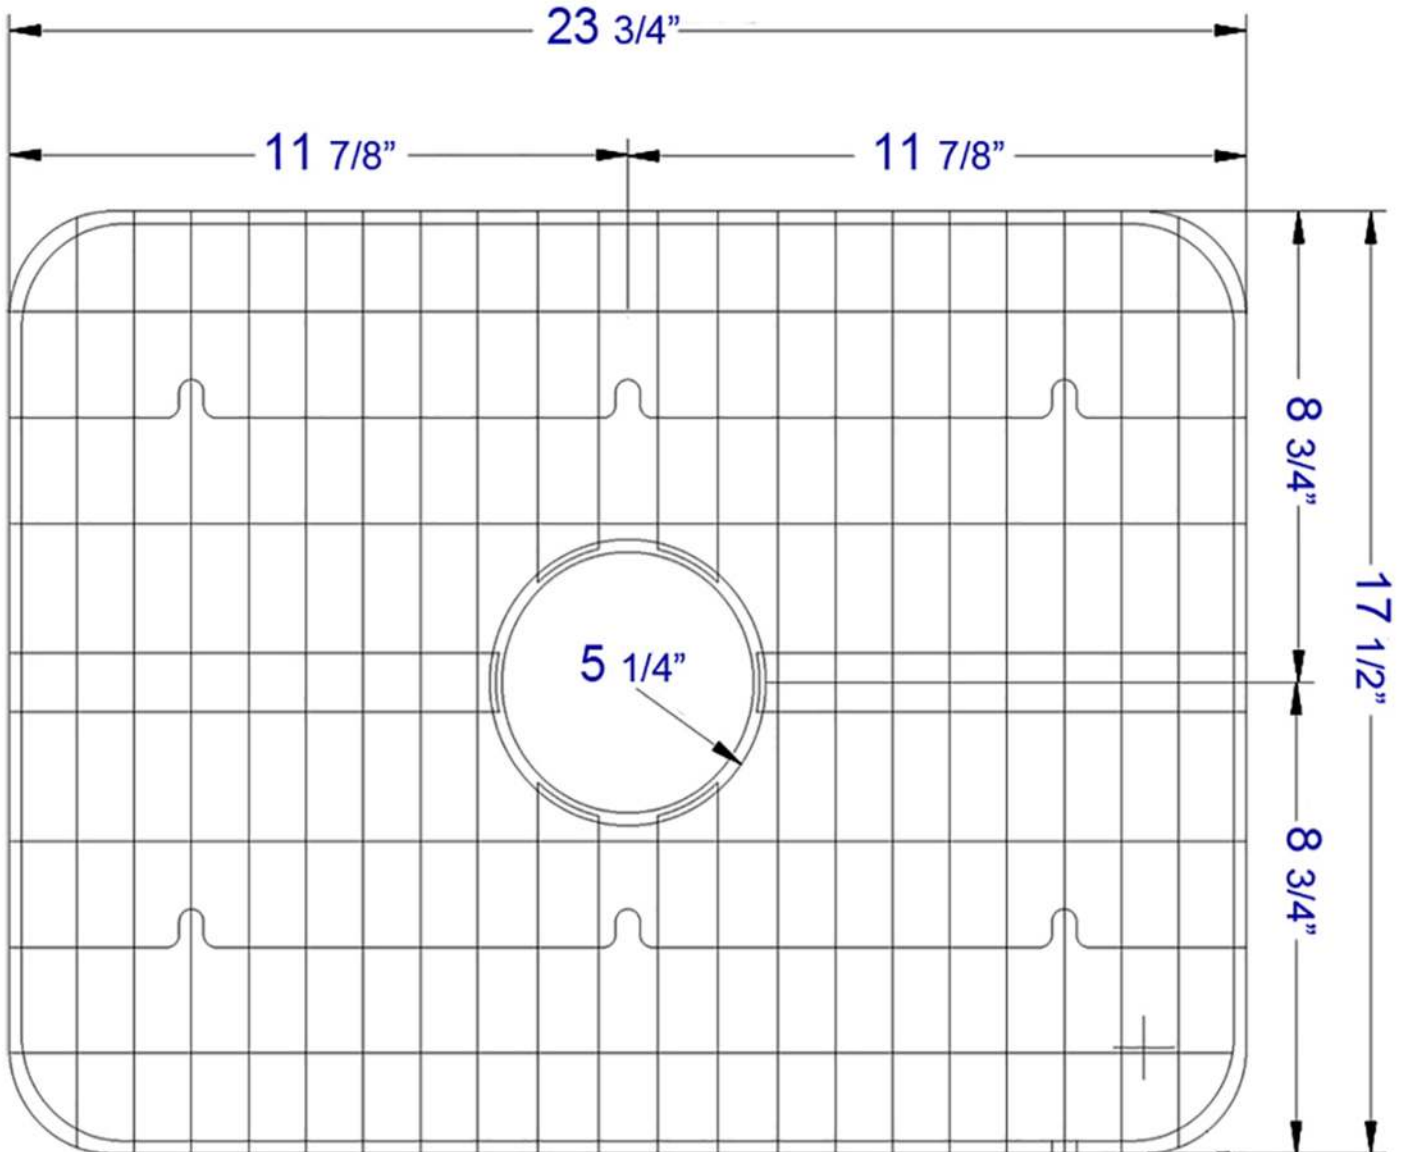

GR505

Solid Stainless Steel Kitchen Sink Grid

EAGO<sup>USA</sup>

**Note:** All product dimensions are approximate and should be verified on site prior to installation.  
Visit [www.EAGOUSA.com](http://www.EAGOUSA.com) for more information.