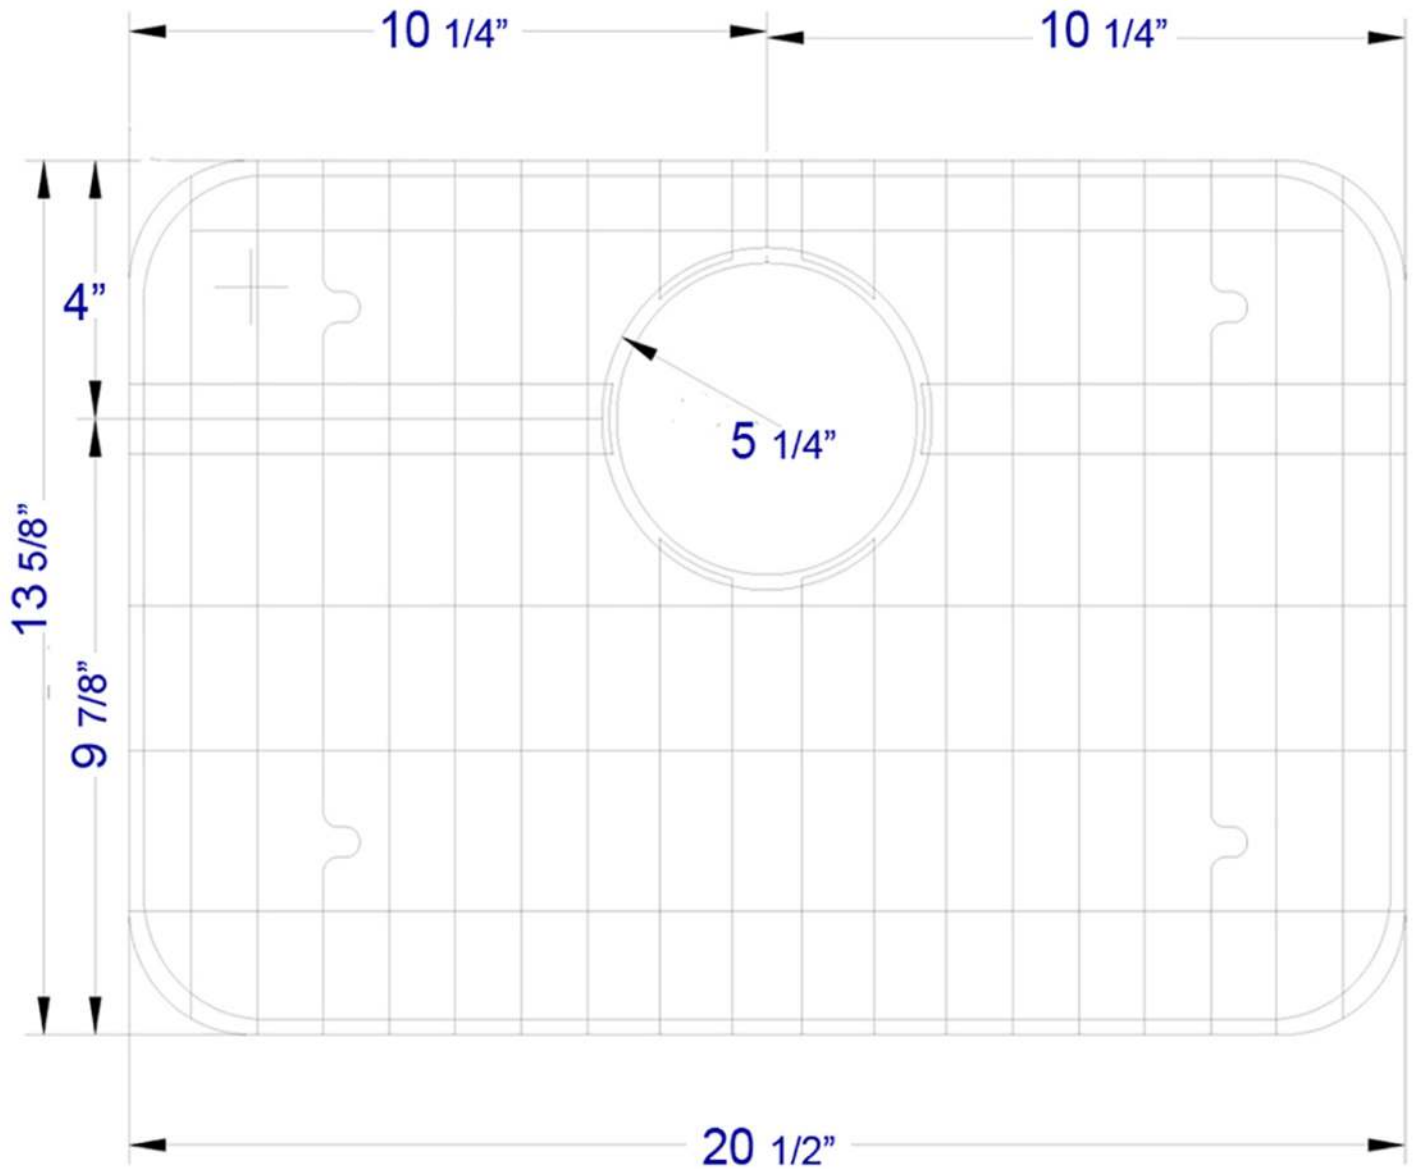

GR503

Solid Stainless Steel Kitchen Sink Grid

EAGO<sup>USA</sup>

**Note:** All product dimensions are approximate and should be verified on site prior to installation.  
Visit [www.EAGOUSA.com](http://www.EAGOUSA.com) for more information.