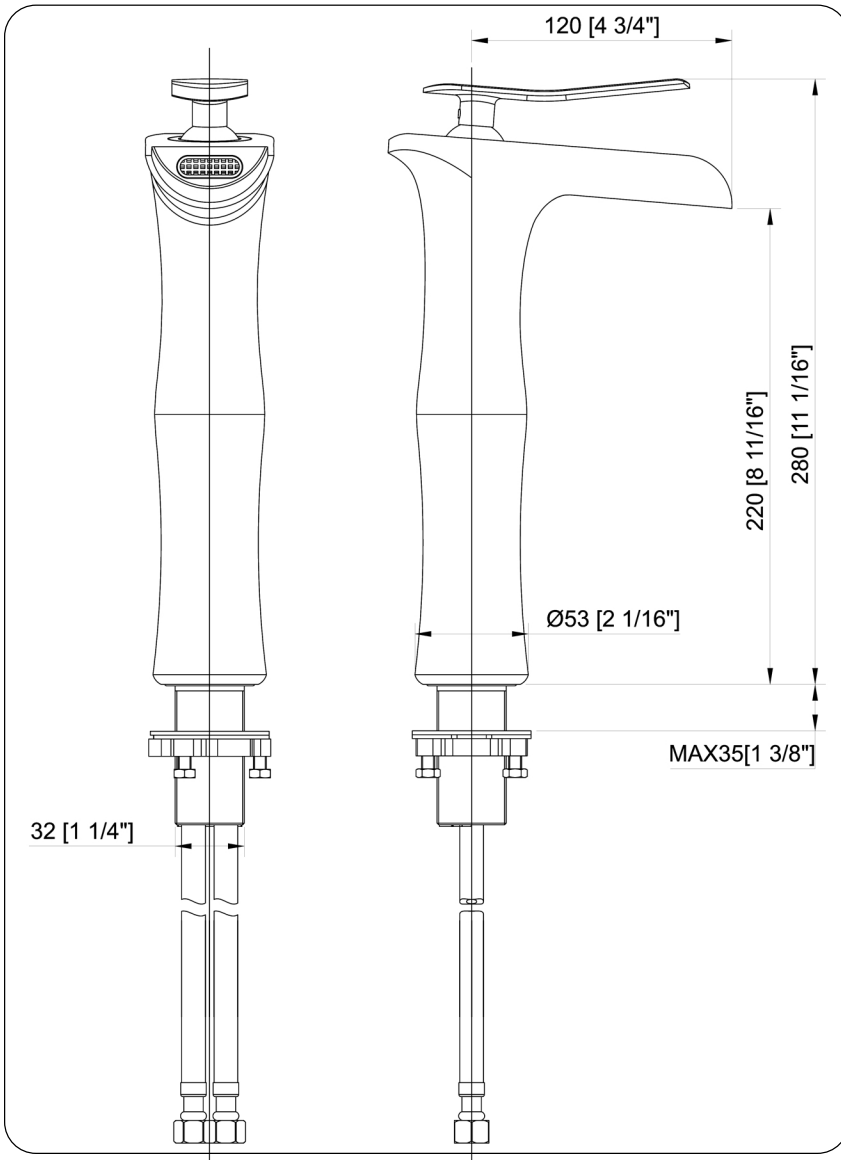

**GF- 365BN VICTORIA**  
**Single Lever Waterfall Vessel Faucet**

Requested By: \_\_\_\_\_

Specific Features: \_\_\_\_\_

**STANDARD SPECIFICATIONS:**

- Brushed nickle finish
- Single handle control
- Solid brass construction
- High pressure ceramic cartridge
- Single hole deck mount installation
- 1.5-inch diameter hole required
- Mounting hardware included
- Spout reach: 3.5-inches
- Spout height: 9.25-inches
- cUPC and AB1953 low lead compliant
- ASME A112.18.1-1-2011/CSA B125.1-11
- NSF 61 and NSF 372 certified
- WaterSaver option available

### STANDARD SPECIFICATIONS:

- Chrome finish
- Single handle control
- Solid brass construction
- High pressure ceramic cartridge
- Single hole deck mount installation
- 1.5-inch diameter hole required
- Mounting hardware included
- Spout reach: 3.5-inches
- Spout height: 9.25-inches
- cUPC and AB1953 low lead compliant
- ASME A112.18.1-1-2011/CSA B125.1-11
- NSF 61 and NSF 372 certified
- WaterSaver option available

### STANDARD SPECIFICATIONS:

- Oil rubbed bronze finish
- Single handle control
- Solid brass construction
- High pressure ceramic cartridge
- Single hole deck mount installation
- 1.5-inch diameter hole required
- Mounting hardware included
- Spout reach: 3.5-inches
- Spout height: 9.25-inches
- cUPC and AB1953 low lead compliant
- ASME A112.18.1-1-2011/CSA B125.1-11
- NSF 61 and NSF 372 certified
- WaterSaver option available