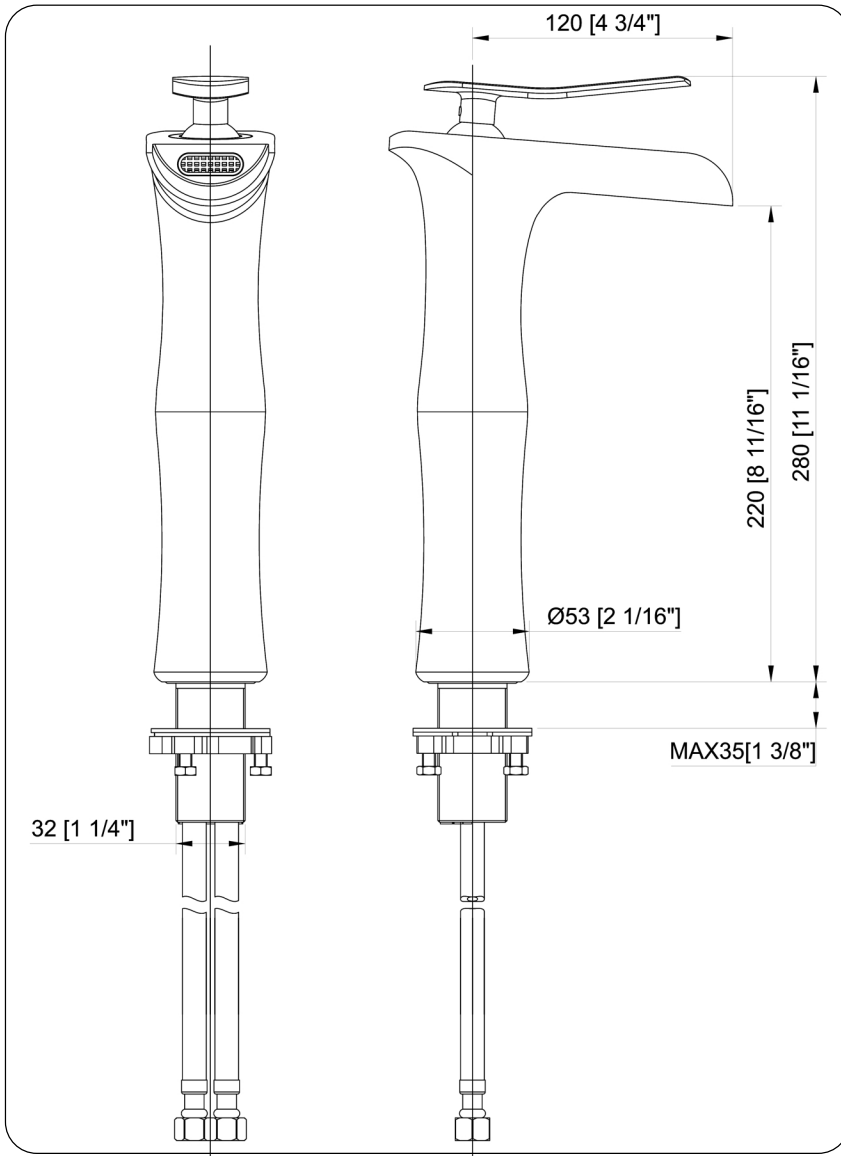

**GF- 365BN VICTORIA**  
**Single Lever Waterfall Vessel Faucet**

Requested By: \_\_\_\_\_

Specific Features: \_\_\_\_\_

**STANDARD SPECIFICATIONS:**

- Brushed nickle finish
- Single handle control
- Solid brass construction
- High pressure ceramic cartridge
- Single hole deck mount installation
- 1.5-inch diameter hole required
- Mounting hardware included
- Spout reach: 3.5-inches
- Spout height: 9.25-inches
- cUPC and AB1953 low lead compliant
- ASME A112.18.1-1-2011/CSA B125.1-11
- NSF 61 and NSF 372 certified
- WaterSaver option available

### STANDARD SPECIFICATIONS:

- Chrome finish
- Single handle control
- Solid brass construction
- High pressure ceramic cartridge
- Single hole deck mount installation
- 1.5-inch diameter hole required
- Mounting hardware included
- Spout reach: 3.5-inches
- Spout height: 9.25-inches
- cUPC and AB1953 low lead compliant
- ASME A112.18.1-1-2011/CSA B125.1-11
- NSF 61 and NSF 372 certified
- WaterSaver option available