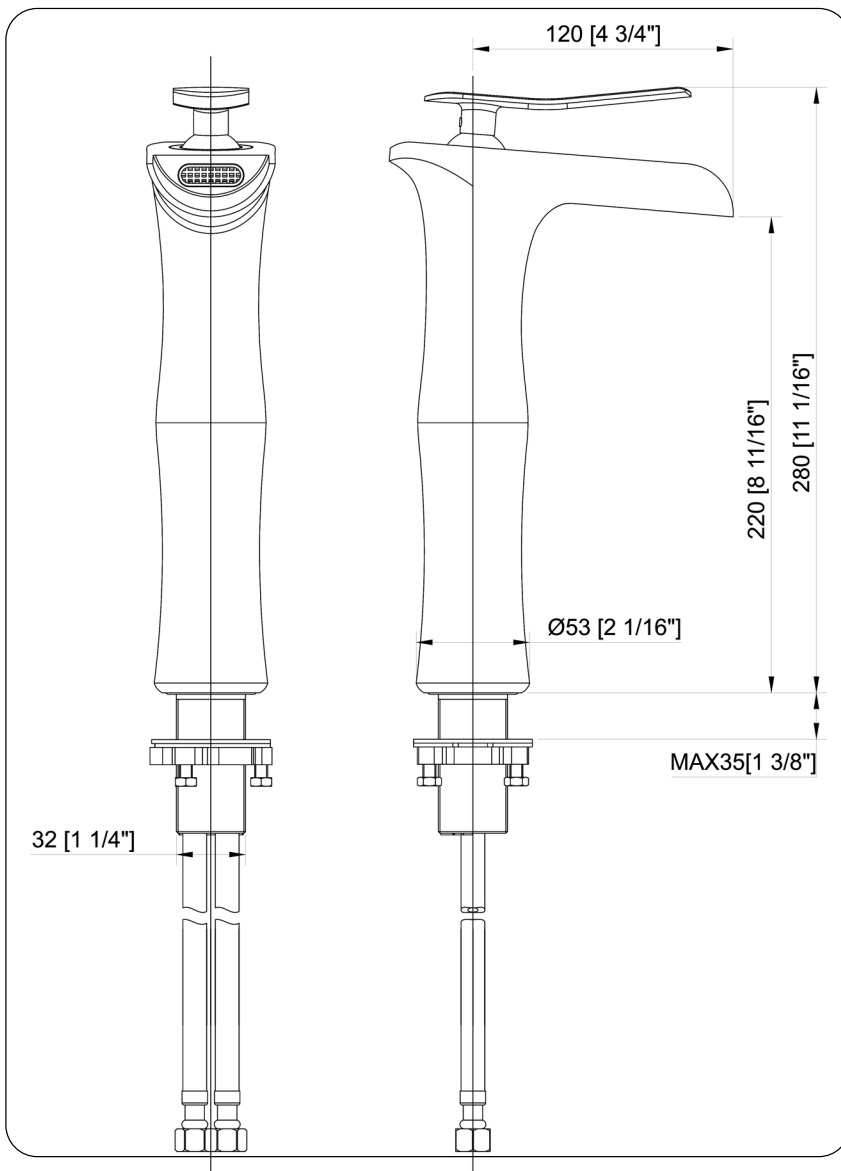

**GF- 365BN VICTORIA**  
**Single Lever Waterfall Vessel Faucet**

Requested By: \_\_\_\_\_

Specific Features: \_\_\_\_\_

**STANDARD SPECIFICATIONS:**

- Brushed nickle finish
- Single handle control
- Solid brass construction
- High pressure ceramic cartridge
- Single hole deck mount installation
- 1.5-inch diameter hole required
- Mounting hardware included
- Spout reach: 3.5-inches
- Spout height: 9.25-inches
- cUPC and AB1953 low lead compliant
- ASME A112.18.1-1-2011/CSA B125.1-11
- NSF 61 and NSF 372 certified
- WaterSaver option available

## GF- 365CH VICTORIA Single Lever Waterfall Vessel Faucet

Requested By: \_\_\_\_\_

Specific Features: \_\_\_\_\_

### STANDARD SPECIFICATIONS:

- Chrome finish
- Single handle control
- Solid brass construction
- High pressure ceramic cartridge
- Single hole deck mount installation
- 1.5-inch diameter hole required
- Mounting hardware included
- Spout reach: 3.5-inches
- Spout height: 9.25-inches
- cUPC and AB1953 low lead compliant
- ASME A112.18.1-1-2011/CSA B125.1-11
- NSF 61 and NSF 372 certified
- WaterSaver option available