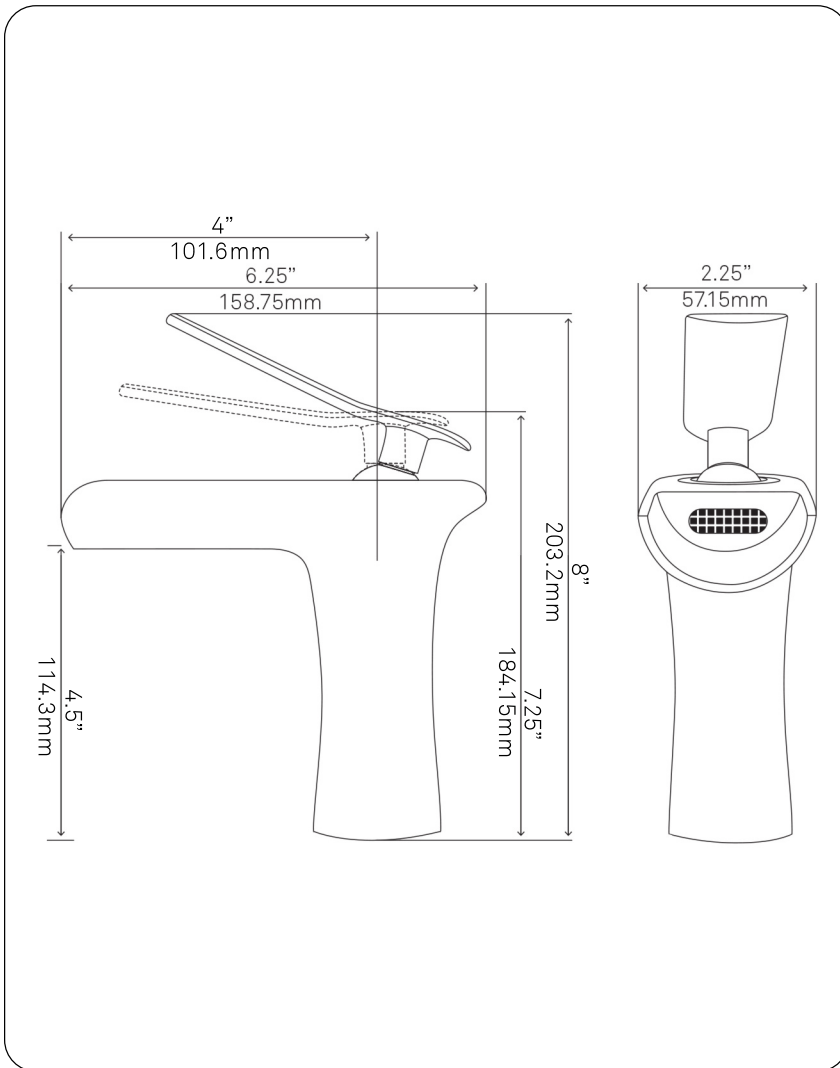

NOTES

Novatto reserves the right (1) to make changes in specifications and materials, and (2) to change or discontinue models, both without notice or obligation. Dimensions are for reference only, see www.Novatto.com for finish options and product availability.

Novatto Inc
TOLL FREE 844.404.4242
www.Novatto.com