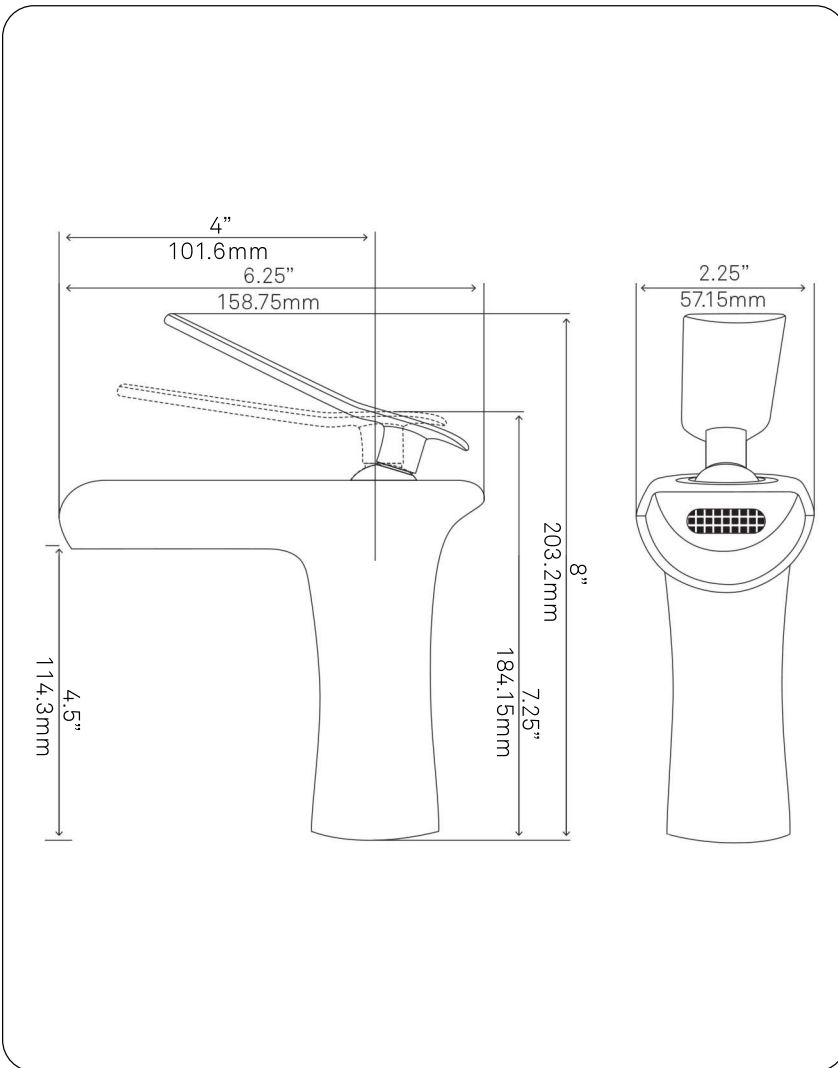

NOTES

Novatto reserves the right (1) to make changes in specifications and materials, and (2) to change or discontinue models, both without notice or obligation. Dimensions are for reference only, see www.Novatto.com for finish options and product availability.

Novatto Inc
TOLL FREE 844.404.4242
www.Novatto.com