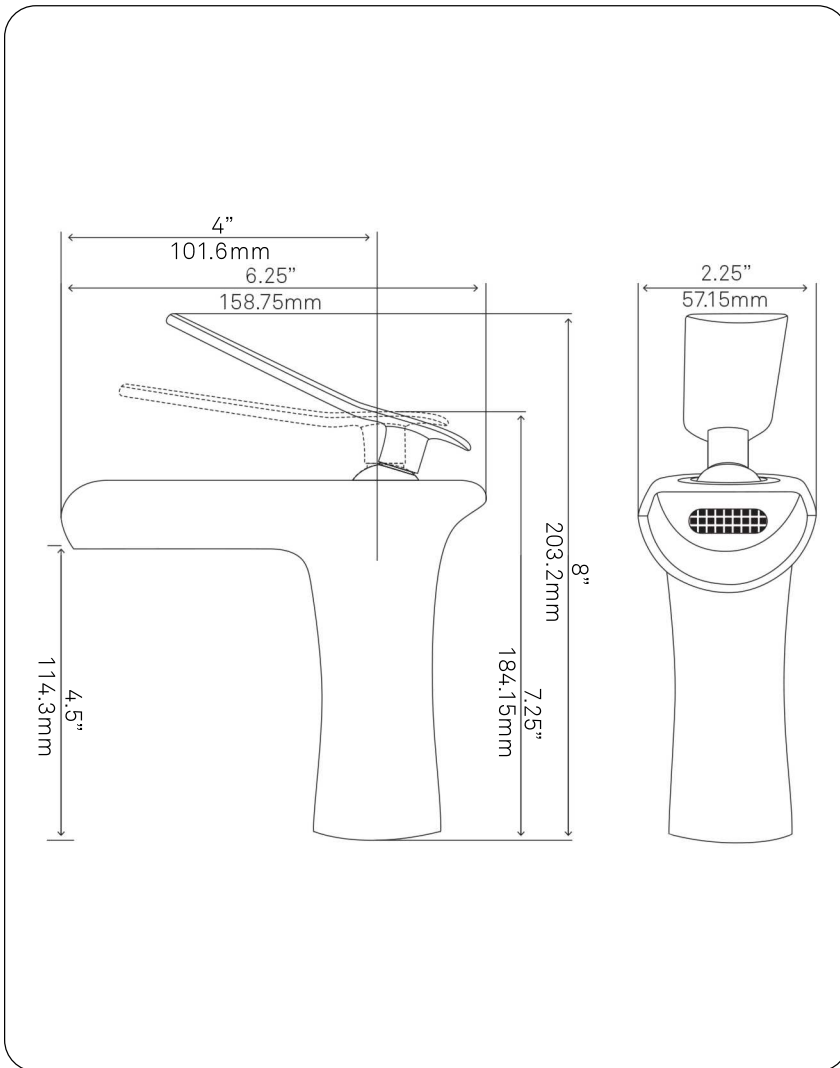

NOTES

Novatto reserves the right (1) to make changes in specifications and materials, and (2) to change or discontinue models, both without notice or obligation. Dimensions are for reference only, see www.Novatto.com for finish options and product availability.

Novatto Inc
TOLL FREE 844.404.4242
www.Novatto.com