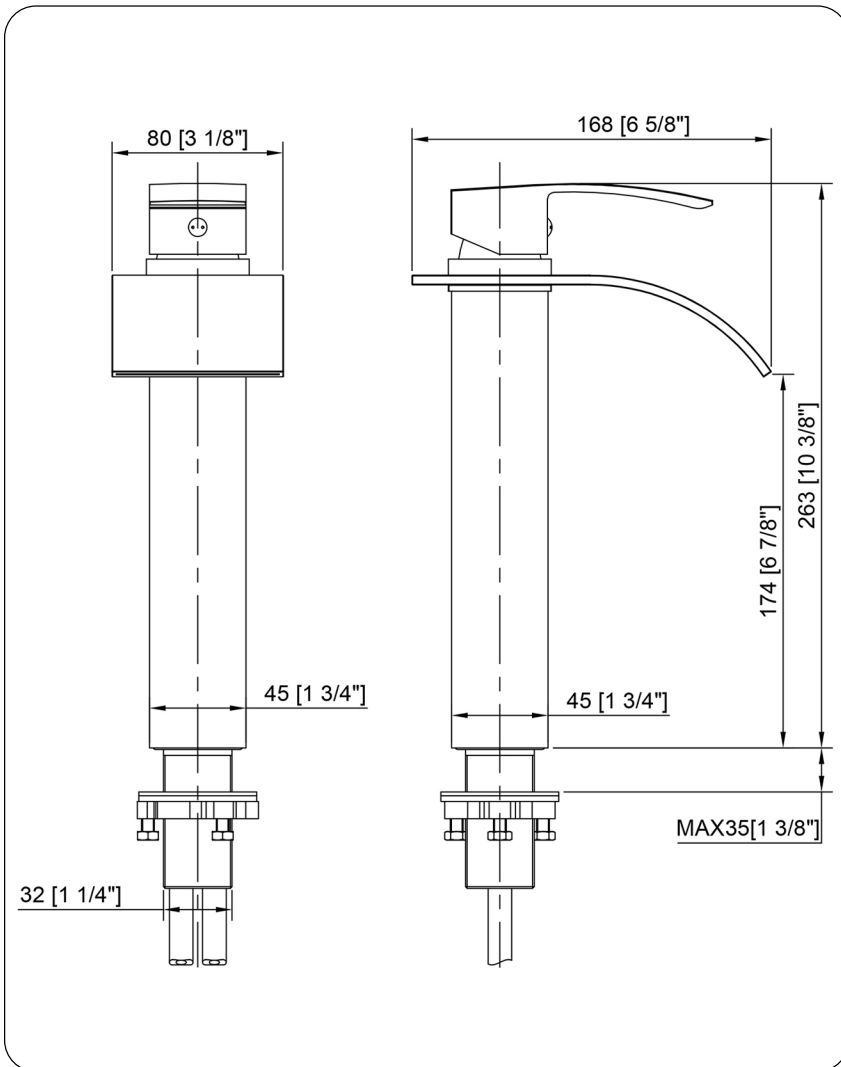

NOTES

Novatto reserves the right (1) to make changes in specifications and materials, and (2) to change or discontinue models, both without notice or obligation. Dimensions are for reference only, see www.Novatto.com for finish options and product availability.

Novatto Inc
TOLL FREE 844.404.4242
www.Novatto.com