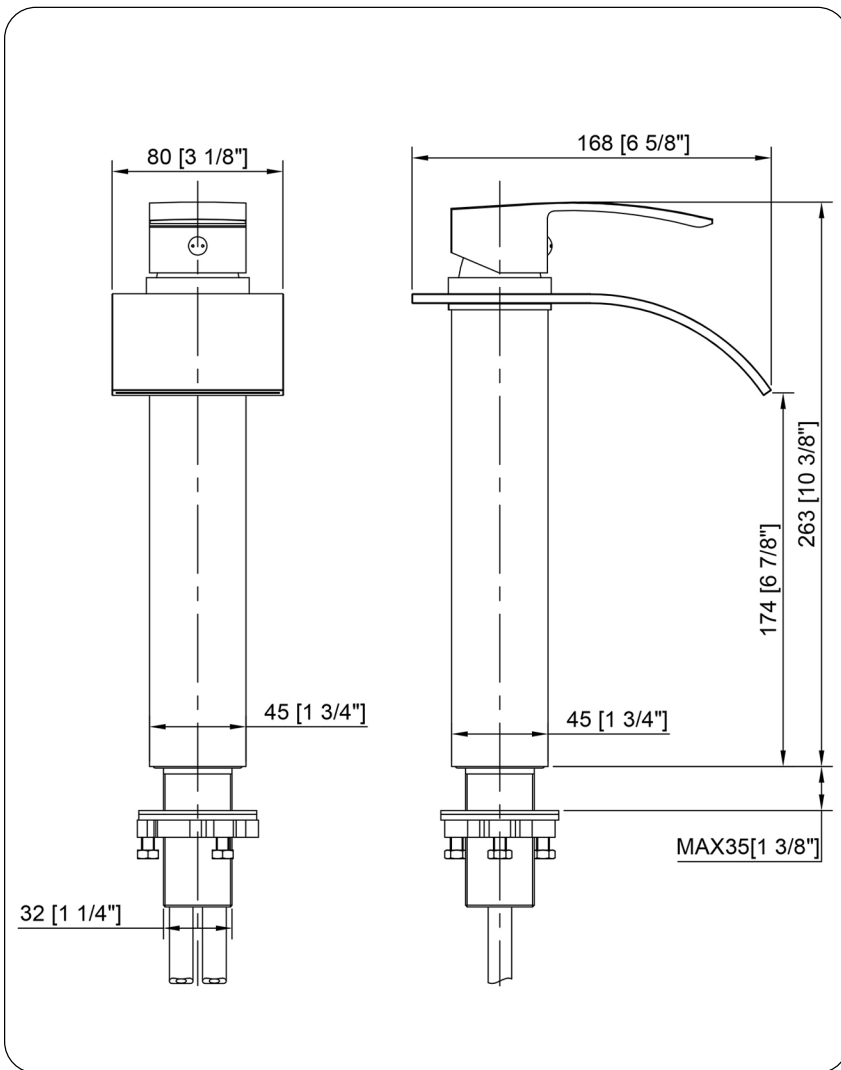

NOTES

Novatto reserves the right (1) to make changes in specifications and materials, and (2) to change or discontinue models, both without notice or obligation. Dimensions are for reference only, see www.Novatto.com for finish options and product availability.

Novatto Inc
TOLL FREE 844.404.4242
www.Novatto.com