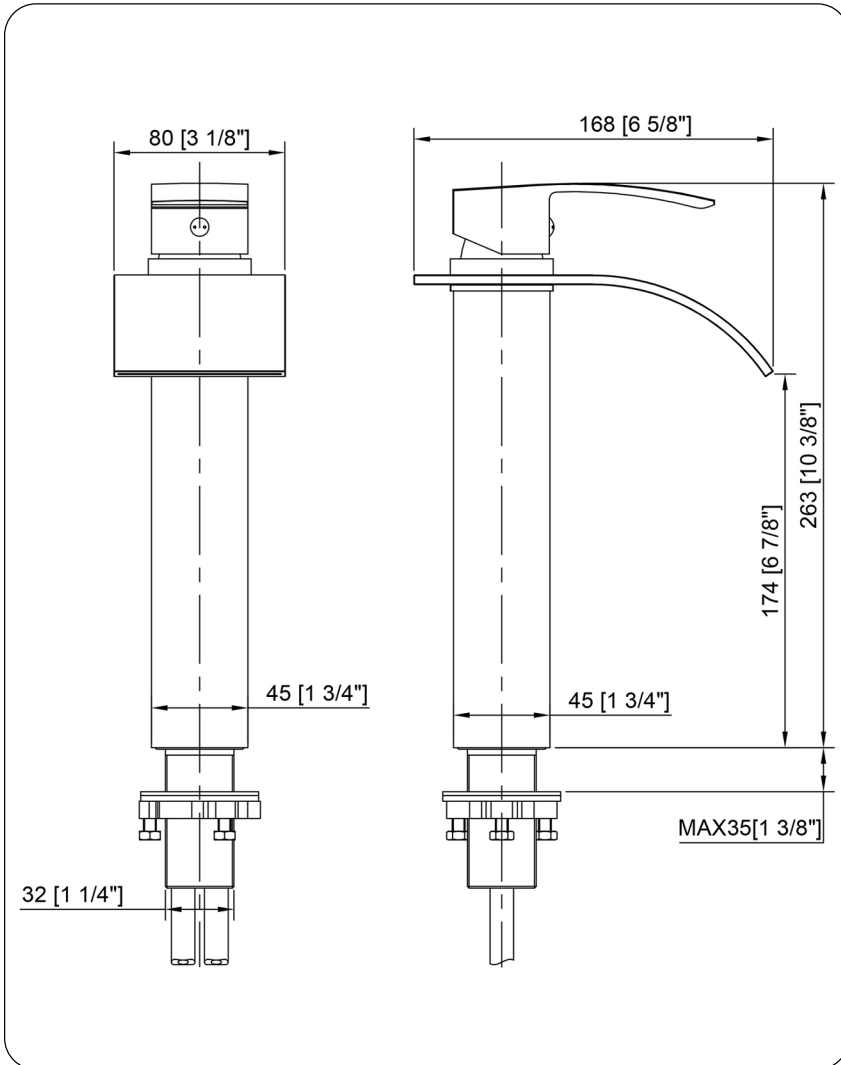

NOTES

Novatto reserves the right (1) to make changes in specifications and materials, and (2) to change or discontinue models, both without notice or obligation. Dimensions are for reference only, see www.Novatto.com for finish options and product availability.

Novatto Inc
TOLL FREE 844.404.4242
www.Novatto.com