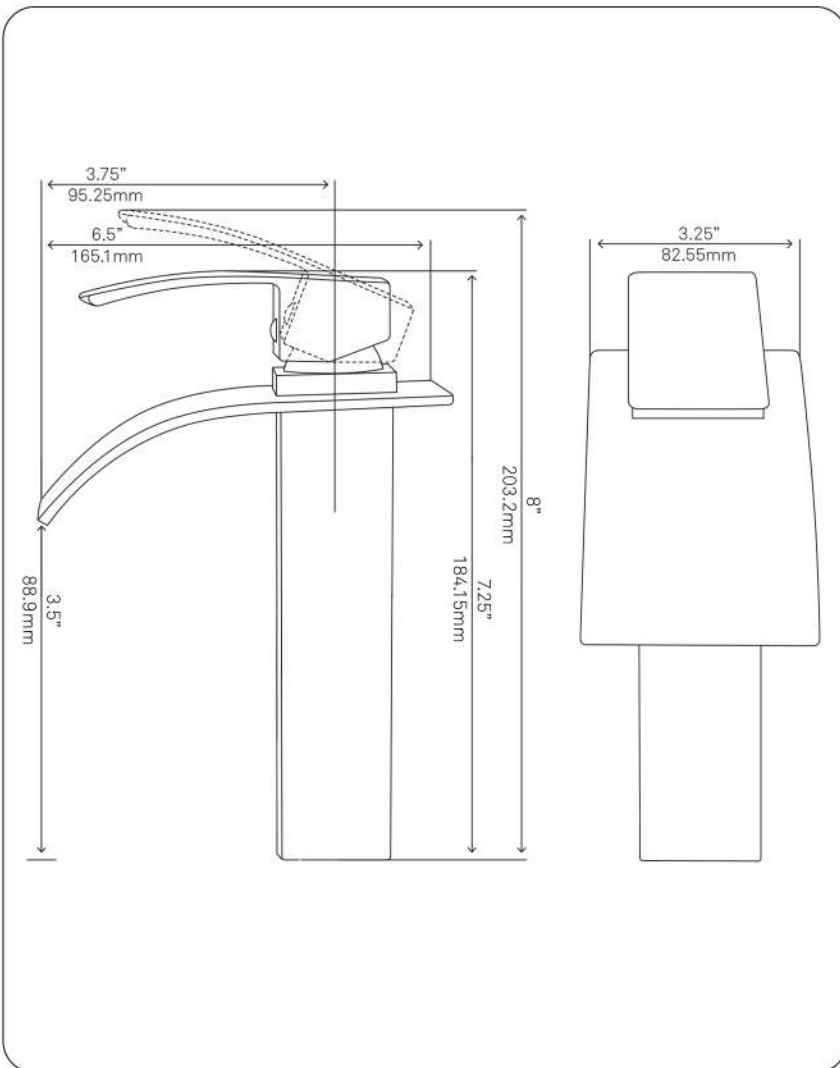

NOTES

Novatto reserves the right (1) to make changes in specifications and materials, and (2) to change or discontinue models, both without notice or obligation. Dimensions are for reference only, see www.NovattoInc.com for finish options and product availability.

Novatto Inc
TOLL FREE 844.404.4242
www.NovattoInc.com