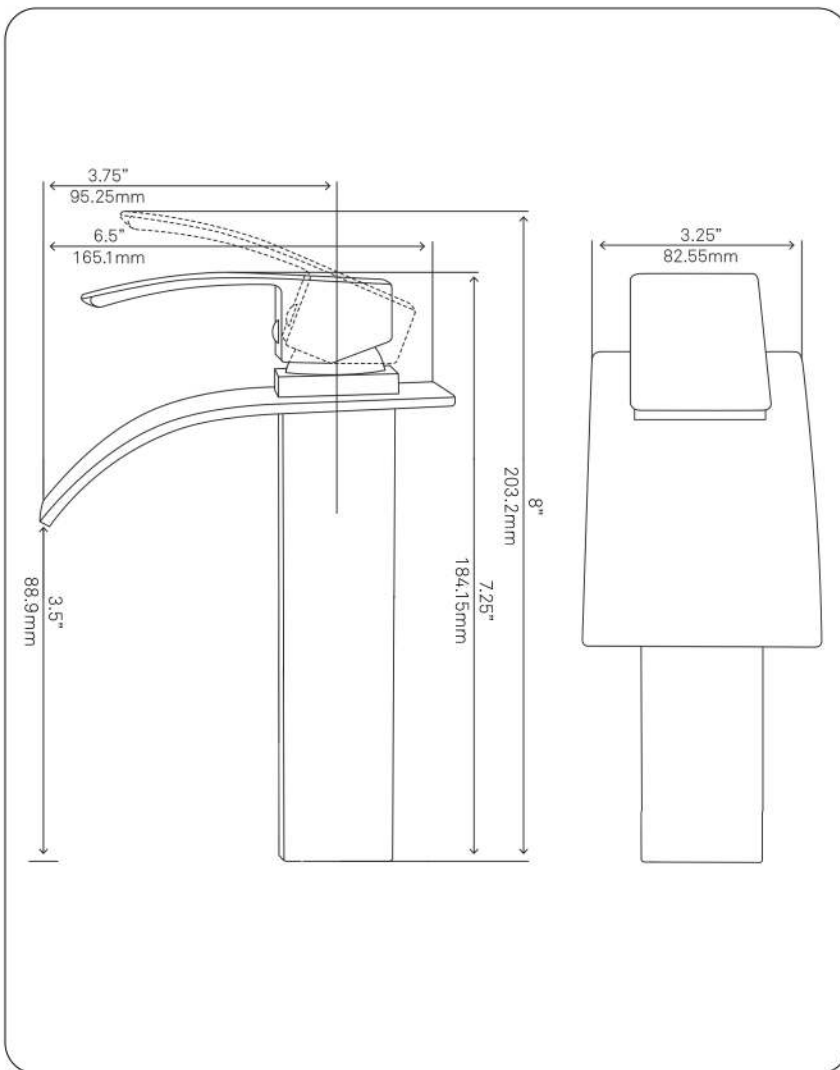

NOTES

Novatto reserves the right (1) to make changes in specifications and materials, and (2) to change or discontinue models, both without notice or obligation. Dimensions are for reference only, see www.NovattoInc.com for finish options and product availability.

Novatto Inc
TOLL FREE 844.404.4242
www.NovattoInc.com