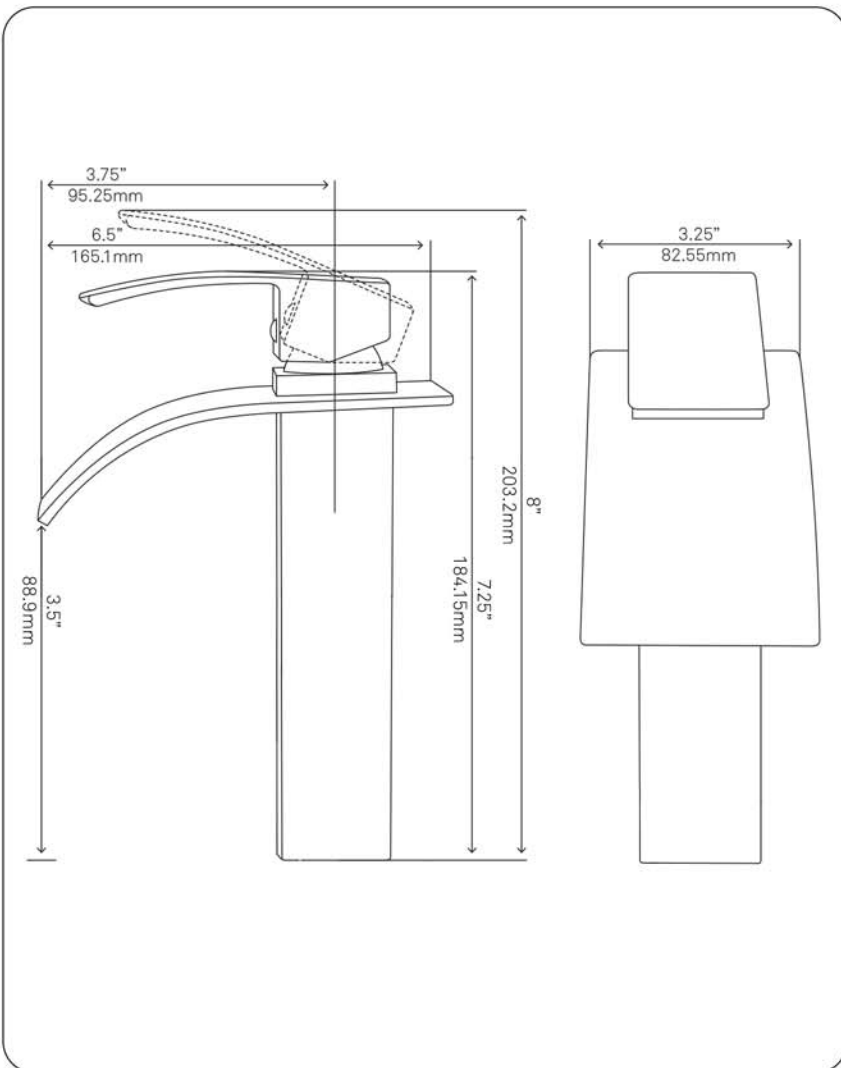

NOTES

Novatto reserves the right (1) to make changes in specifications and materials, and (2) to change or discontinue models, both without notice or obligation. Dimensions are for reference only, see www.NovattoInc.com for finish options and product availability.

Novatto Inc
TOLL FREE 844.404.4242
www.NovattoInc.com