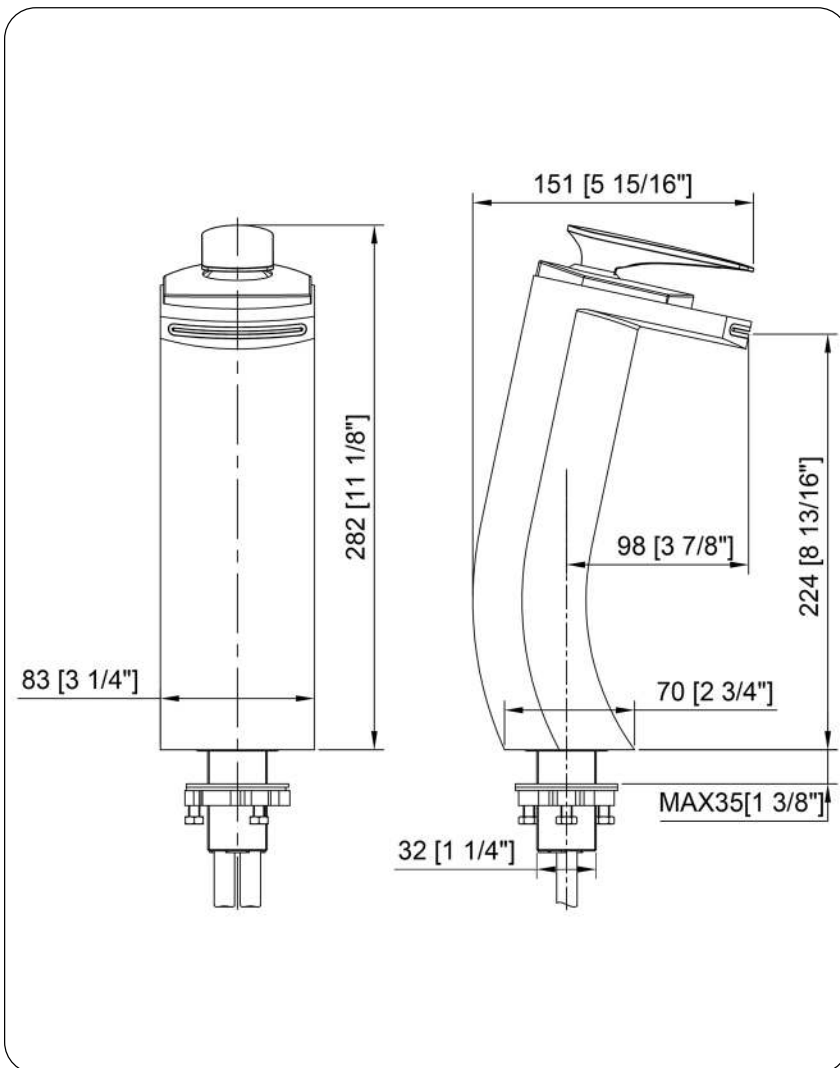

NOTES

Novatto reserves the right (1) to make changes in specifications and materials, and (2) to change or discontinue models, both without notice or obligation. Dimensions are for reference only, see www.Novatto.com for finish options and product availability.

Novatto Inc
TOLL FREE 844.404.4242
www.Novatto.com