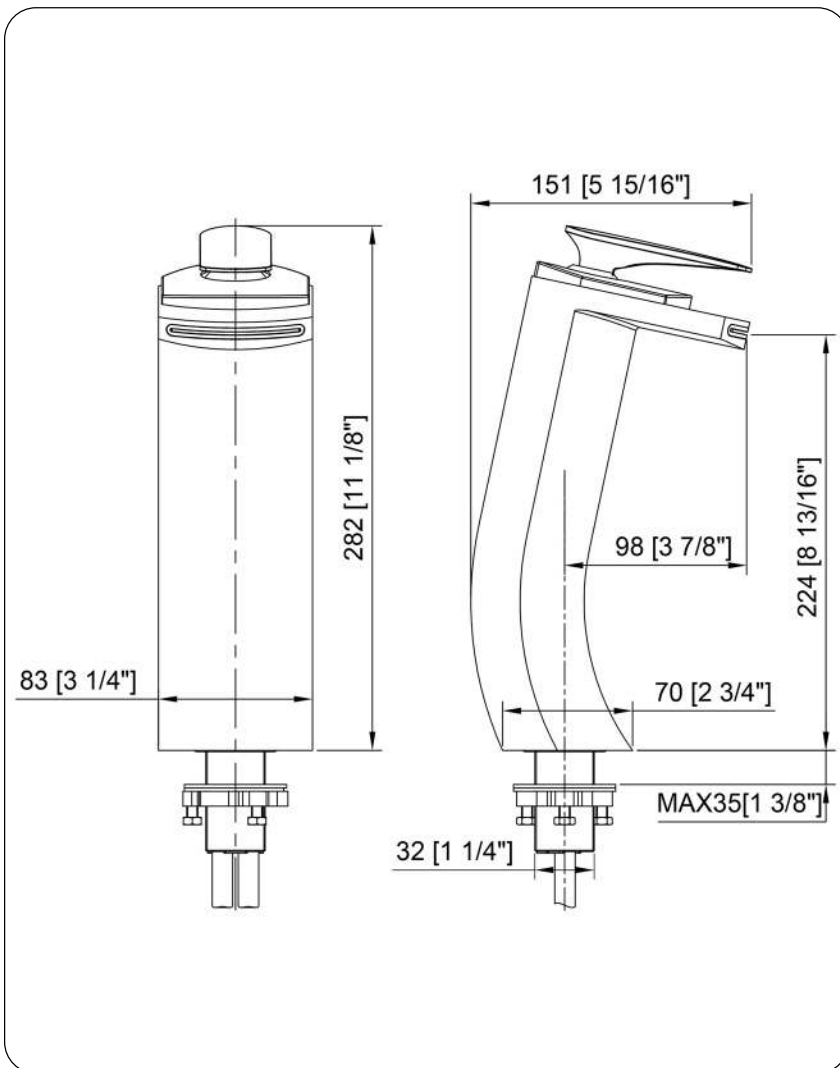

NOTES

Novatto reserves the right (1) to make changes in specifications and materials, and (2) to change or discontinue models, both without notice or obligation. Dimensions are for reference only, see www.Novatto.com for finish options and product availability.

Novatto Inc
TOLL FREE 844.404.4242
www.Novatto.com