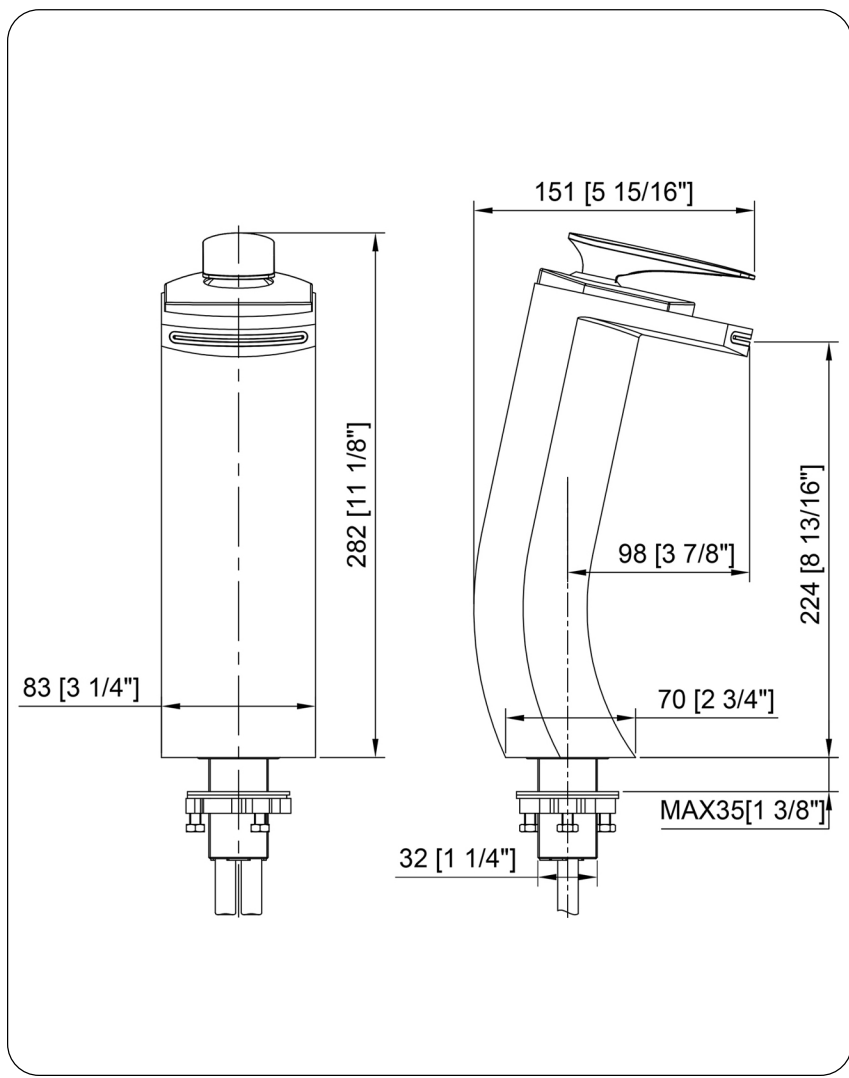

NOTES

Novatto reserves the right (1) to make changes in specifications and materials, and (2) to change or discontinue models, both without notice or obligation. Dimensions are for reference only, see www.Novatto.com for finish options and product availability.

Novatto Inc
TOLL FREE 844.404.4242
www.Novatto.com