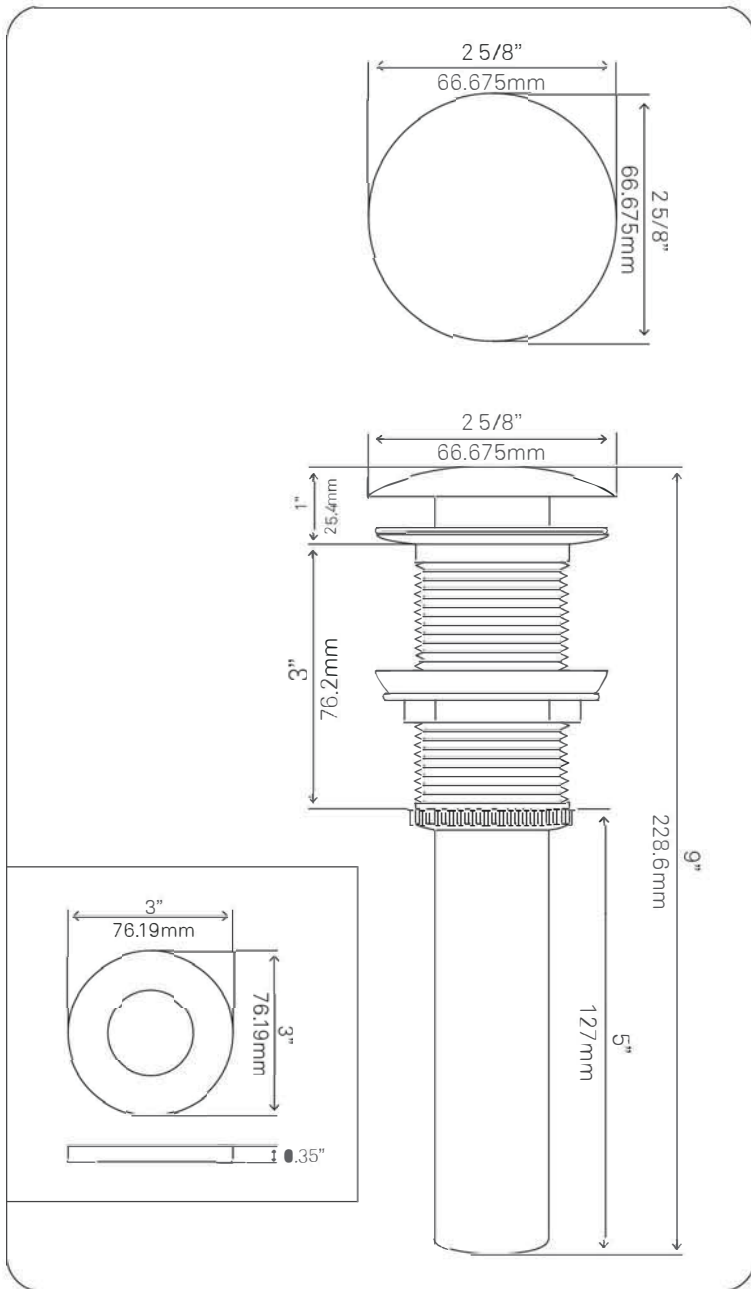

NOTES

Novatto reserves the right (1) to make changes in specifications and materials, and (2) to change or discontinue models, both without notice or obligation. Dimensions are for reference only, see www.NovattoInc.com for finish options and product availability.

Novatto Inc
TOLL FREE 844.404.4242
www.NovattoInc.com