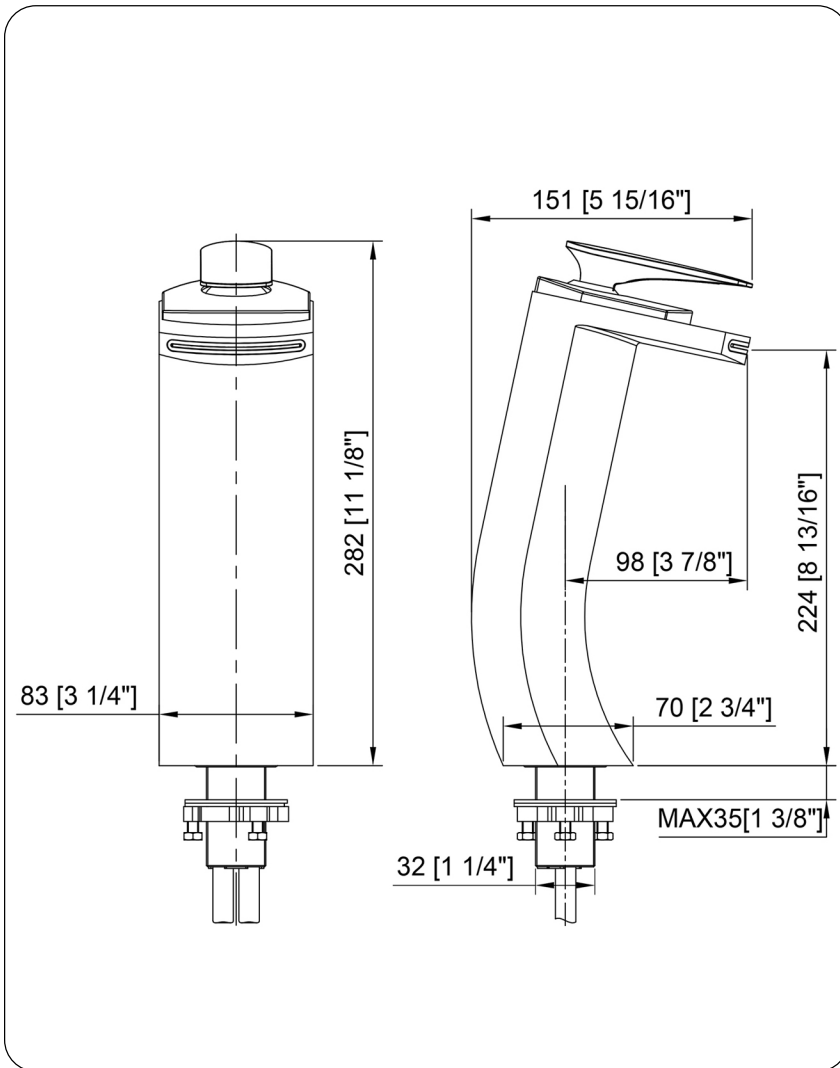

NOTES

Novatto reserves the right (1) to make changes in specifications and materials, and (2) to change or discontinue models, both without notice or obligation. Dimensions are for reference only, see www.Novatto.com for finish options and product availability.

Novatto Inc
TOLL FREE 844.404.4242
www.Novatto.com