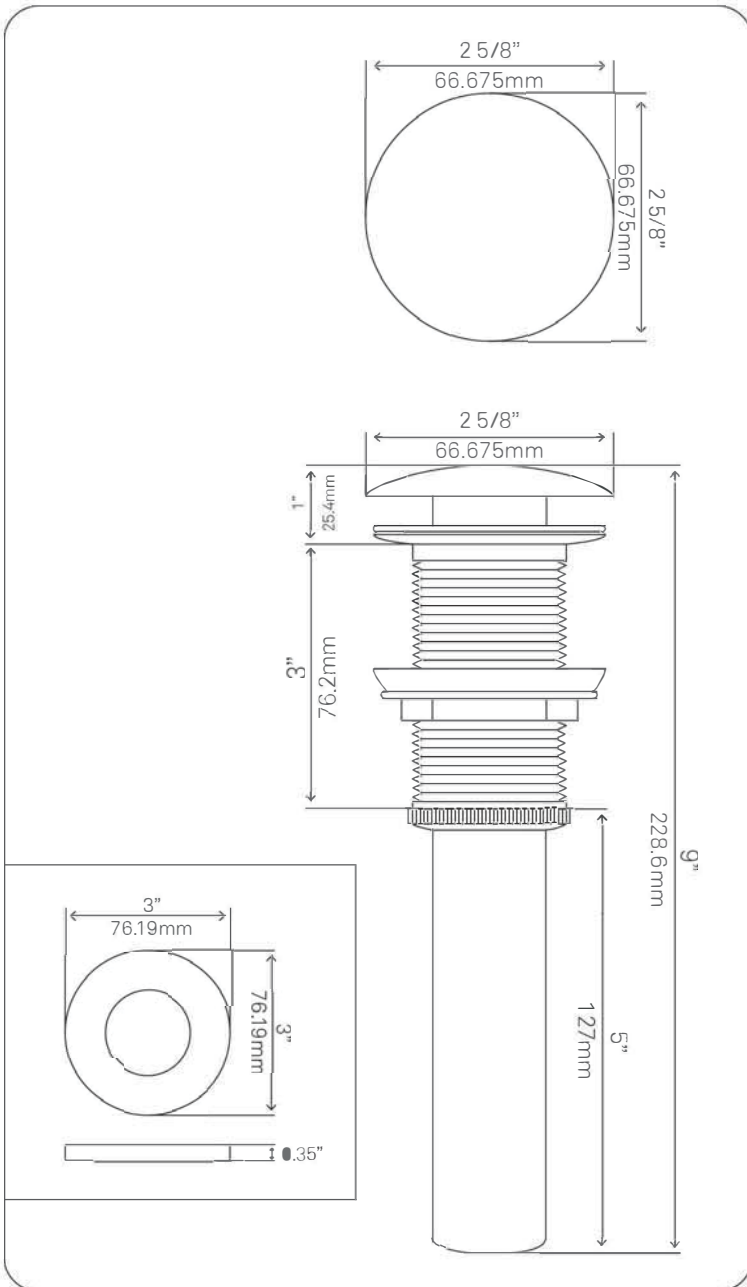

NOTES

Novatto reserves the right (1) to make changes in specifications and materials, and (2) to change or discontinue models, both without notice or obligation. Dimensions are for reference only, see www.NovattoInc.com for finish options and product availability.

Novatto Inc
TOLL FREE 844.404.4242
www.NovattoInc.com