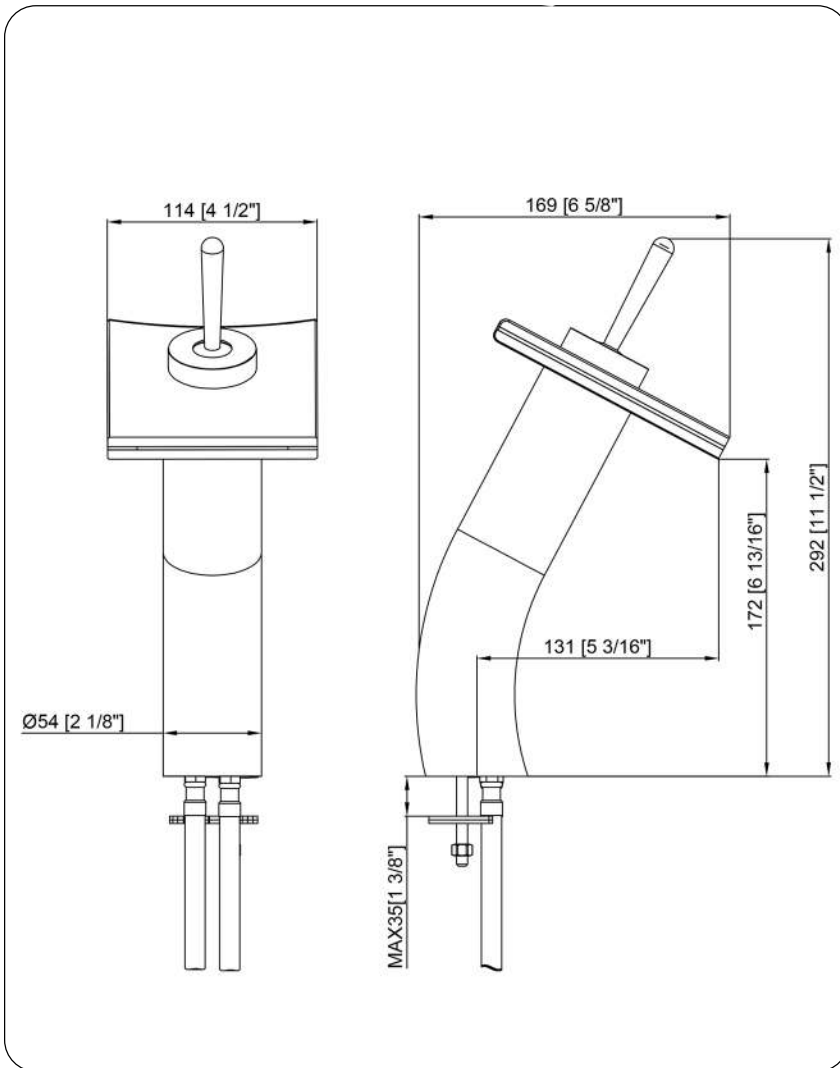

NOTES

Novatto reserves the right (1) to make changes in specifications and materials, and (2) to change or discontinue models, both without notice or obligation. Dimensions are for reference only, see www.Novatto.com for finish options and product availability.

Novatto Inc
TOLL FREE 844.404.4242
www.Novatto.com