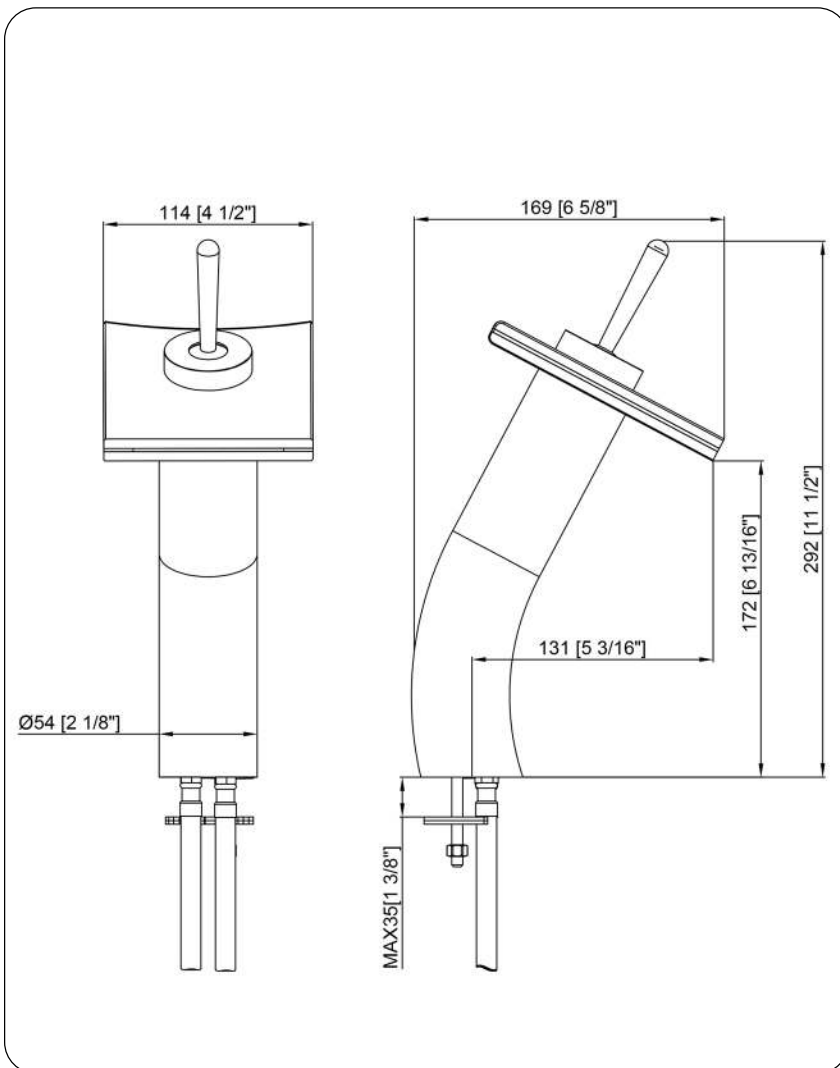

NOVATTO

GF-011BN-C SQUARED Single Lever Waterfall Vessel Faucet

Requested By: _____

Specific Features: _____

STANDARD SPECIFICATIONS:

- Brushed nickel finish with clear glass
- Single handle control
- Solid brass construction
- High pressure ceramic cartridge
- Single hole deck mount faucet installation
- 1.5-inch diameter hole required
- Spout height: 7.625-inches
- cUPC and AB1953 low lead compliant
- ASME A112.18.1-1-2011/CSA B125.1-11
- NSF 61 and NSF 372 certified
- WaterSaver option available

WARRANTY:

- Limited lifetime warranty
- See www.Novatto.com for details

COORDINATING ACCESSORIES:

- PUD-BN pop-up drain
- MR-001BN mounting ring
- Glacier Ice Restoration and Sealer kit

NOTES

Novatto reserves the right (1) to make changes in specifications and materials, and (2) to change or discontinue models, both without notice or obligation. Dimensions are for reference only, see www.Novatto.com for finish options and product availability.

Novatto Inc
TOLL FREE 844.404.4242
www.Novatto.com

NOVATTO

GF-011CH-C SQUARED Single Lever Waterfall Vessel Faucet

Requested By: _____

Specific Features: _____

STANDARD SPECIFICATIONS:

- Chrome finish with clear glass
- Single handle control
- Solid brass construction
- High pressure ceramic cartridge
- Single hole deck mount faucet installation
- 1.5-inch diameter hole required
- Spout height: 7.625-inches
- cUPC and AB1953 low lead compliant
- ASME A112.18.1-1-2011/CSA B125.1-11
- NSF 61 and NSF 372 certified
- WaterSaver option available