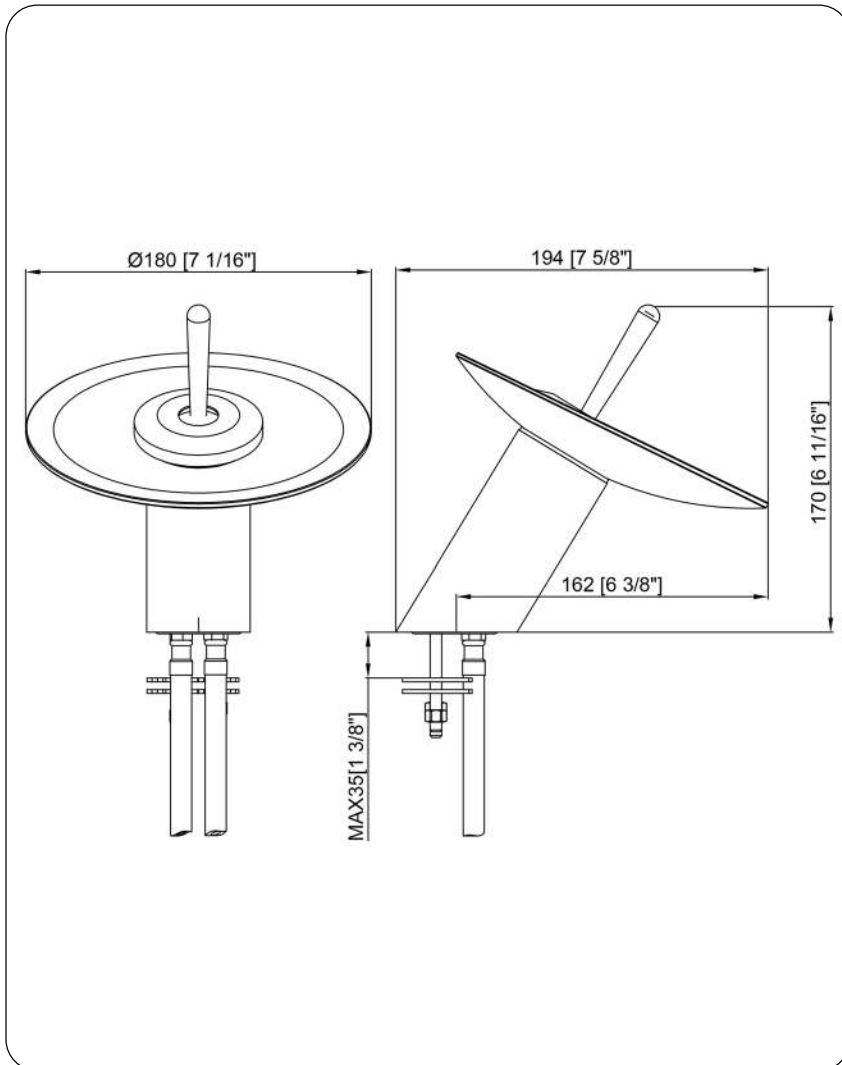

NOTES

Novatto reserves the right (1) to make changes in specifications and materials, and (2) to change or discontinue models, both without notice or obligation. Dimensions are for reference only, see www.Novatto.com for finish options and product availability.

Novatto Inc
TOLL FREE 844.404.4242
www.Novatto.com