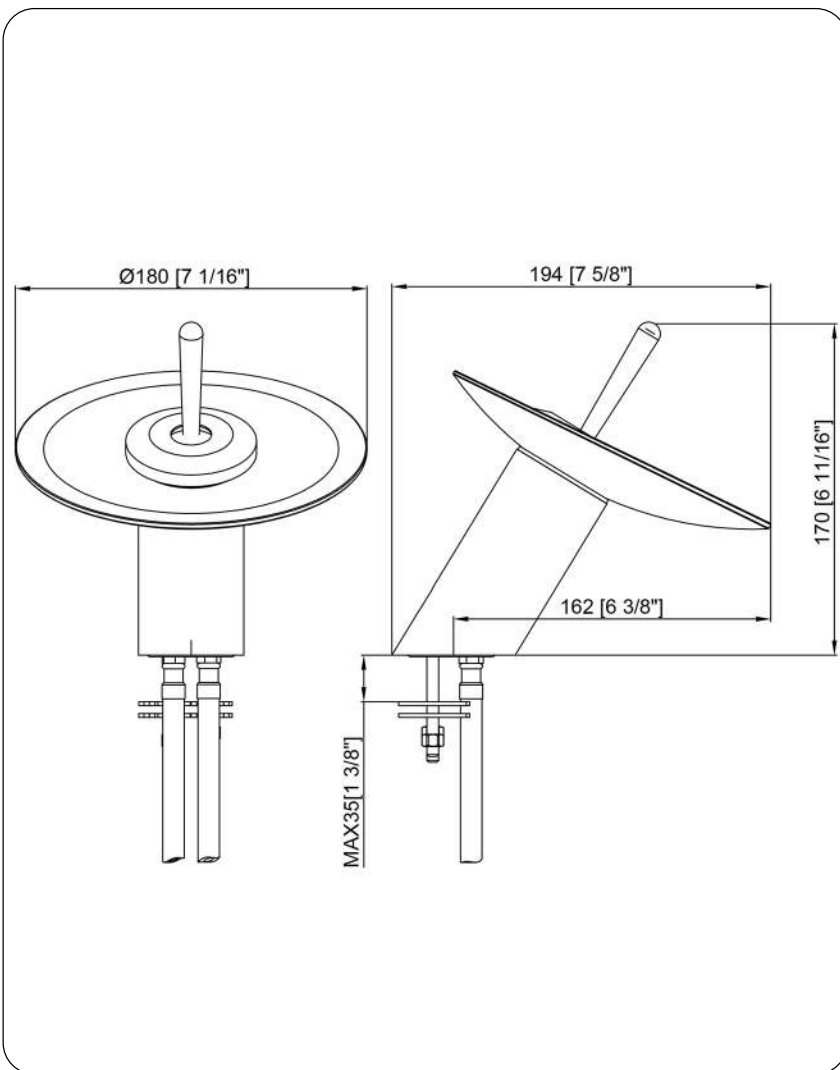

NOTES

Novatto reserves the right (1) to make changes in specifications and materials, and (2) to change or discontinue models, both without notice or obligation. Dimensions are for reference only, see www.Novatto.com for finish options and product availability.

Novatto Inc
TOLL FREE 844.404.4242
www.Novatto.com