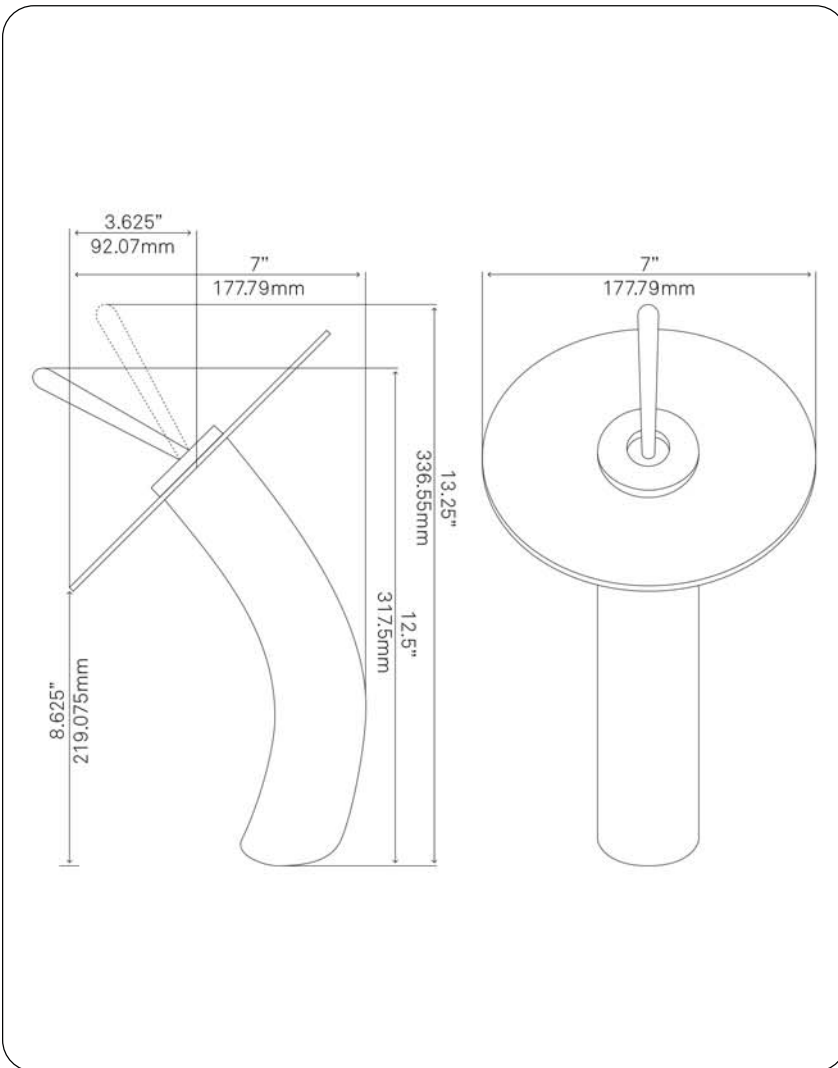

NOTES

Novatto reserves the right (1) to make changes in specifications and materials, and (2) to change or discontinue models, both without notice or obligation. Dimensions are for reference only, see www.NovattoInc.com for finish options and product availability.

Novatto Inc
TOLL FREE 844.404.4242
www.NovattoInc.com