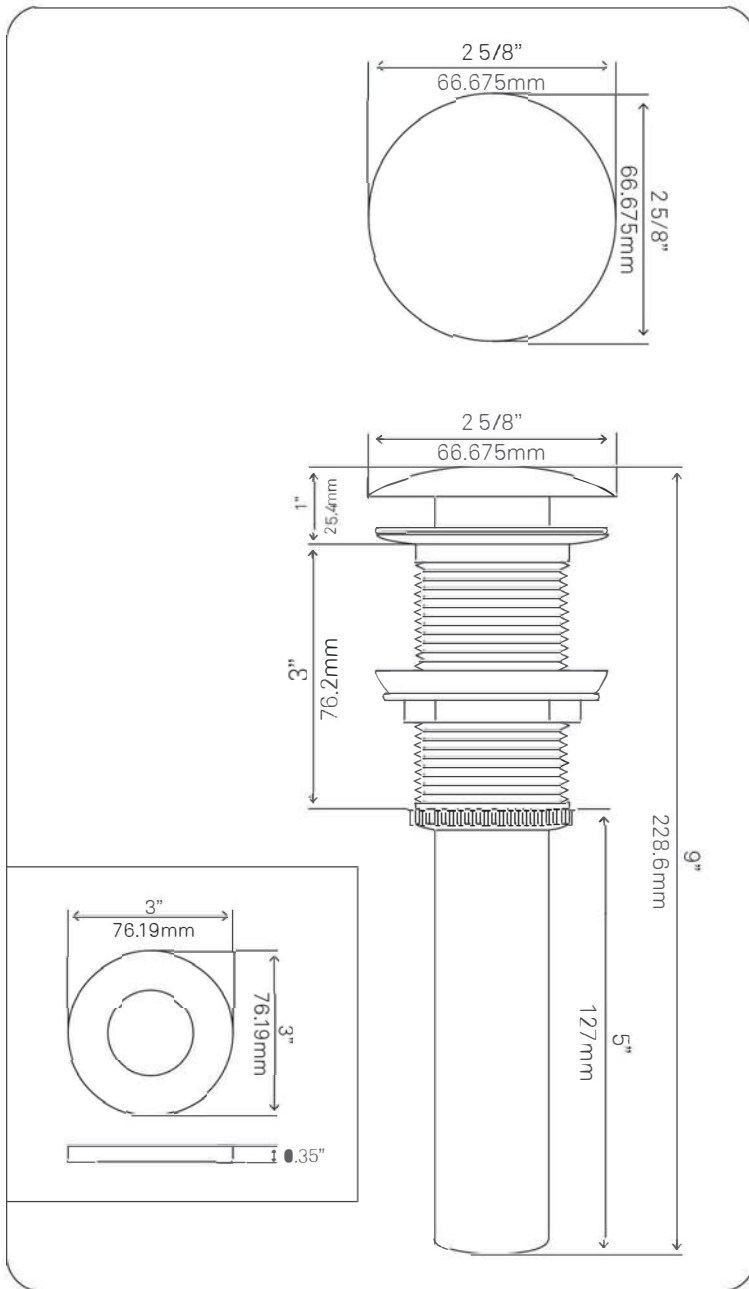

NOTES

Novatto reserves the right (1) to make changes in specifications and materials, and (2) to change or discontinue models, both without notice or obligation. Dimensions are for reference only, see www.NovattoInc.com for finish options and product availability.

Novatto Inc
TOLL FREE 844.404.4242
www.NovattoInc.com