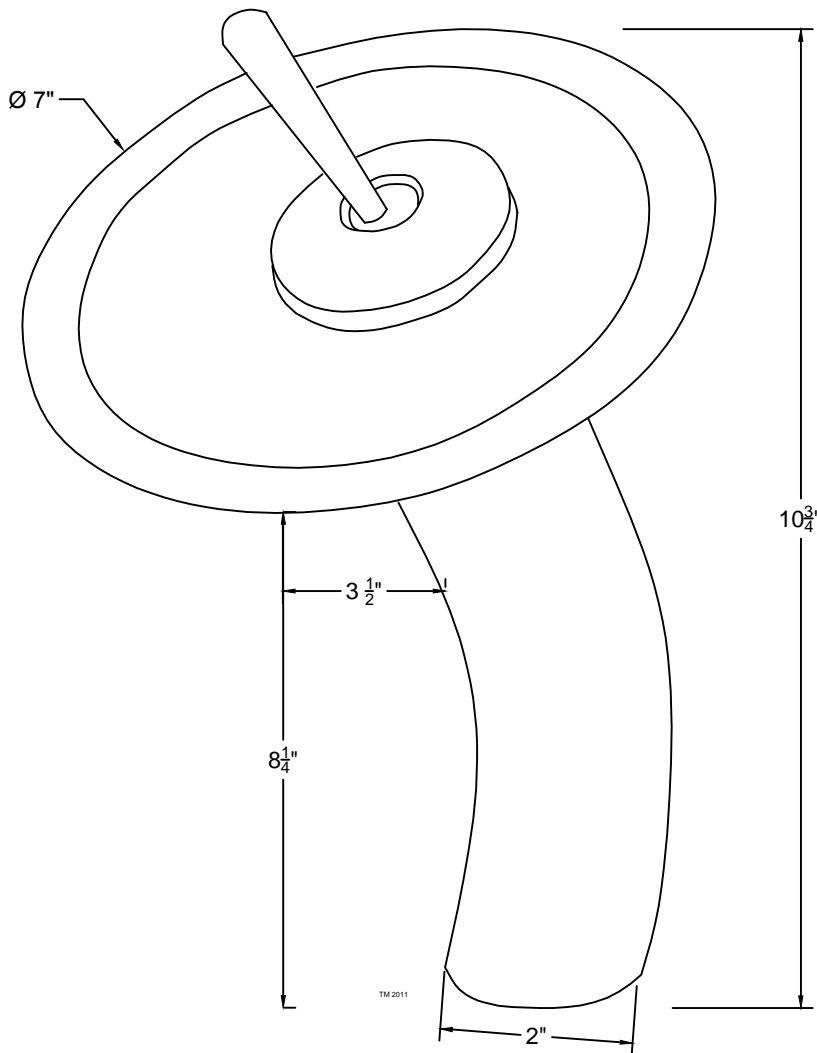

## SPECIFICATIONS

### GF-001CH-C

Details:  
High Pressure Ceramic Cartridge  
Chrome Finish  
Clear Glass

Coordinating Accessories:  
Plumbing Hoses  
Mounting Hardware

Above Counter Installation  
Lifetime Limited Warranty

#### Notes:

- Each Novatto faucet should be installed by a professional and followed by all building codes.
- Each faucet requires a 1.5" diameter hole.
- Flush out the water lines by running 3-4 gallons into a bucket **before** connecting the supply lines to the faucet.