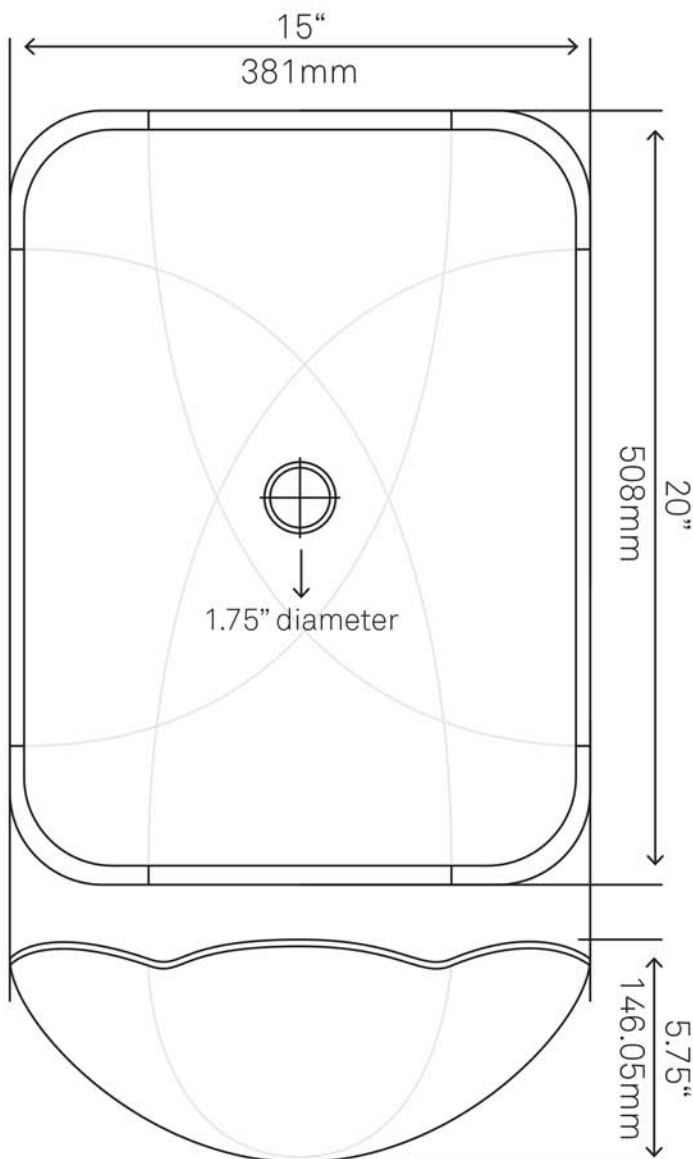

NOVATTO

GF-001BN-T FALLS Waterfall Vessel Faucet

Requested By: _____

Specific Features: _____

STANDARD SPECIFICATIONS:

- Brushed nickel finish with tea colored glass
- Single handle control
- Solid brass construction
- High pressure ceramic cartridge
- Single hole deck mount installation
- 1.5-inch diameter hole required
- cUPC and AB1953 low lead compliant
- ASME A112.18.1-1-2011/CSA B125.1-11
- NSF 61 and NSF 372 certified
- EPA WaterSense® available

Novatto Inc
TOLL FREE 844.404.4242
www.NovattoInc.com

TIS-317T MARRONE Glass Vessel Sink, Brown Glass

Requested By: _____

Specific Features: _____

STANDARD SPECIFICATIONS:

- Oblong fluted brown glass vessel
- Made with high tempered glass
- Scratch resistant and non-porous
- Designed for above counter installation
- Standard U.S. plumbing connections
- 1.75-inch drain opening
- No overflow