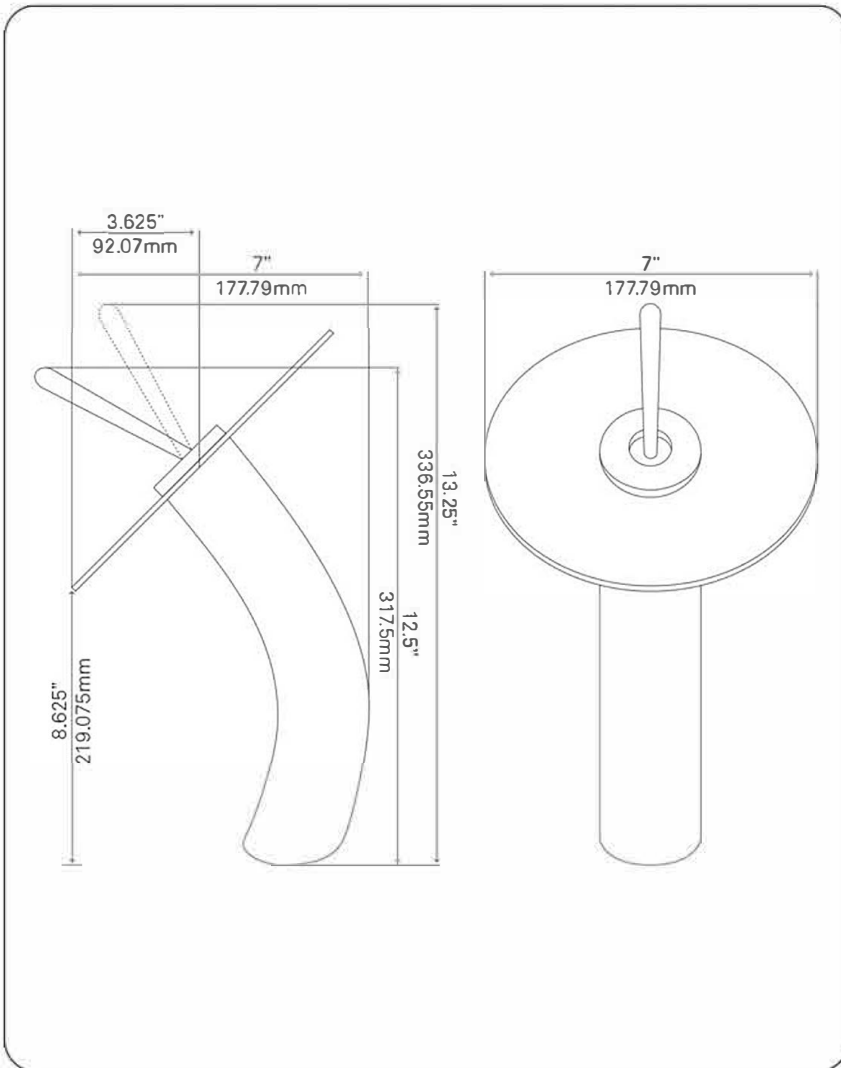

NOTES

Novatto reserves the right (1) to make changes in specifications and materials, and (2) to change or discontinue models, both without notice or obligation. Dimensions are for reference only, see www.NovattoInc.com for finish options and product availability.

Novatto Inc
TOLL FREE 844.404.4242
www.NovattoInc.com