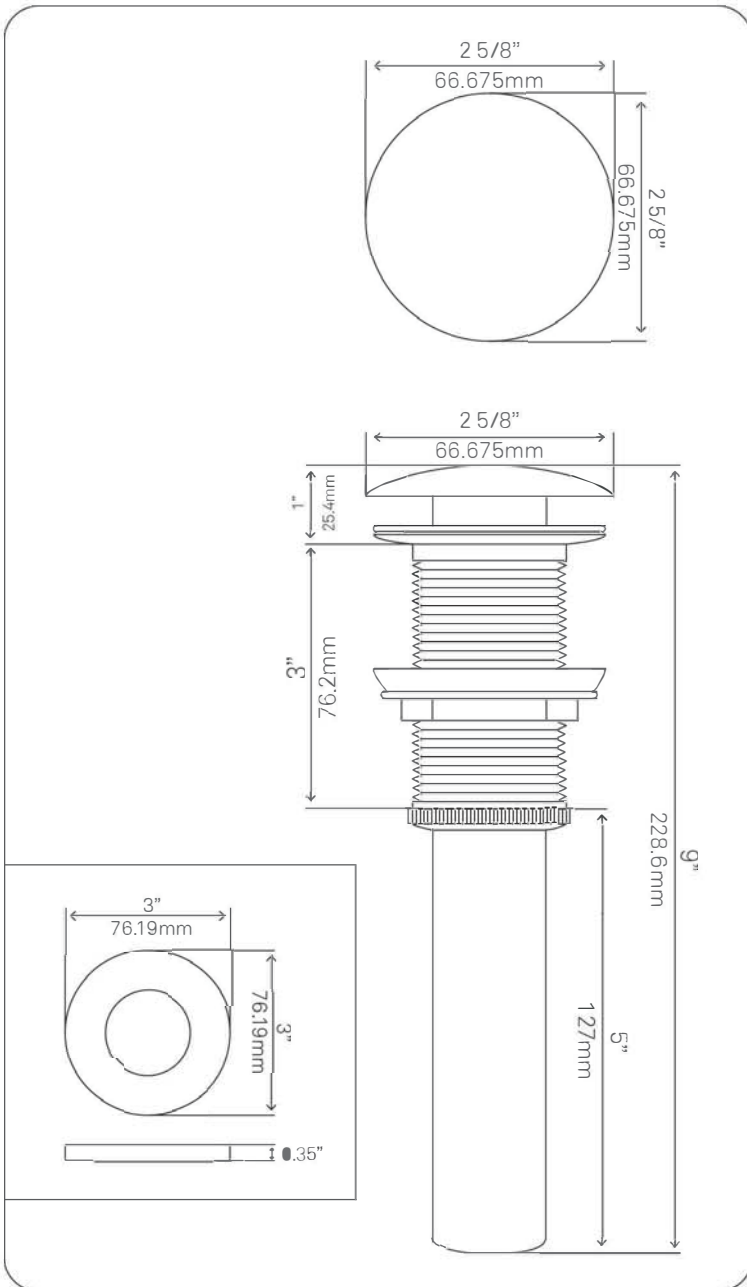

NOTES

Novatto reserves the right (1) to make changes in specifications and materials, and (2) to change or discontinue models, both without notice or obligation. Dimensions are for reference only, see www.NovattoInc.com for finish options and product availability.

Novatto Inc
TOLL FREE 844.404.4242
www.NovattoInc.com