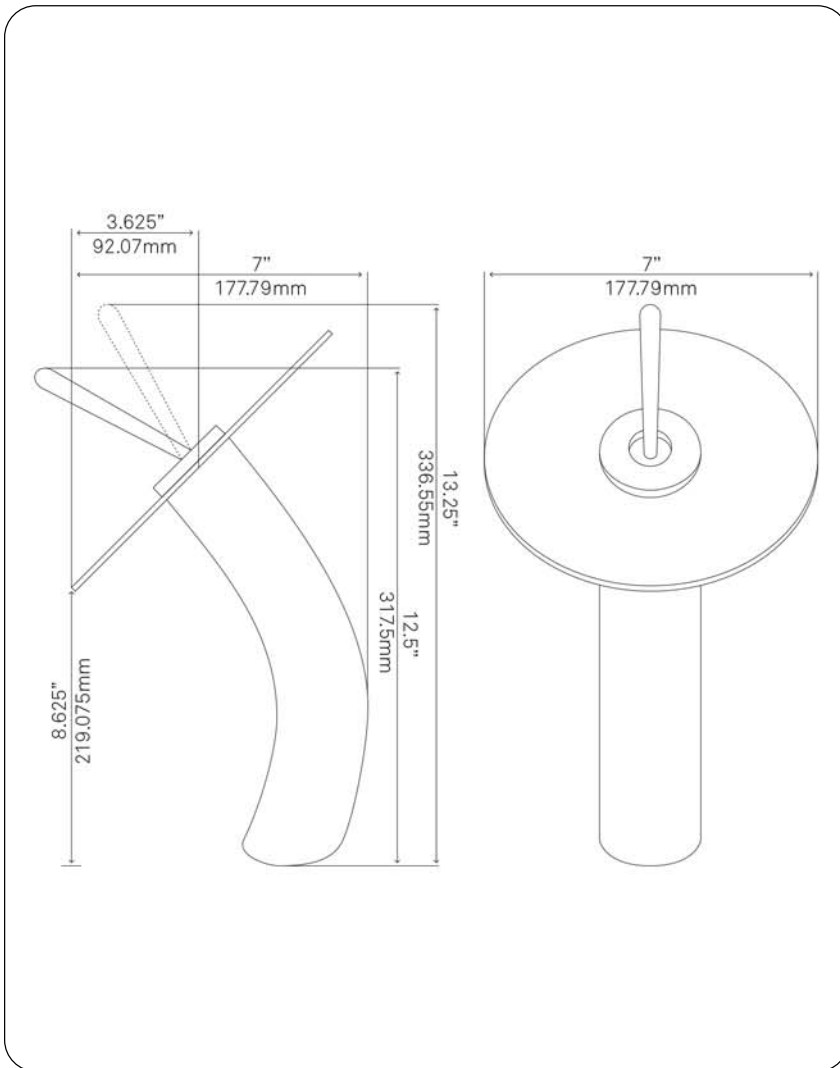

NOTES

Novatto reserves the right (1) to make changes in specifications and materials, and (2) to change or discontinue models, both without notice or obligation. Dimensions are for reference only, see www.NovattoInc.com for finish options and product availability.

Novatto Inc
TOLL FREE 844.404.4242
www.NovattoInc.com