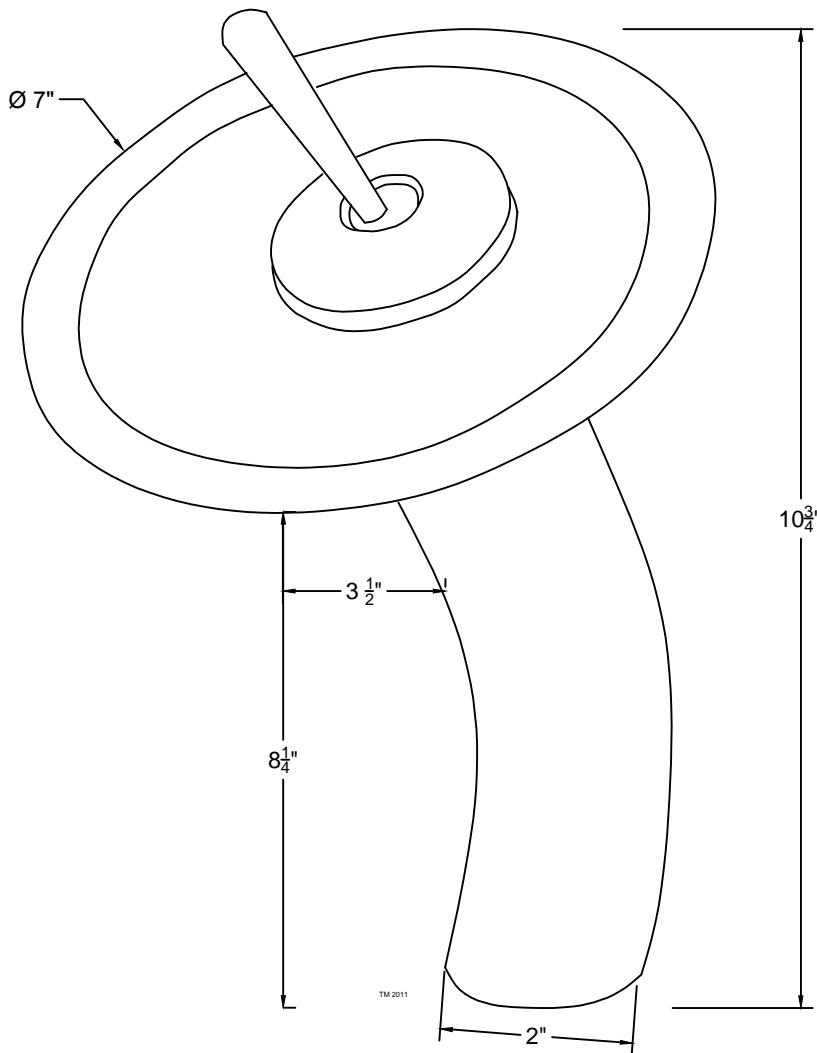

## GF-001BN-C

Details:  
High Pressure Ceramic Cartridge  
Brushed Nickel Finish  
Clear Glass

Coordinating Accessories:  
Plumbing Hoses  
Mounting Hardware

Above Counter Installation  
Lifetime Limited Warranty

### Notes:

- Each Novatto faucet should be installed by a professional and followed by all building codes.
- Each faucet requires a 1.5" diameter hole.
- Flush out the water lines by running 3-4 gallons into a bucket **before** connecting the supply lines to the faucet.