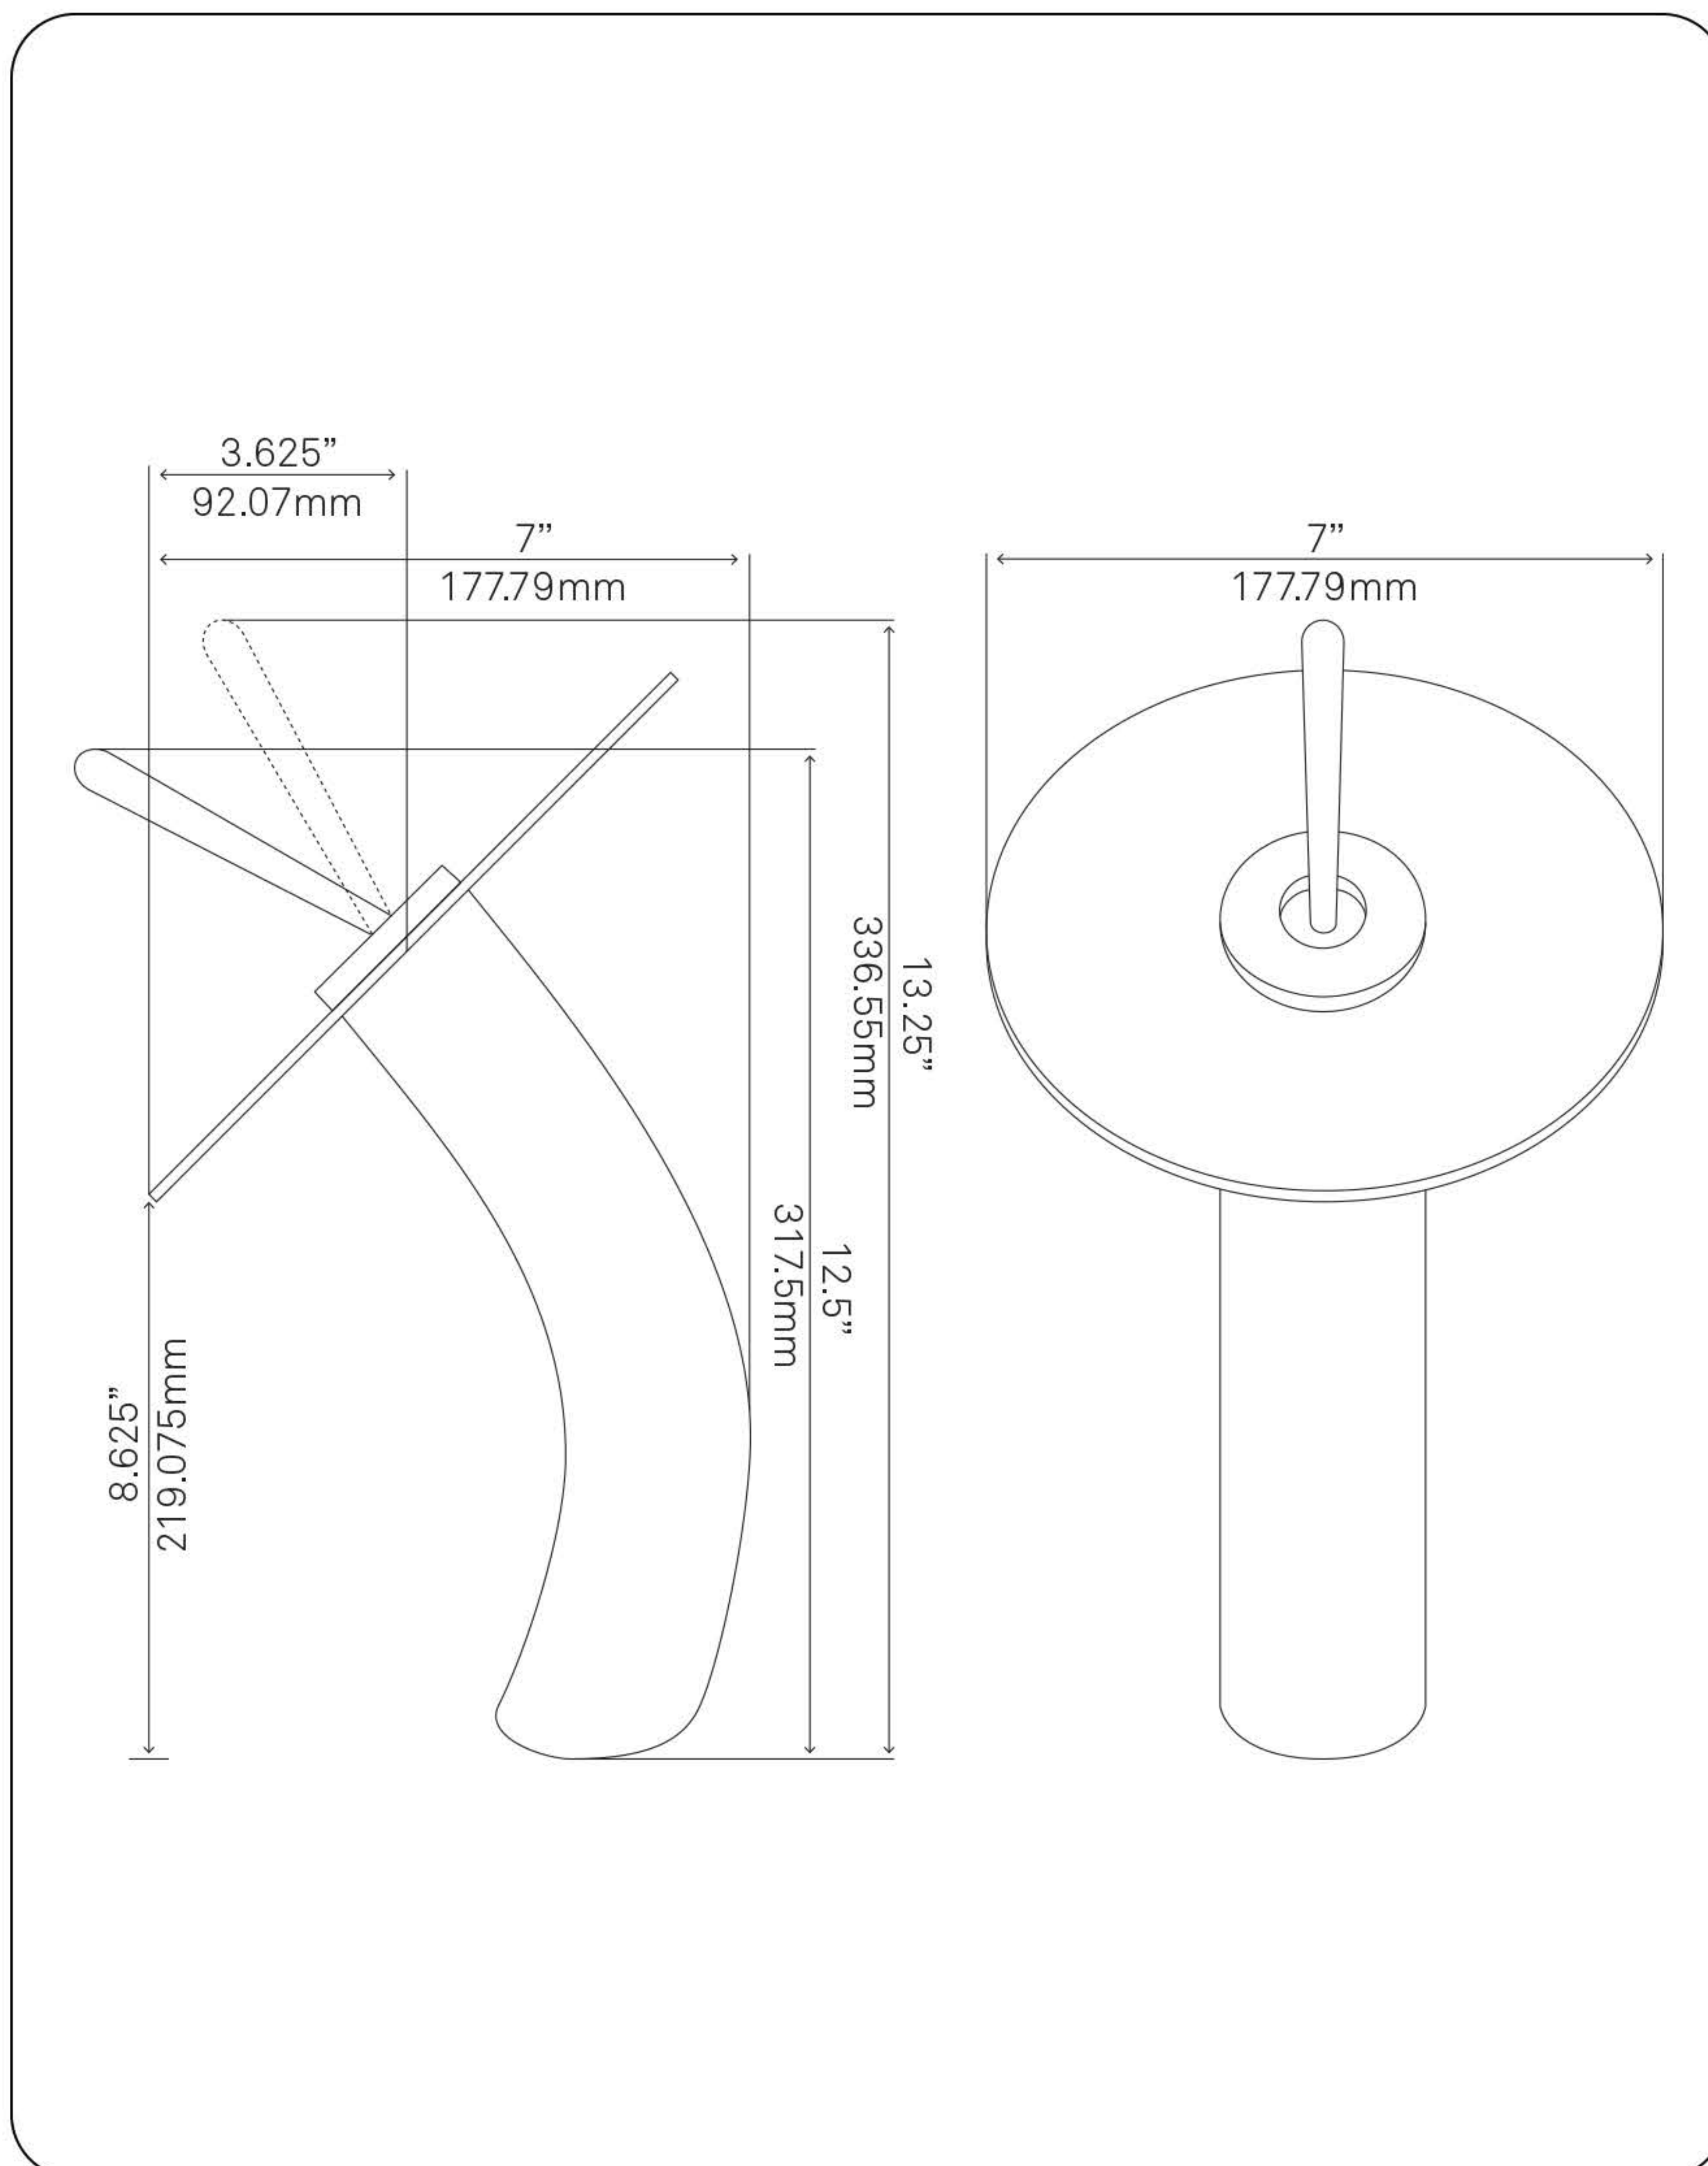

NOTES

Novatto reserves the right (1) to make changes in specifications and materials, and (2) to change or discontinue models, both without notice or obligation. Dimensions are for reference only, see www.NovattoInc.com for finish options and product availability.

Novatto Inc
TOLL FREE 844.404.4242
www.NovattoInc.com