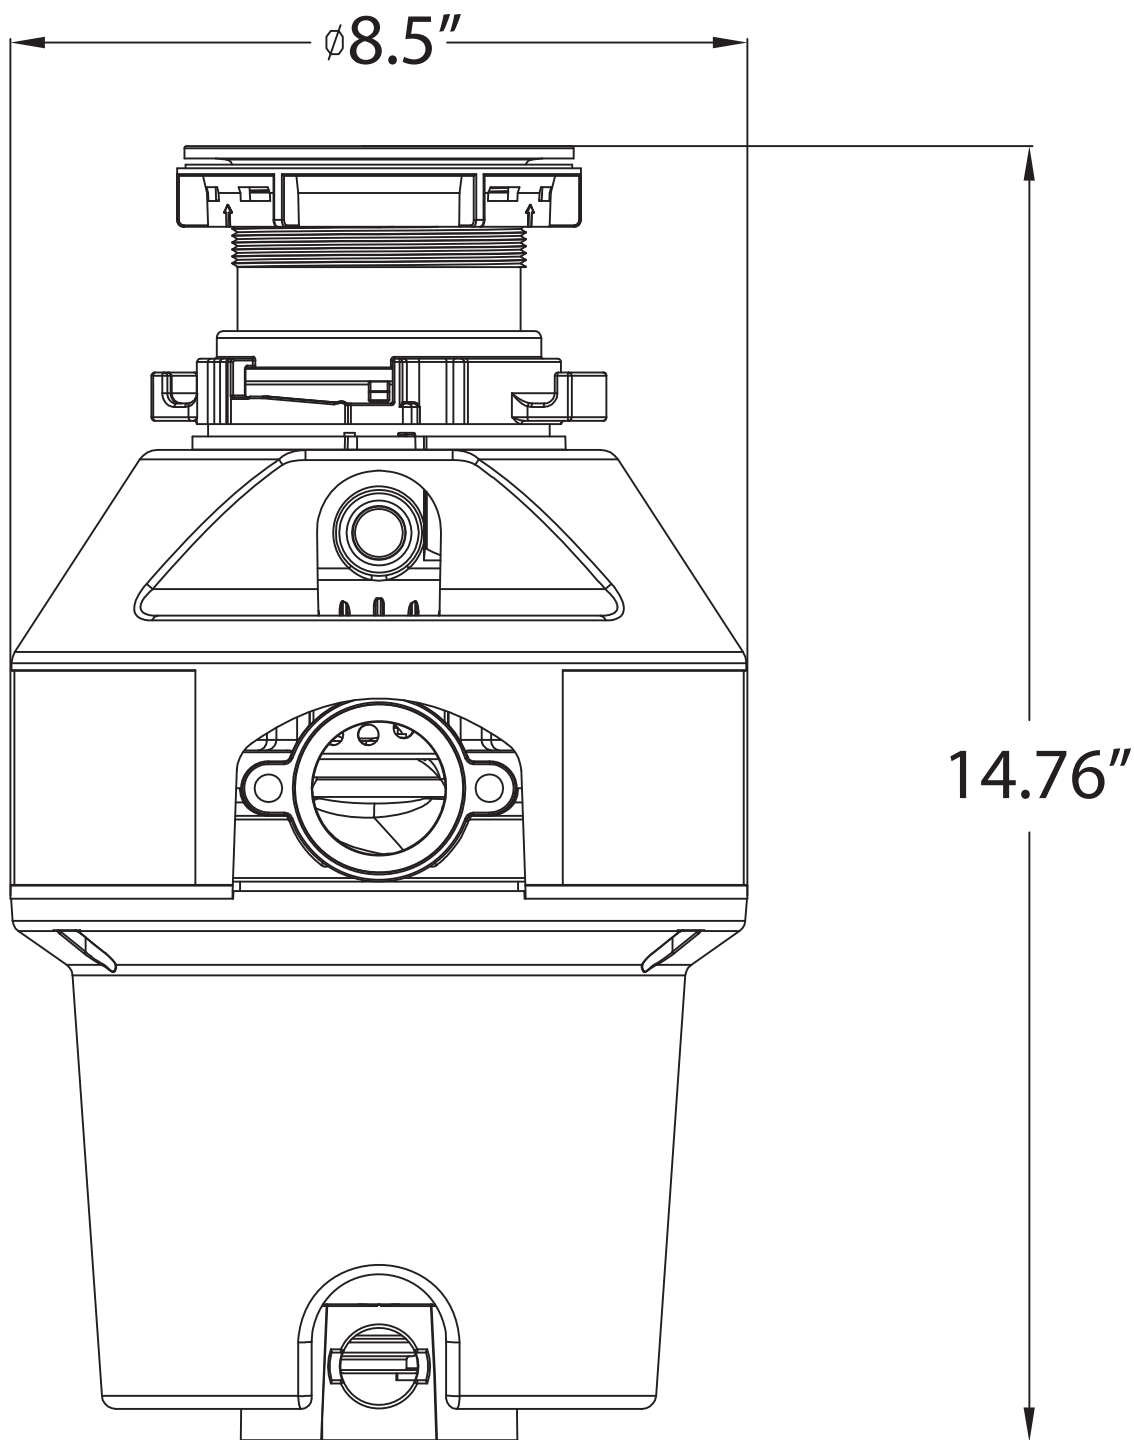

MEDUSA

WASTE DISPOSAL / GD-AZ034

3/4 HORSEPOWER
POWERFUL CONTINUOUS FEED

STAINLESS STEEL
JAM RESISTANT BLADES

HASSLE FREE
INSTALL & OPERATION

RHINO ALLOY™ Certified

This product meets the standards and guidelines set forth by RHINO ALLOY™.