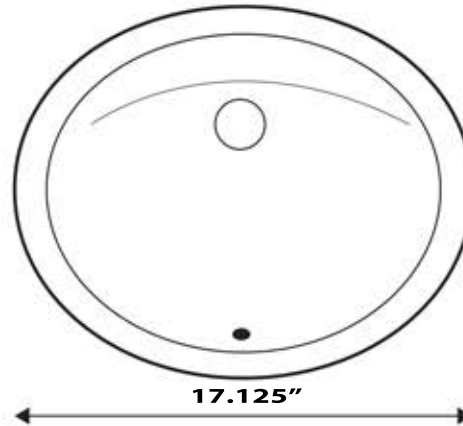

**Great Point Collection**  
 Vitreous China Bath Undermount Sinks

**MODEL:**  
**GB-15x12-W**

13.75"

17.125"

UNDERSIDE

Overall Dimensions	Large Bowl	Drain	Depth	Overflow
17.125" x 13.75"	15" x 12.25"	1.5"	5.5" , 7"	Yes

**FEATURES**

- Nominal Dimensions - actual may vary by 1/4"
- Template not included - custom template required
- Vitreous China undermount with porcelain enamel glaze
- Limited Lifetime Manufacturers Warranty
- With Overflow