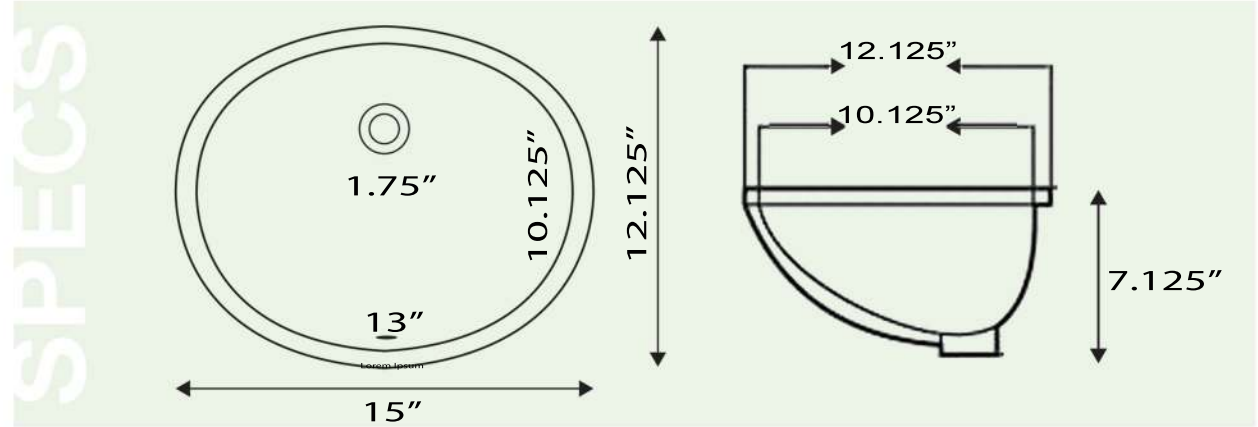

# Nantucket

S I N K S

MODEL:

**GB-13X10-W**

www.NantucketSinksUSA.com

info@nantucketsinksusa.com

OVERALL DIMENSIONS	INTERIOR BOWL	DRAIN OPENING	BOWL DEPTH	OVERFLOW
15" x 12.125"	13" x 10.125"	1.75"	6.125, 7.125"	Yes

## FEATURES:

- Vitreous China undermount with porcelain enamel glaze; easy to clean
- With Overflow - Drain not included
- Limited lifetime manufacturer's warranty
- Fits a 17" cabinet base minimum
- 1.75" Standard drain not included
- Nominal Dimensions - actual may vary by 1/4"
- Template not included - custom template required