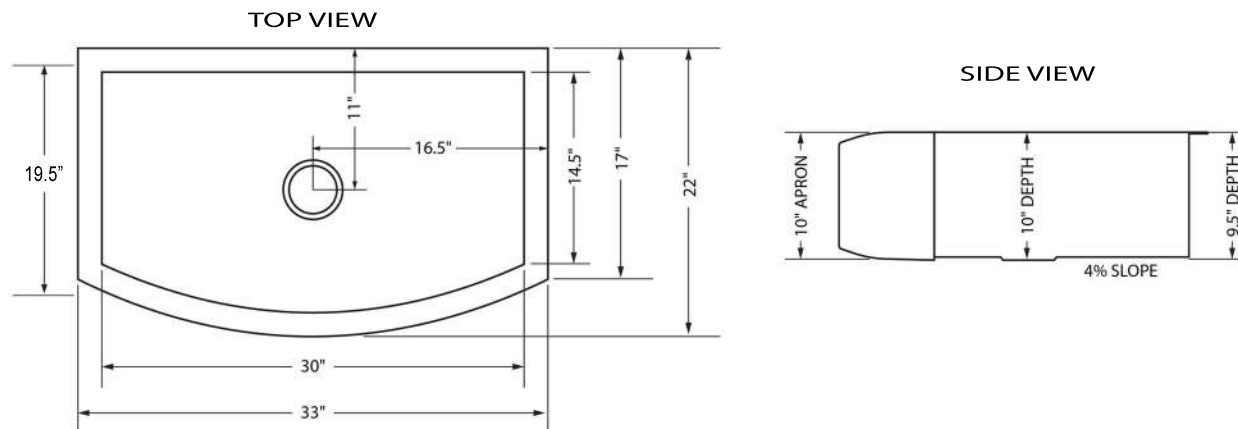

## Hand-Hammered Stainless Steel Farmhouse Apron Sink

MODEL:  
**FSSH3322**

Overall Dimensions	Interior Bowl	Apron Height	Bowl Depth	Drain Dimensions
33" x 22" x 10"	30" X 14.5" SIDES 30" X 19.5" FRONT	10 "	9.5" - 10"	3.5" Opening

### Please Be Advised

- (Nominal Dimensions\*) Actual Dimensions may vary by 1/4"
- Template Not included
- Apron Base Cabinet Required - Minimum 36" recommended