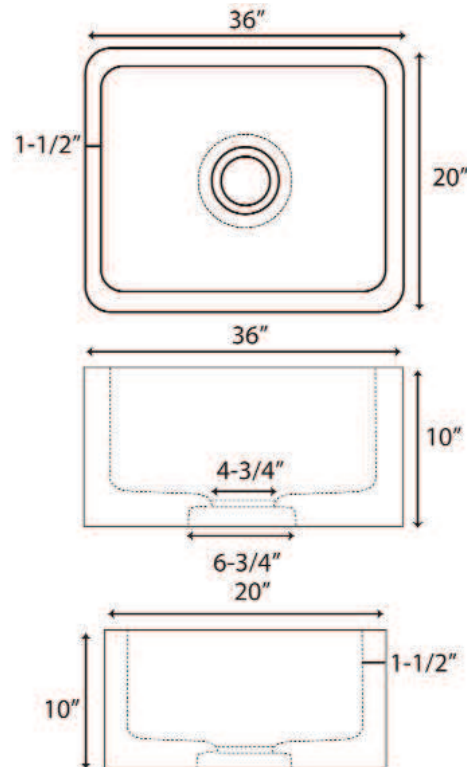

Finishes:

GPBG Polished Blue Gray Granite
GPBL Polished Black Granite

Dimensions of fixture are nominal and may vary slightly. Dimensions and specifications subject to change without notice.