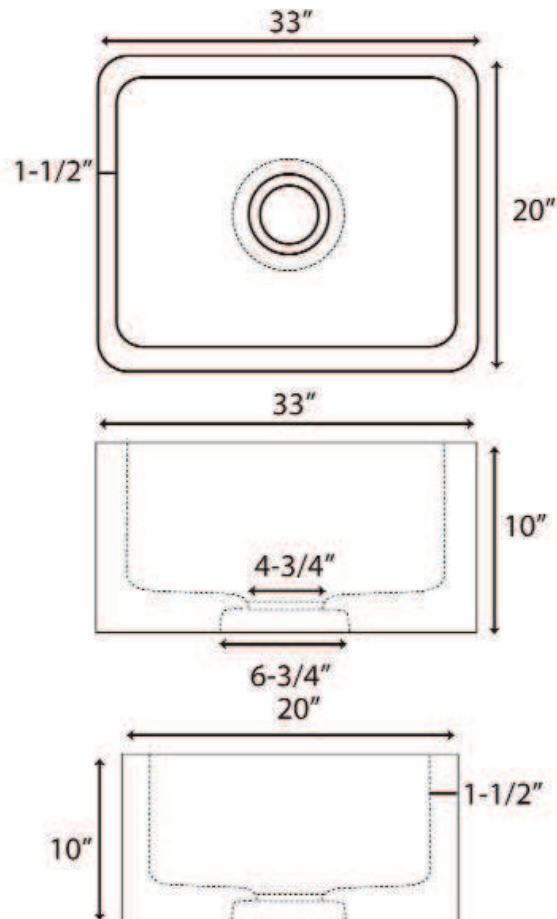

**33" ACANTHA SINGLE
BOWL FARMER SINK**

Cat. No
FSGSB4032

W: 33"
D: 20"
H: 10"

***Please do NOT cut hole without
template or actual product.**

Interior Dimensions:

Basin Interior: 30" W x 17" D
Basin Depth: 8-1/2"

Features:

- ▶ Crafted from natural, hand-carved granite
- ▶ Easy to clean
- ▶ Each individual stone sink is unique and varies
- ▶ Standard 3-1/2" drain opening fits most drains and disposals
- ▶ We recommend sealing with StoneTech sealer before use
- ▶ Optional support bars sold separately
- ▶ No faucet holes
- ▶ Available in Polished Black Granite only

Dimensions of fixture are nominal and may vary slightly. Dimensions and specifications subject to change without notice.