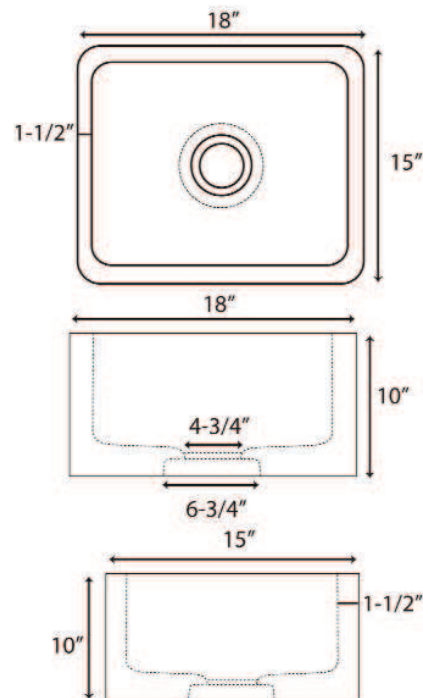

**18" ABRAMS POLISHED  
GRANITE FARMER SINK**

Cat. No  
FSGSB4024

W: 18"  
D: 15"  
H: 10"

**\*Please do NOT cut hole without  
template or actual product.**

**Interior Dimensions:**

Basin Interior: 15" W x 12" D  
Basin Depth: 7"

**Features:**

- ▶ Crafted from natural granite
- ▶ Easy to clean
- ▶ Polished apron on all four sides
- ▶ Each individual stone sink is unique and varies
- ▶ Standard 3-1/2" drain opening fits most drains and disposals
- ▶ We recommend sealing with StoneTech sealer before use
- ▶ Optional support bars sold separately
- ▶ No faucet holes
- ▶ Available in 2 finishes

**Finishes:**

**GPBG** Polished Blue Gray Granite  
**GPBL** Polished Black Granite

Dimensions of fixture are nominal and may vary slightly. Dimensions and specifications subject to change without notice.