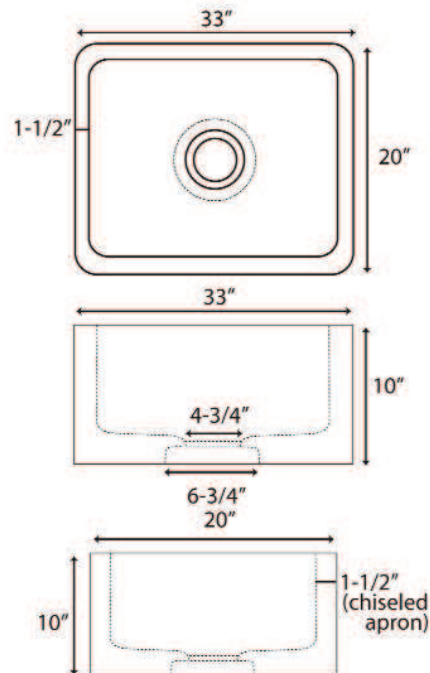

Finishes:

GPBL Polished Black Granite
GPBG Polished Blue Granite

Dimensions of fixture are nominal and may vary slightly. Dimensions and specifications subject to change without notice.