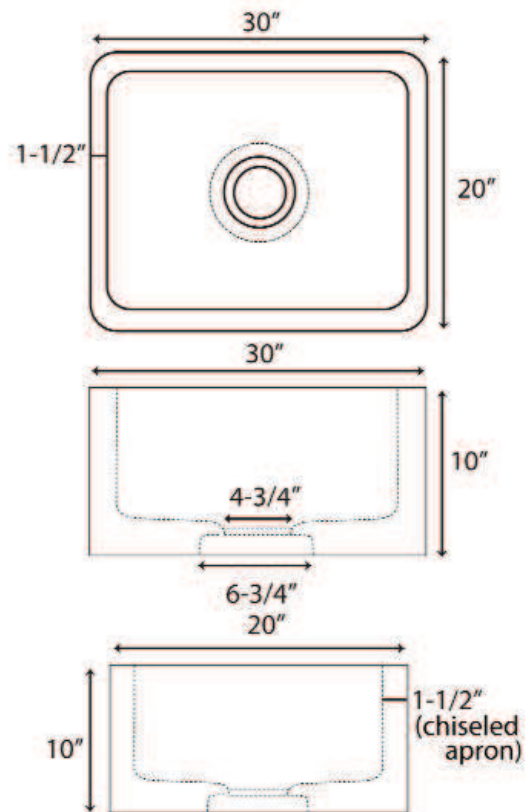

**30" BIRGITTA SINGLE
BOWL FARMER SINK**

Cat. No
FSGSB4014

W: 30"
D: 20"
H: 10"

***Please do NOT cut hole without
template or actual product.**

Interior Dimensions:

Basin Interior: 24" W x 14" D
Basin Depth: 8-1/2"

Features:

- ▶ Crafted from natural granite
- ▶ Easy to clean
- ▶ Polished interior and exterior
- ▶ Each individual stone sink is unique and varies
- ▶ Standard 3-1/2" drain opening fits most drains and disposals
- ▶ We recommend sealing with StoneTech sealer before use
- ▶ Optional support bars sold separately
- ▶ Unpolished naturally chiseled apron front
- ▶ No faucet holes
- ▶ Available in Polished Black Granite only

Dimensions of fixture are nominal and may vary slightly. Dimensions and specifications subject to change without notice.