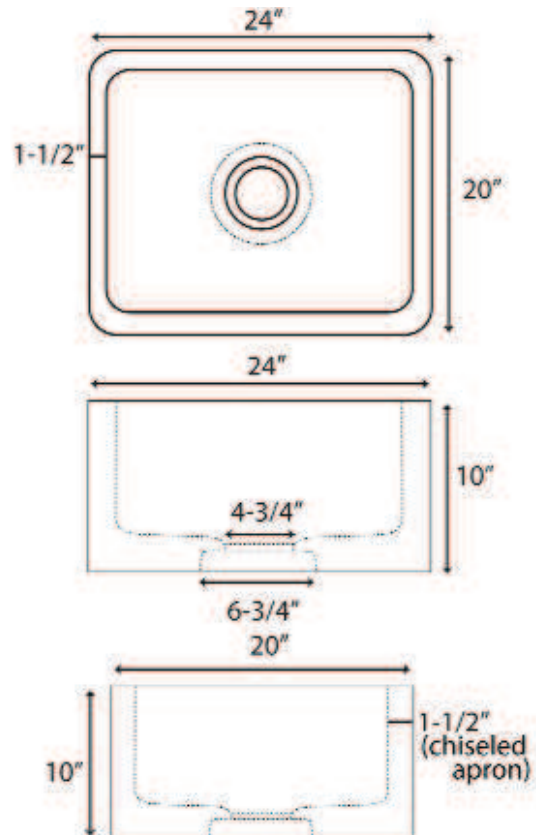

**24" BIRGITTA SINGLE
BOWL FARMER SINK**

Cat. No
FSGSB4012

W: 24"
D: 20"
H: 10"

***Please do NOT cut hole without
template or actual product.**

Interior Dimensions:

Basin Interior: 18" W x 14" D
Basin Depth: 8-1/2"

Features:

- ▶ Crafted from natural granite
- ▶ Easy to clean
- ▶ Polished interior and exterior
- ▶ Each individual stone sink is unique and varies
- ▶ Standard 3-1/2" drain opening fits most drains and disposals
- ▶ We recommend sealing with StoneTech sealer before use
- ▶ Optional support bars sold separately
- ▶ Unpolished naturally chiseled apron front
- ▶ No faucet holes
- ▶ Available in Polished Black Granite only

Dimensions of fixture are nominal and may vary slightly. Dimensions and specifications subject to change without notice.