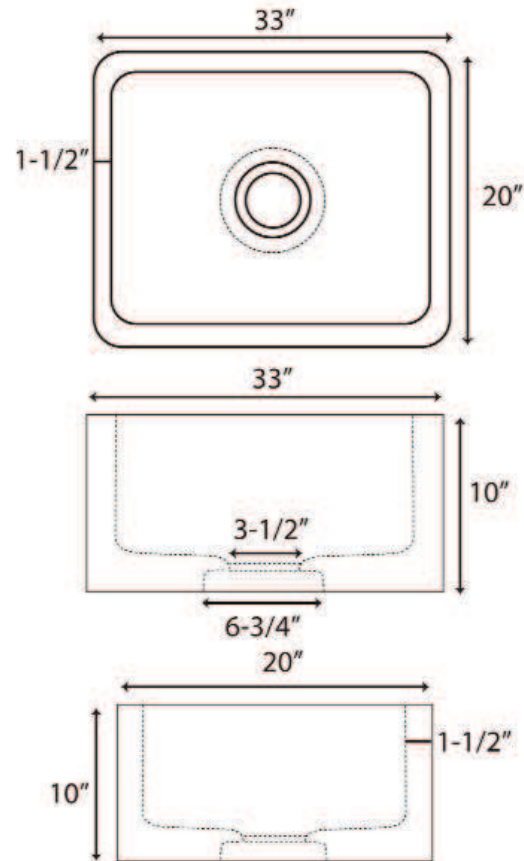

**33" ANKRA SINGLE
BOWL FARMER SINK**

Cat. No
FSGSB4002

W: 33"
D: 20"
H: 10"

***Please do NOT cut hole without
template or actual product.**

Interior Dimensions:

Basin Interior: 30" W x 17" D
Basin Depth: 8-1/2"

Dimensions of fixture are nominal and may vary slightly. Dimensions and specifications subject to change without notice.