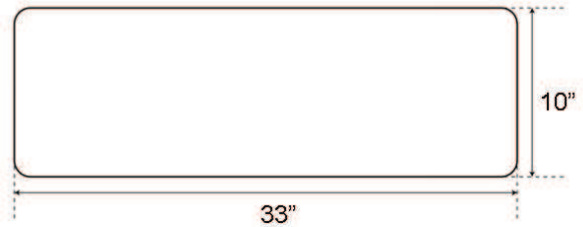

**33" LANGLEY DOUBLE
BOWL FARMER SINK**

Cat. No
FSDB1530

W: 33"
D: 18"
H: 10"

***Please do NOT cut hole without
template or actual product.**

Interior Bowl Dimensions:

Basin Interior: 15 1/2" W x 17" D
Basin Depth: 8"

Features:

- ▶ Constructed of fine fireclay for beauty and durability
- ▶ Fireclay provides a smooth, waveless surface
- ▶ Non-porous surface resists heat, stains and cracking
- ▶ 7/8" rim
- ▶ Sink is finished on three sides
- ▶ Features 2 bowls of the same size
- ▶ Drain sold separately

Colors

WH White
BQ Bisque

Dimensions of fixture are nominal and may vary within the range of tolerances established by ANSI Standard A112.19.2. Dimensions and specifications subject to change without notice.