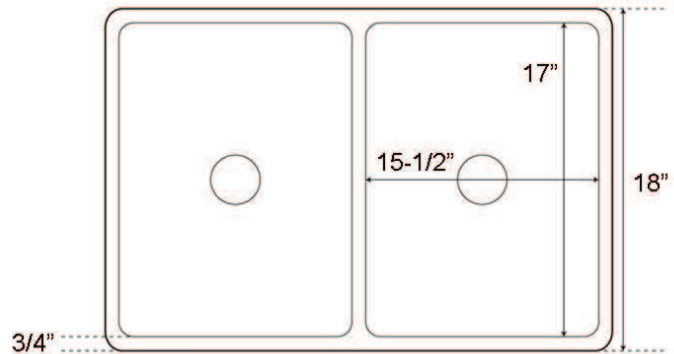

**33" LANGLEY DOUBLE
BOWL FARMER SINK**

Cat. No
FSDB1530

W: 33"
D: 18"
H: 10"

***Please do NOT cut hole without
template or actual product.**

Interior Bowl Dimensions:

Basin Interior: 15 1/2" W x 17" D
Basin Depth: 8"

Features:

- ▶ Constructed of fine fireclay for beauty and durability
- ▶ Fireclay provides a smooth, waveless surface
- ▶ Non-porous surface resists heat, stains and cracking
- ▶ 7/8" rim
- ▶ Sink is finished on three sides
- ▶ Features 2 bowls of the same size
- ▶ Drain sold separately

Colors

WH White
BQ Bisque

Dimensions of fixture are nominal and may vary within the range of tolerances established by ANSI Standard A112.19.2. Dimensions and specifications subject to change without notice.