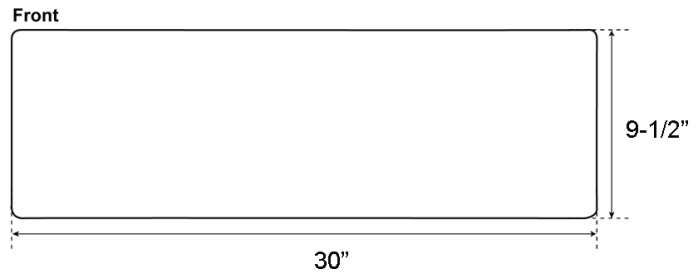

**30" BENTLEY SINGLE
BOWL FARMER SINK**

Cat. No
FSCSB3122-SAC

W: 30"
D: 22"
H: 9-1/2"

***Please do NOT cut hole without
template or actual product.**

Interior Dimensions:

Basin Interior: 27" W x 18" D

Features:

- ▶ Constructed of solid 16 gauge copper
- ▶ Hammered front
- ▶ Rounded interior corners easy for cleaning
- ▶ Sink bowl has no internal welds
- ▶ Sink bottom angled to drainage
- ▶ Accommodates 3-1/2" drain
- ▶ Patina applied to copper using French hot process
- ▶ Hand polished finish
- ▶ Copper is a living finish and will patina over time

Finish:

SAC Smooth Antique Copper

Dimensions of fixture are nominal and may vary within the range of tolerances established by ANSI Standard A112.19.2. Dimensions and specifications subject to change without notice.