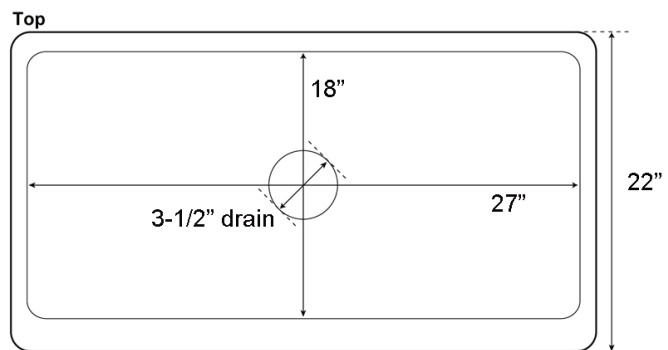

**30" BENTLEY SINGLE
BOWL FARMER SINK**

Cat. No
FSCSB3122-SAC

W: 30"
D: 22"
H: 9-1/2"

***Please do NOT cut hole without
template or actual product.**

Interior Dimensions:

Basin Interior: 27" W x 18" D

Features:

- ▶ Constructed of solid 16 gauge copper
- ▶ Hammered front
- ▶ Rounded interior corners easy for cleaning
- ▶ Sink bowl has no internal welds
- ▶ Sink bottom angled to drainage
- ▶ Accommodates 3-1/2" drain
- ▶ Patina applied to copper using French hot process
- ▶ Hand polished finish
- ▶ Copper is a living finish and will patina over time

Finish:

SAC Smooth Antique Copper

Dimensions of fixture are nominal and may vary within the range of tolerances established by ANSI Standard A112.19.2. Dimensions and specifications subject to change without notice.