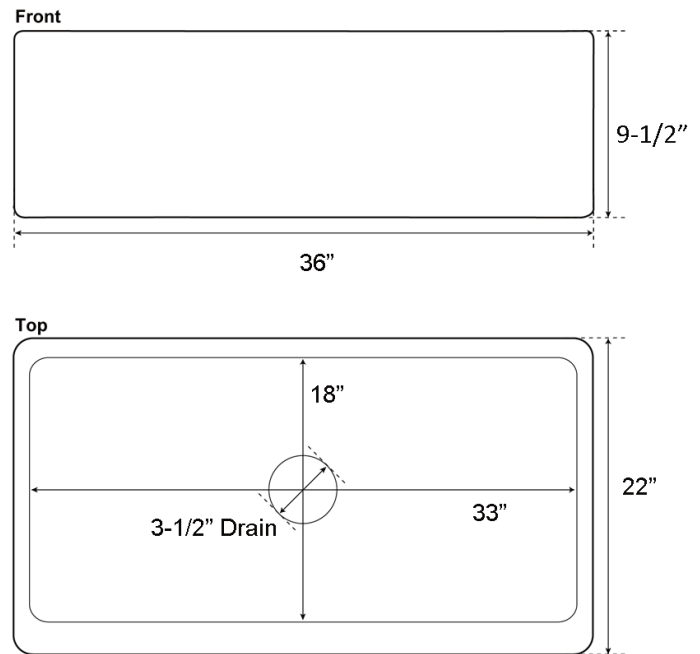

**36" AVENA SINGLE
BOWL FARMER SINK**

Cat. No
FSCSB3118

W: 36"
D: 22"
H: 9-1/2"

***Please do NOT cut hole without
template or actual product.**

Interior Dimensions:

Basin Interior: 33" W x 18" D

Features:

- ▶ Constructed of solid 16 gauge copper
- ▶ Hammered front
- ▶ Rounded interior corners easy for cleaning
- ▶ Sink bowl has no internal welds
- ▶ Sink bottom angled to drainage
- ▶ Accommodates 3-1/2" drain
- ▶ Patina applied to copper using French hot process
- ▶ Hand polished finish
- ▶ Copper is a living finish and will patina over time

Finish:

AC Antique Copper

Dimensions of fixture are nominal and may vary within the range of tolerances established by ANSI Standard A112.19.2. Dimensions and specifications subject to change without notice.