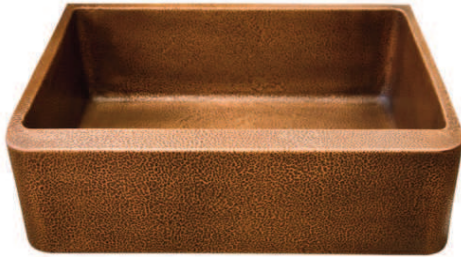

**36" AVENA SINGLE
BOWL FARMER SINK**

Cat. No
FSCSB3118

W: 36"
D: 22"
H: 9-1/2"

***Please do NOT cut hole without
template or actual product.**

Interior Dimensions:

Basin Interior: 33" W x 18" D

Features:

- ▶ Constructed of solid 16 gauge copper
- ▶ Hammered front
- ▶ Rounded interior corners easy for cleaning
- ▶ Sink bowl has no internal welds
- ▶ Sink bottom angled to drainage
- ▶ Accommodates 3-1/2" drain
- ▶ Patina applied to copper using French hot process
- ▶ Hand polished finish
- ▶ Copper is a living finish and will patina over time