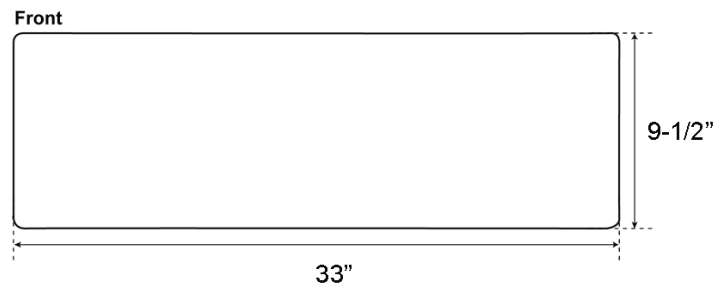

**33" AVENA SINGLE
BOWL FARMER SINK**

Cat. No
FSCSB3116

W: 33"
D: 22"
H: 9-1/2"

***Please do NOT cut hole without
template or actual product.**

Interior Dimensions:

Basin Interior: 30" W x 18" D

Features:

- ▶ Constructed of solid 16 gauge copper
- ▶ Hammered front
- ▶ Rounded interior corners easy for cleaning
- ▶ Sink bowl has no internal welds
- ▶ Sink bottom angled to drainage
- ▶ Accommodates 3-1/2" drain
- ▶ Patina applied to copper using French hot process
- ▶ Hand polished finish
- ▶ Copper is a living finish and will patina over time

Finish:

AC Antique Copper

Dimensions of fixture are nominal and may vary within the range of tolerances established by ANSI Standard A112.19.2. Dimensions and specifications subject to change without notice.