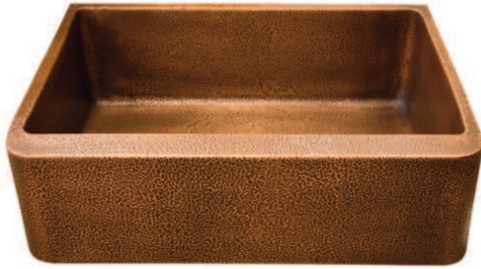

**33" AVENA SINGLE
BOWL FARMER SINK**

Cat. No
FSCSB3116

W: 33"
D: 22"
H: 9-1/2"

***Please do NOT cut hole without
template or actual product.**

Interior Dimensions:

Basin Interior: 30" W x 18" D

Features:

- ▶ Constructed of solid 16 gauge copper
- ▶ Hammered front
- ▶ Rounded interior corners easy for cleaning
- ▶ Sink bowl has no internal welds
- ▶ Sink bottom angled to drainage
- ▶ Accommodates 3-1/2" drain
- ▶ Patina applied to copper using French hot process
- ▶ Hand polished finish
- ▶ Copper is a living finish and will patina over time