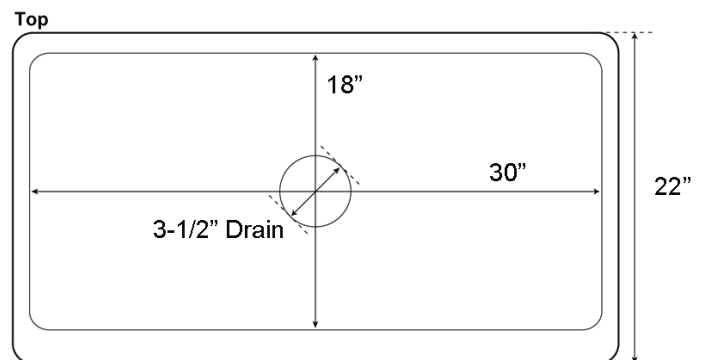

**33" AVENA SINGLE
BOWL FARMER SINK**

Cat. No
FSCSB3116

W: 33"
D: 22"
H: 9-1/2"

***Please do NOT cut hole without
template or actual product.**

Interior Dimensions:

Basin Interior: 30" W x 18" D

Features:

- ▶ Constructed of solid 16 gauge copper
- ▶ Hammered front
- ▶ Rounded interior corners easy for cleaning
- ▶ Sink bowl has no internal welds
- ▶ Sink bottom angled to drainage
- ▶ Accommodates 3-1/2" drain
- ▶ Patina applied to copper using French hot process
- ▶ Hand polished finish
- ▶ Copper is a living finish and will patina over time

Finish:

AC Antique Copper

Dimensions of fixture are nominal and may vary within the range of tolerances established by ANSI Standard A112.19.2. Dimensions and specifications subject to change without notice.