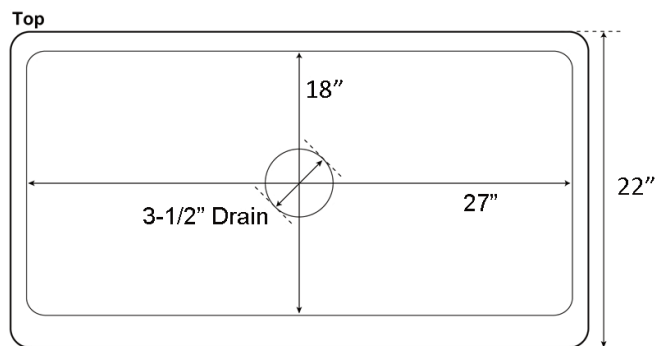

**30" AVENA SINGLE
BOWL FARMER SINK**

Cat. No
FSCSB3114

W: 30"
D: 22"
H: 9-1/2"

***Please do NOT cut hole without
template or actual product.**

Interior Dimensions:

Basin Interior: 27" W x 18" D

Features:

- ▶ Constructed of solid 16 gauge copper
- ▶ Hammered front
- ▶ Rounded interior corners easy for cleaning
- ▶ Sink bowl has no internal welds
- ▶ Sink bottom angled to drainage
- ▶ Accommodates 3-1/2" drain
- ▶ Patina applied to copper using French hot process
- ▶ Hand polished finish
- ▶ Copper is a living finish and will patina over time

Finish:

AC Antique Copper

Dimensions of fixture are nominal and may vary within the range of tolerances established by ANSI Standard A112.19.2. Dimensions and specifications subject to change without notice.