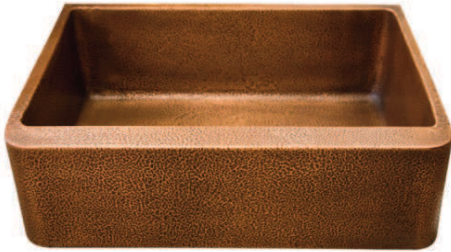

**30" AVENA SINGLE
BOWL FARMER SINK**

Cat. No
FSCSB3114

W: 30"
D: 22"
H: 9-1/2"

***Please do NOT cut hole without
template or actual product.**

Interior Dimensions:

Basin Interior: 27" W x 18" D

Features:

- ▶ Constructed of solid 16 gauge copper
- ▶ Hammered front
- ▶ Rounded interior corners easy for cleaning
- ▶ Sink bowl has no internal welds
- ▶ Sink bottom angled to drainage
- ▶ Accommodates 3-1/2" drain
- ▶ Patina applied to copper using French hot process
- ▶ Hand polished finish
- ▶ Copper is a living finish and will patina over time