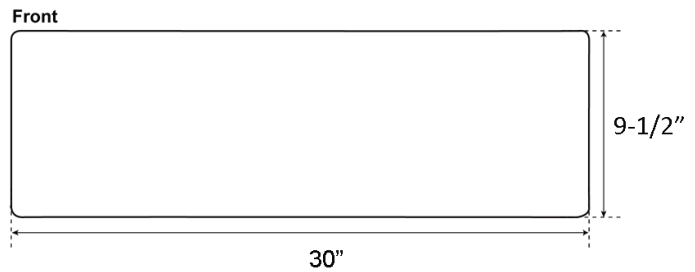

**30" AVENA SINGLE
BOWL FARMER SINK**

Cat. No
FSCSB3114

W: 30"
D: 22"
H: 9-1/2"

***Please do NOT cut hole without
template or actual product.**

Interior Dimensions:

Basin Interior: 27" W x 18" D

Features:

- ▶ Constructed of solid 16 gauge copper
- ▶ Hammered front
- ▶ Rounded interior corners easy for cleaning
- ▶ Sink bowl has no internal welds
- ▶ Sink bottom angled to drainage
- ▶ Accommodates 3-1/2" drain
- ▶ Patina applied to copper using French hot process
- ▶ Hand polished finish
- ▶ Copper is a living finish and will patina over time

Finish:

AC Antique Copper

Dimensions of fixture are nominal and may vary within the range of tolerances established by ANSI Standard A112.19.2. Dimensions and specifications subject to change without notice.