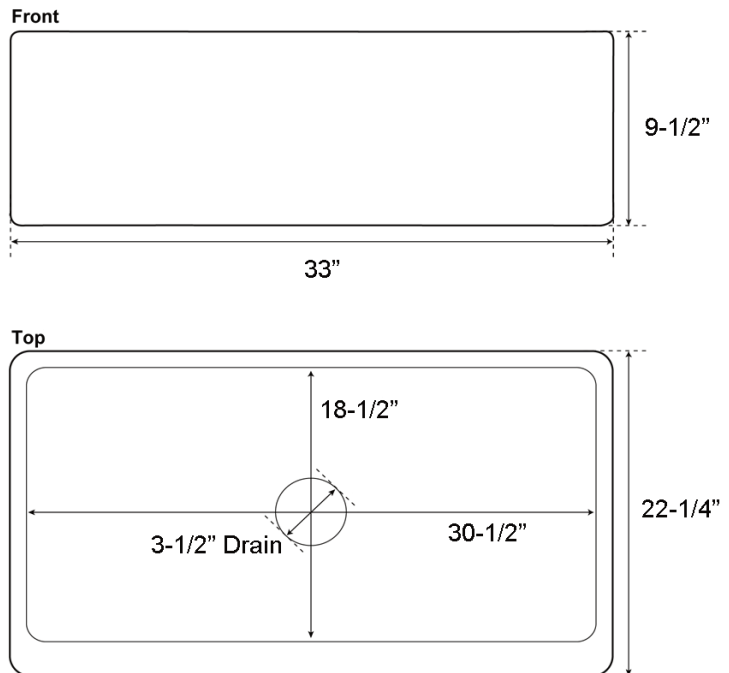

**33" BARROCA SINGLE
BOWL FARMER SINK**

Cat. No
FSCSB3108

W: 33"
D: 22-1/4"
H: 9-1/2"

***Please do NOT cut hole without
template or actual product.**

Interior Dimensions:

Basin Interior: 30-1/2" W x 18-1/2" D

Features:

- ▶ Constructed of solid 16 gauge copper
- ▶ Hammered front
- ▶ Rounded interior corners easy for cleaning
- ▶ Sink bowl has no internal welds
- ▶ Sink bottom angled to drainage
- ▶ Accommodates 3-1/2" drain
- ▶ Patina applied to copper using French hot process
- ▶ Hand polished finish
- ▶ Copper is a living finish and will patina over time

Finish:

AC Antique Copper

Dimensions of fixture are nominal and may vary within the range of tolerances established by ANSI Standard A112.19.2. Dimensions and specifications subject to change without notice.