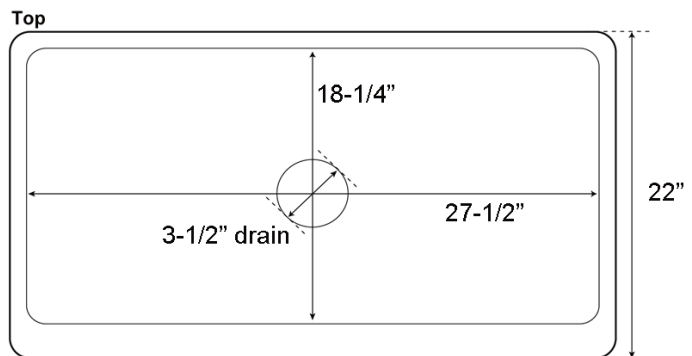

**30" BARROCA SINGLE
BOWL FARMER SINK**

Cat. No
FSCSB3106

W: 30"
D: 22"
H: 9-1/2"

***Please do NOT cut hole without
template or actual product.**

Interior Dimensions:

Basin Interior: 27-1/2" W x 18-1/4" D

Features:

- ▶ Constructed of solid 16 gauge copper
- ▶ Hammered front
- ▶ Rounded interior corners easy for cleaning
- ▶ Sink bowl has no internal welds
- ▶ Sink bottom angled to drainage
- ▶ Accommodates 3-1/2" drain
- ▶ Patina applied to copper using French hot process
- ▶ Hand polished finish
- ▶ Copper is a living finish and will patina over time

Finish:

AC Antique Copper

Dimensions of fixture are nominal and may vary within the range of tolerances established by ANSI Standard A112.19.2. Dimensions and specifications subject to change without notice.