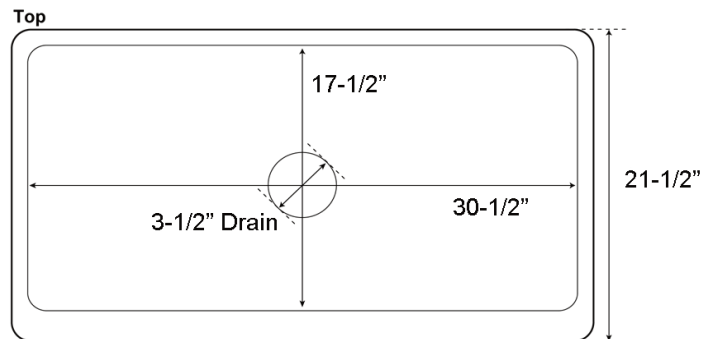

**33" AUSTIN SINGLE  
BOWL FARMER SINK**

Cat. No  
FSCSB3098

W: 33"  
D: 21-1/2"  
H: 9-1/2"

**\*Please do NOT cut hole without  
template or actual product.**

**Interior Dimensions:**

Basin Interior: 30-1/2" W x 17-1/2" D

**Features:**

- ▶ Constructed of solid 16 gauge copper
- ▶ Smooth front
- ▶ Rounded interior corners easy for cleaning
- ▶ Sink bowl has no internal welds
- ▶ Sink bottom angled to drainage
- ▶ Accommodates 3-1/2" drain
- ▶ Patina applied to copper using French hot process
- ▶ Hand polished finish
- ▶ Copper is a living finish and will patina over time

**Finish:**

**SAC** Smooth Antique Copper

Dimensions of fixture are nominal and may vary within the range of tolerances established by ANSI Standard A112.19.2. Dimensions and specifications subject to change without notice.