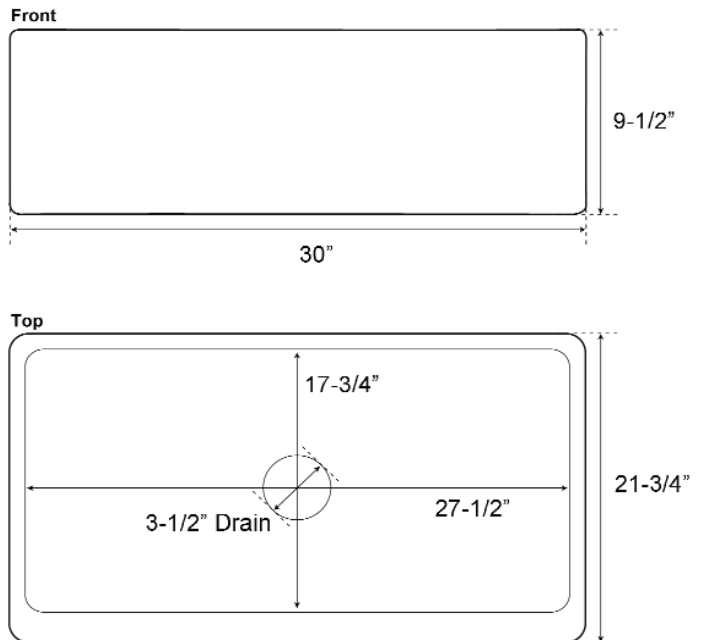

**30" AUSTIN SINGLE  
BOWL FARMER SINK**

Cat. No  
FSCSB3096

W: 30"  
D: 21-3/4"  
H: 9-1/2"

**Features:**

- ▶ Constructed of solid 16 gauge copper
- ▶ Smooth front
- ▶ Rounded interior corners easy for cleaning
- ▶ Sink bowl has no internal welds
- ▶ Sink bottom angled to drainage
- ▶ Accommodates 3-1/2" drain
- ▶ Patina applied to copper using French hot process
- ▶ Hand polished finish
- ▶ Copper is a living finish and will patina over time

**Finish:**

**SAC** Smooth Antique Copper

**\*Please do NOT cut hole without  
template or actual product.**

**Interior Dimensions:**

Basin Interior: 27-1/2" W x 17-3/4" D

Dimensions of fixture are nominal and may vary within the range of tolerances established by ANSI Standard A112.19.2. Dimensions and specifications subject to change without notice.