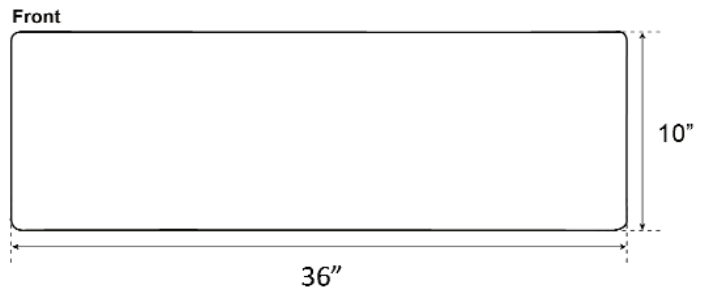

**30" SUNFLOWER SINGLE
BOWL FARMER SINK**

Cat. No
FSCSB3089-SAC

W: 29-3/4"

D: 21-1/2"

H: 10"

***Please do NOT cut hole without
template or actual product.**

Interior Dimensions:

Basin Interior: 27-1/2" W x 17-3/4" D

Features:

- ▶ Constructed of solid 16 gauge copper
- ▶ Front features floral design
- ▶ Rounded interior corners easy for cleaning
- ▶ Sink bowl has no internal welds
- ▶ Sink bottom angled to drainage
- ▶ Accommodates 3-1/2" drain
- ▶ Patina applied to copper using French hot process
- ▶ Hand polished finish
- ▶ Copper is a living finish and will patina over time

Finish:

SAC Antique Copper

Dimensions of fixture are nominal and may vary within the range of tolerances established by ANSI Standard A112.19.2. Dimensions and specifications subject to change without notice.