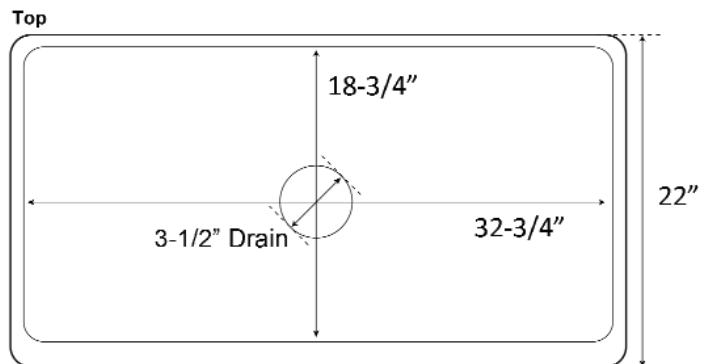

**30" SUNFLOWER SINGLE
BOWL FARMER SINK**

Cat. No
FSCSB3089-SAC

W: 29-3/4"

D: 21-1/2"

H: 10"

***Please do NOT cut hole without
template or actual product.**

Interior Dimensions:

Basin Interior: 27-1/2" W x 17-3/4" D

Features:

- ▶ Constructed of solid 16 gauge copper
- ▶ Front features floral design
- ▶ Rounded interior corners easy for cleaning
- ▶ Sink bowl has no internal welds
- ▶ Sink bottom angled to drainage
- ▶ Accommodates 3-1/2" drain
- ▶ Patina applied to copper using French hot process
- ▶ Hand polished finish
- ▶ Copper is a living finish and will patina over time

Finish:

SAC Antique Copper

Dimensions of fixture are nominal and may vary within the range of tolerances established by ANSI Standard A112.19.2. Dimensions and specifications subject to change without notice.