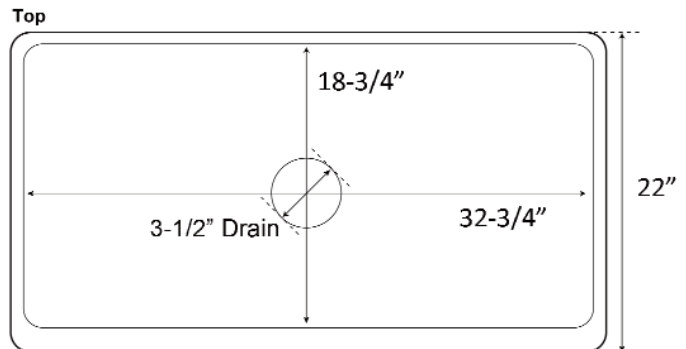

**36" CILANTRO SINGLE
BOWL FARMER SINK**

Cat. No
FSCSB3088-SAC

W: 36"

D: 22"

H: 10"

***Please do NOT cut hole without
template or actual product.**

Interior Dimensions:

Basin Interior: 32-3/4" W x 18-3/4" D
Basin Depth: 8-1/2"

Features:

- ▶ Constructed of solid 16 gauge copper
- ▶ Front features a grapevine design
- ▶ Rounded interior corners easy for cleaning
- ▶ Sink bowl has no internal welds
- ▶ Sink bottom angled to drainage
- ▶ Accommodates 3-1/2" drain
- ▶ Copper is a living finish and will patina over time

Finish:

SAC Smooth Antique Copper

Dimensions of fixture are nominal and may vary within the range of tolerances established by ANSI Standard A112.19.2. Dimensions and specifications subject to change without notice.