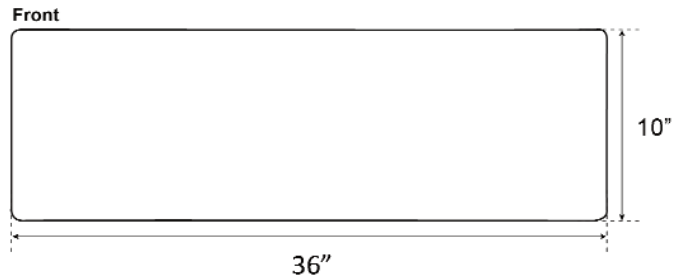

**36" CILANTRO SINGLE
BOWL FARMER SINK**

Cat. No
FSCSB3088-SAC

W: 36"

D: 22"

H: 10"

***Please do NOT cut hole without
template or actual product.**

Interior Dimensions:

Basin Interior: 32-3/4" W x 18-3/4" D
Basin Depth: 8-1/2"

Features:

- ▶ Constructed of solid 16 gauge copper
- ▶ Front features a grapevine design
- ▶ Rounded interior corners easy for cleaning
- ▶ Sink bowl has no internal welds
- ▶ Sink bottom angled to drainage
- ▶ Accommodates 3-1/2" drain
- ▶ Copper is a living finish and will patina over time

Finish:

SAC Smooth Antique Copper

Dimensions of fixture are nominal and may vary within the range of tolerances established by ANSI Standard A112.19.2. Dimensions and specifications subject to change without notice.