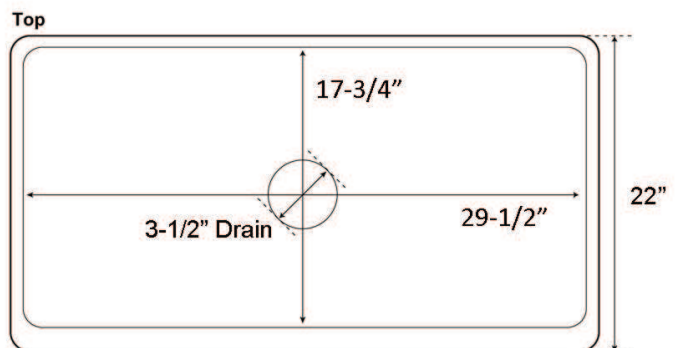

**33" CILANTRO SINGLE
BOWL FARMER SINK**

Cat. No
FSCSB3086-SAC

W: 33"

D: 22"

H: 10"

***Please do NOT cut hole without
template or actual product.**

Interior Dimensions:

Basin Interior: 29-1/2" W x 17-3/4" D
Basin Depth: 8-1/2"

Features:

- ▶ Constructed of solid 16 gauge copper
- ▶ Front features a grapevine design
- ▶ Rounded interior corners easy for cleaning
- ▶ Sink bowl has no internal welds
- ▶ Sink bottom angled to drainage
- ▶ Accommodates 3-1/2" drain
- ▶ Copper is a living finish and will patina over time

Finish:

SAC Smooth Antique Copper

Dimensions of fixture are nominal and may vary within the range of tolerances established by ANSI Standard A112.19.2. Dimensions and specifications subject to change without notice.