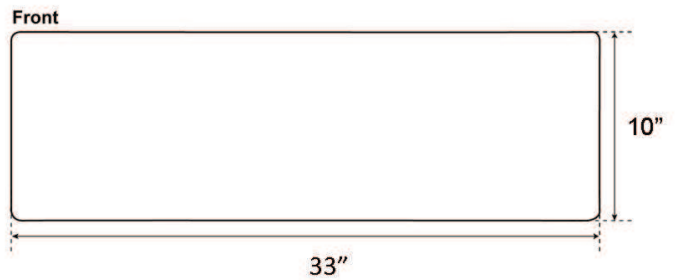

**33" CILANTRO SINGLE
BOWL FARMER SINK**

Cat. No
FSCSB3086-SAC

W: 33"

D: 22"

H: 10"

***Please do NOT cut hole without
template or actual product.**

Interior Dimensions:

Basin Interior: 29-1/2" W x 17-3/4" D
Basin Depth: 8-1/2"

Features:

- ▶ Constructed of solid 16 gauge copper
- ▶ Front features a grapevine design
- ▶ Rounded interior corners easy for cleaning
- ▶ Sink bowl has no internal welds
- ▶ Sink bottom angled to drainage
- ▶ Accommodates 3-1/2" drain
- ▶ Copper is a living finish and will patina over time

Finish:

SAC Smooth Antique Copper

Dimensions of fixture are nominal and may vary within the range of tolerances established by ANSI Standard A112.19.2. Dimensions and specifications subject to change without notice.