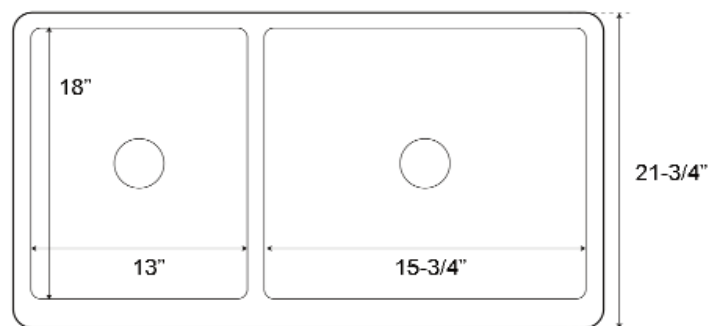

**33" OTERO DOUBLE
BOWL FARMER SINK**

Cat. No
FSCDB3546-SAC

W: 33"
D: 21-3/4"
H: 9-1/2"

***Please do NOT cut hole without
template or actual product.**

Interior Dimensions:

Large

Basin Interior: 15-3/4" W x 18" D

Small

Basin Interior: 13" W x 18" D

Features:

- ▶ Constructed of solid 16 gauge copper
- ▶ Smooth front
- ▶ Rounded interior corners easy for cleaning
- ▶ Sink bowl has no internal welds
- ▶ Sink bottom angled to drainage
- ▶ Accommodates 3-1/2" drain
- ▶ Patina applied to copper using French hot process
- ▶ Hand polished finish
- ▶ Copper is a living finish and will patina over time

Finish:

SAC Smooth Antique Copper

Front

Top

Dimensions of fixture are nominal and may vary within the range of tolerances established by ANSI Standard A112.19.2. Dimensions and specifications subject to change without notice.