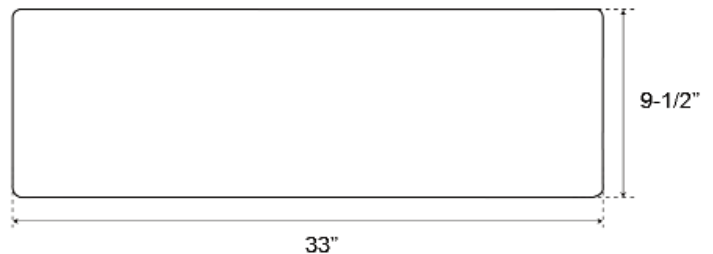

**33" OTERO DOUBLE
BOWL FARMER SINK**

Cat. No
FSCDB3546-SAC

W: 33"
D: 21-3/4"
H: 9-1/2"

***Please do NOT cut hole without
template or actual product.**

Interior Dimensions:

Large

Basin Interior: 15-3/4" W x 18" D

Small

Basin Interior: 13" W x 18" D

Features:

- ▶ Constructed of solid 16 gauge copper
- ▶ Smooth front
- ▶ Rounded interior corners easy for cleaning
- ▶ Sink bowl has no internal welds
- ▶ Sink bottom angled to drainage
- ▶ Accommodates 3-1/2" drain
- ▶ Patina applied to copper using French hot process
- ▶ Hand polished finish
- ▶ Copper is a living finish and will patina over time

Finish:

SAC Smooth Antique Copper

Front

Top

Dimensions of fixture are nominal and may vary within the range of tolerances established by ANSI Standard A112.19.2. Dimensions and specifications subject to change without notice.