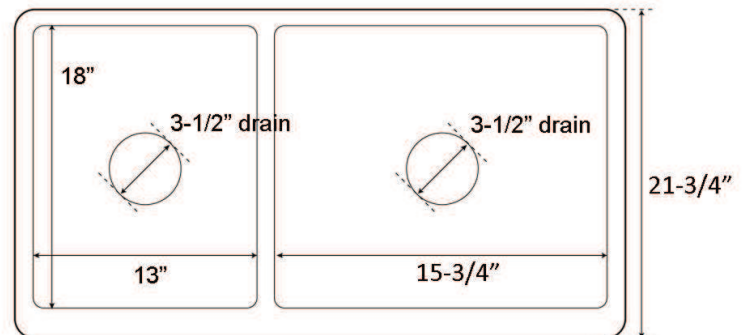

**33" CILANTRO DOUBLE
BOWL FARMER SINK**

Cat. No
FSCDB3516-SAC

W: 33"

D: 21 3/4"

H: 9"

***Please do NOT cut hole without
template or actual product.**

Interior Bowl Dimensions:

Large Basin: 18" W x 15-3/4" D

Small Basin: 18" W x 13"

Basin Depth: 8-3/4"

Features:

- ▶ Constructed of solid 16 gauge copper
- ▶ Front features a grapevine design
- ▶ Rounded interior corners easy for cleaning
- ▶ Sink bowl has no internal welds
- ▶ Sink bottom angled to drainage
- ▶ Accommodates 3-1/2" drain
- ▶ Copper is a living finish and will patina over time

Finish:

SAC Smooth Antique Copper

Front

Top

Dimensions of fixture are nominal and may vary within the range of tolerances established by ANSI Standard A112.19.2. Dimensions and specifications subject to change without notice.