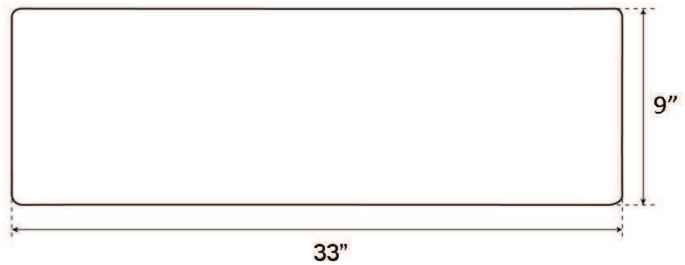

**33" CILANTRO DOUBLE
BOWL FARMER SINK**

Cat. No
FSCDB3516-SAC

W: 33"

D: 21 3/4"

H: 9"

***Please do NOT cut hole without
template or actual product.**

Interior Bowl Dimensions:

Large Basin: 18" W x 15-3/4" D

Small Basin: 18" W x 13"

Basin Depth: 8-3/4"

Features:

- ▶ Constructed of solid 16 gauge copper
- ▶ Front features a grapevine design
- ▶ Rounded interior corners easy for cleaning
- ▶ Sink bowl has no internal welds
- ▶ Sink bottom angled to drainage
- ▶ Accommodates 3-1/2" drain
- ▶ Copper is a living finish and will patina over time

Finish:

SAC Smooth Antique Copper

Front

Top

Dimensions of fixture are nominal and may vary within the range of tolerances established by ANSI Standard A112.19.2. Dimensions and specifications subject to change without notice.