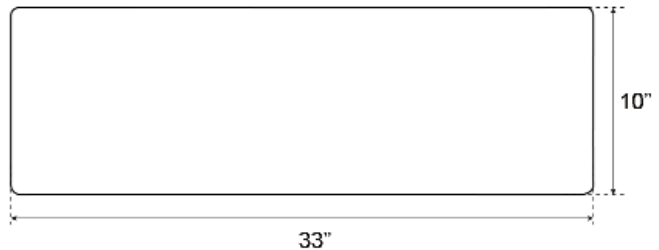

**33" SICILY DOUBLE
BOWL FARMER SINK**

Cat. No
FSCDB3512-SAC

W: 33"

D: 21"

H: 10"

Features:

- ▶ Constructed of solid 16 gauge copper
- ▶ Front features floral design
- ▶ Rounded interior corners easy for cleaning
- ▶ Sink bowl has no internal welds
- ▶ Sink bottom angled to drainage
- ▶ Accommodates 3-1/2" drain
- ▶ Small bowl on right
- ▶ Copper is a living finish and will patina over time

Finish:

SAC Antique Copper

***Please do NOT cut hole without
template or actual product.**

Interior Dimensions:

Large

Basin Interior: 18" W x 16" D

Small

Basin Interior: 18" W x 13" D

Front

Top

Dimensions of fixture are nominal and may vary within the range of tolerances established by ANSI Standard A112.19.2. Dimensions and specifications subject to change without notice.