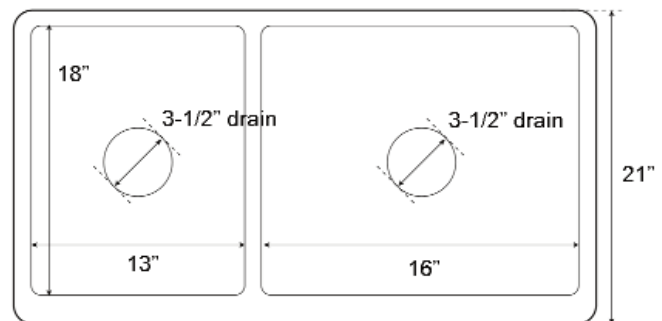

**33" SICILY DOUBLE
BOWL FARMER SINK**

Cat. No
FSCDB3512-SAC

W: 33"

D: 21"

H: 10"

Features:

- ▶ Constructed of solid 16 gauge copper
- ▶ Front features floral design
- ▶ Rounded interior corners easy for cleaning
- ▶ Sink bowl has no internal welds
- ▶ Sink bottom angled to drainage
- ▶ Accommodates 3-1/2" drain
- ▶ Small bowl on right
- ▶ Copper is a living finish and will patina over time

Finish:

SAC Antique Copper

***Please do NOT cut hole without
template or actual product.**

Interior Dimensions:

Large

Basin Interior: 18" W x 16" D

Small

Basin Interior: 18" W x 13" D

Front

Top

Dimensions of fixture are nominal and may vary within the range of tolerances established by ANSI Standard A112.19.2. Dimensions and specifications subject to change without notice.