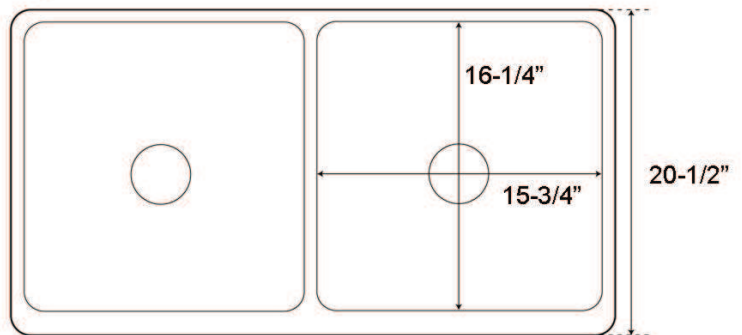

**36" SICILY DOUBLE
BOWL FARMER SINK**

Cat. No
FSCDB3510-SAC

W: 36"
D: 20-1/2"
H: 9-3/4"

Features:

- ▶ Constructed of solid 16 gauge copper
- ▶ Front features floral design
- ▶ Rounded interior corners easy for cleaning
- ▶ Sink bowl has no internal welds
- ▶ Sink bottom angled to drainage
- ▶ Accommodates 3-1/2" drain
- ▶ Copper is a living finish and will patina over time

Finish:

SAC Antique Copper

***Please do NOT cut hole without
template or actual product.**

Interior Bowl Dimensions:

Basin Interior: 16-1/4" W x 15-3/4" D

Front

Top

Dimensions of fixture are nominal and may vary within the range of tolerances established by ANSI Standard A112.19.2. Dimensions and specifications subject to change without notice.