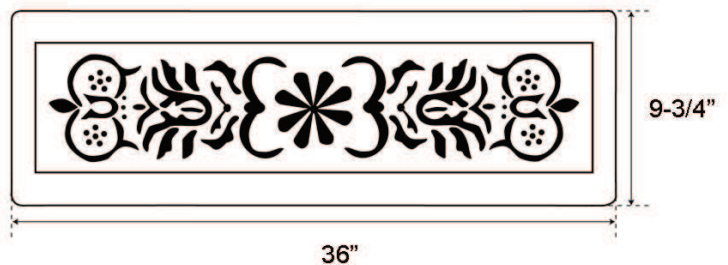

**36" SICILY DOUBLE
BOWL FARMER SINK**

Cat. No
FSCDB3510-SAC

W: 36"
D: 20-1/2"
H: 9-3/4"

Features:

- ▶ Constructed of solid 16 gauge copper
- ▶ Front features floral design
- ▶ Rounded interior corners easy for cleaning
- ▶ Sink bowl has no internal welds
- ▶ Sink bottom angled to drainage
- ▶ Accommodates 3-1/2" drain
- ▶ Copper is a living finish and will patina over time

Finish:

SAC Antique Copper

***Please do NOT cut hole without
template or actual product.**

Interior Bowl Dimensions:

Basin Interior: 16-1/4" W x 15-3/4" D

Front

Top

Dimensions of fixture are nominal and may vary within the range of tolerances established by ANSI Standard A112.19.2. Dimensions and specifications subject to change without notice.